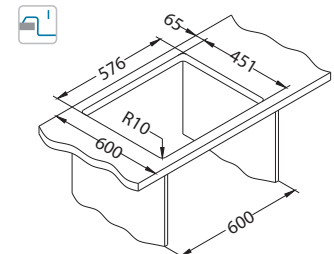

Installation: