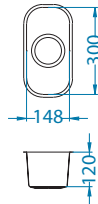

Size: 148 x 300 mm
Bowl dimensions: 148 x 300 x 120 mm

surface	code	type	waste	Ø35 mm	*packing	*SRP €/pcs	Special offer
SAT	1079965	single	3 1/2"	/	PE-bag 40 / 320	79,90€	

SAT - satin