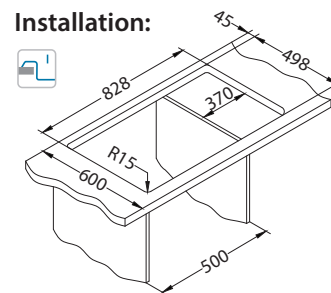

Installation: