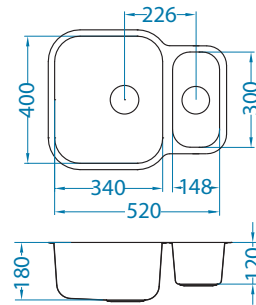

Duo 30

surface	code	type	waste	Ø35 mm	*packing	*SRP €/pcs	Special offer
SAT	1036849	double	3 1/2"	/	carton 1 / 17	339,90 €	

SAT - satin

Size: 752 x 440 mm
Bowl dimensions: 340 x 400 x 180 mm
340 x 400 x 180 mm

Installation:

Accessories:

Chopping board
wooden
1016018

Strainer basket
CHR
1109414

Duo 70

surface	code	type	waste	Ø35 mm	*packing	*SRP €/pcs	Special offer
SAT	1039363	reversible	3 1/2"	/	carton 1 / 17	349,90 €	

SAT - satin

Size: 560 x 440 mm
Bowl dimensions: 340 x 400 x 180 mm
148 x 300 x 120 mm

Installation:

Accessories:

Chopping board
wooden
1016018

Strainer basket
CHR
1109414

* SRP is a non-binding recommended retail price including VAT.
* Packing: pieces in a carton / pieces on a pallet