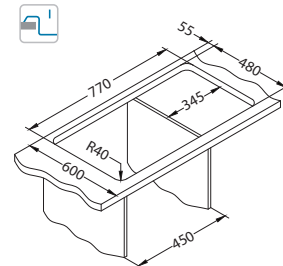

Installation: