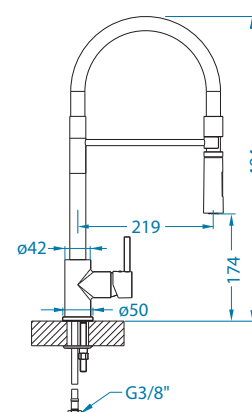

* SRP is a non-binding recommended retail price including VAT.
* Packing: pieces in a carton