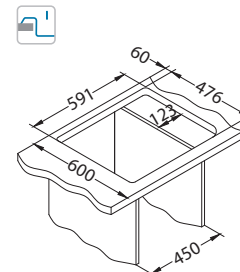

Installation:

Accessories:

Strainer bowl
stainless
1119835

Strainer bowl
stainless
1062602

Chopping board
wooden
1016018

Chopping board
wooden
1016019