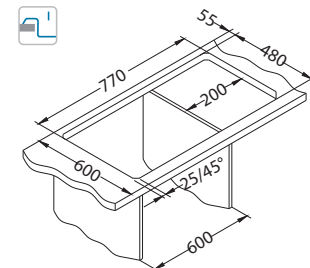

Installation: