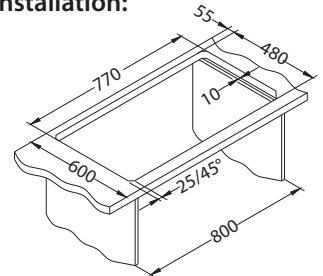

NAT - smooth

Size: 790 x 500 mm
 Bowl dimensions: 340 x 420 x 160 mm
 340 x 420 x 160 mm

Installation:

Accessories:

Chopping board safety glass 1063063
Strainer bowl stainless 1062602
Chopping board wooden 1064565
AllRound 1131412