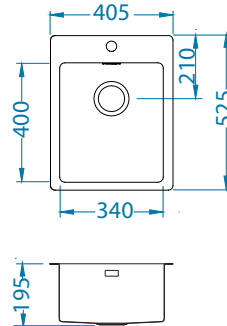

Pure 10

1148858

Size: 405 x 525 mm
Bowl dimensions: 340 x 400 x 195 mm

Accessories:

Strainer bowl
stainless
1119835

Chopping board
wooden
1080029

Chopping board
safety glass
1084835 - black

ALVEUS TriTop 340
1084327

surface	code	type	waste	Ø35 mm	*packing	*SRP € / pcs	Special offer
	KMB 1149507	single	3 1/2"	1x	carton 1 / 14	399,90 €	

KMB - satin bowl, brushed surface

Installation*:

* F - installation needs specific treatment of worktop cut-out according to sink enclosed instructions

Pure 20

1148858

Size: 465 x 525 mm
Bowl dimensions: 400 x 400 x 195 mm

Accessories:

Strainer bowl
stainless
1119835

Chopping board
wooden
1080029

Chopping board
safety glass
1084835 - black

ALVEUS TriTop 400
1084325

surface	code	type	waste	Ø35 mm	*packing	*SRP € / pcs	Special offer
	KMB 1149510	single	3 1/2"	1x	carton 1 / 14	449,90 €	

KMB - satin bowl, brushed surface

Installation*:

* F - installation needs specific treatment of worktop cut-out according to sink enclosed instructions

Pure 30

1148858

Size: 515 x 525 mm
Bowl dimensions: 450 x 400 x 195 mm

Accessories:

Strainer bowl
stainless
1119835

Chopping board
wooden
1080029

Chopping board
safety glass
1084835 - black

ALVEUS TriTop 400
1084325

surface	code	type	waste	Ø35 mm	*packing	*SRP € / pcs	Special offer
	KMB 1149513	single	3 1/2"	1x	carton 1 / 14	499,90 €	399,90 €

KMB - satin bowl, brushed surface

Installation*:

* F - installation needs specific treatment of worktop cut-out according to sink enclosed instructions

* SRP is a non-binding recommended retail price including VAT.
* Packing: pieces in a carton / pieces on a pallet