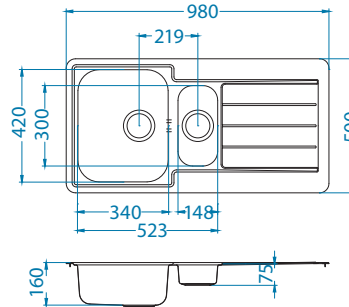

Accessories: