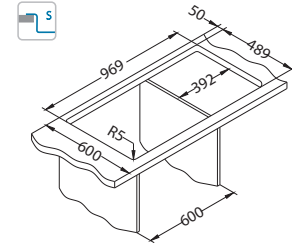

Installation*:

* F - installation needs specific treatment of worktop cut-out according to sink enclosed instructions