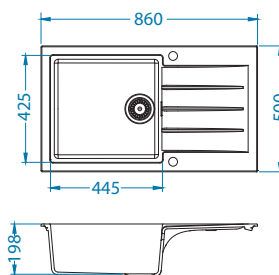

Cadit 10

Size: 590 x 500 mm
Bowl dimensions: 325 x 425 x 198 mm

surface	code	type	waste	ø35 mm	*packing	*SRP €/pcs	Special offer
G11-arctic	1132017	reversible	3 1/2"	2x	carton 1 / 18	234,90 €	
G81-concrete	1132020	reversible	3 1/2"	2x	carton 1 / 18	234,90 €	
G22-terra	1132018	reversible	3 1/2"	2x	carton 1 / 18	234,90 €	
G55-beige	1132019	reversible	3 1/2"	2x	carton 1 / 18	234,90 €	
G91-carbon	1132021	reversible	3 1/2"	2x	carton 1 / 18	234,90 €	

Accessories:

Chopping board
wooden
1133157

AllRound
1131412

Installation:

Cadit 20

Size: 790 x 500 mm
Bowl dimensions: 375 x 425 x 198 mm

surface	code	type	waste	ø35 mm	*packing	*SRP €/pcs	Special offer
G11-arctic	1132022	reversible	3 1/2"	2x	carton 1 / 12	249,90 €	
G81-concrete	1132025	reversible	3 1/2"	2x	carton 1 / 12	249,90 €	
G22-terra	1132023	reversible	3 1/2"	2x	carton 1 / 12	249,90 €	
G55-beige	1132024	reversible	3 1/2"	2x	carton 1 / 12	249,90 €	
G91-carbon	1132026	reversible	3 1/2"	2x	carton 1 / 12	249,90 €	

Accessories:

Chopping board
wooden
1133157

AllRound
1131412

Installation:

Cadit 40

Size: 860 x 500 mm
Bowl dimensions: 445 x 425 x 198 mm

surface	code	type	waste	ø35 mm	*packing	*SRP €/pcs	Special offer
G11-arctic	1132027	reversible	3 1/2"	2x	carton 1 / 12	269,90 €	
G81-concrete	1132030	reversible	3 1/2"	2x	carton 1 / 12	269,90 €	
G22-terra	1132028	reversible	3 1/2"	2x	carton 1 / 12	269,90 €	
G55-beige	1132029	reversible	3 1/2"	2x	carton 1 / 12	269,90 €	
G91-carbon	1132031	reversible	3 1/2"	2x	carton 1 / 12	269,90 €	

Accessories:

Chopping board
wooden
1133157

AllRound
1131412

Installation:

* SRP is a non-binding recommended retail price including VAT.
* Packing: pieces in a carton / pieces on a pallet