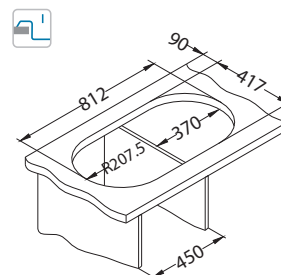

Installation: