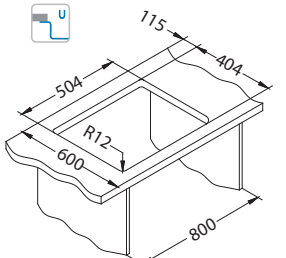

Installation*:

* F - installation needs specific treatment of worktop cut-out according to sink enclosed instructions.
* U - installation by means of undermounting set 1119093 (not enclosed).