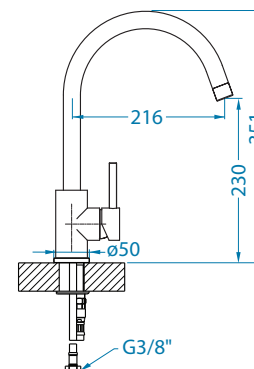

* SRP is a non-binding recommended retail price including VAT.
* Packing: pieces in a carton