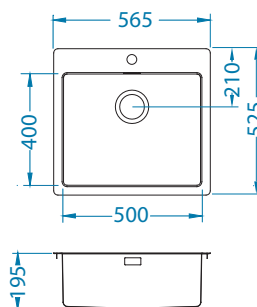

Monarch Pure 70

surface	code	type	waste	Ø 35 mm	*packing	*SRP €/pcs	Special offer
gold	1149633	single	3 1/2"	1x	carton 1 / 14	799,90€	
copper	1149647	single	3 1/2"	1x	carton 1 / 14	799,90€	
bronze	1149641	single	3 1/2"	1x	carton 1 / 14	799,90€	
anthracite	1149635	single	3 1/2"	1x	carton 1 / 14	799,90€	

Size: 565 x 525 mm
Bowl dimensions: 500 x 400 x 195 mm