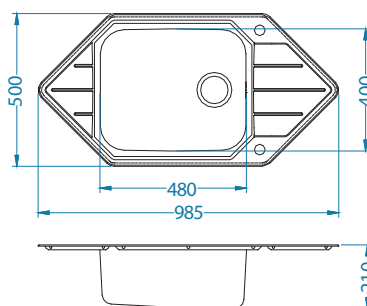

Praktik 100

surface	code	type	waste Ø35 mm	*packing	*SRP €/pcs	Special offer
SAT	1085977	reversible	3 1/2"	2x carton 1/7	399,90€	299,90 €
LEI	1097989	reversible	3 1/2"	2x carton 1/7	439,90 €	

SAT - satin
LEI - leinen

Size: 980 x 500 mm
Bowl dimensions: 480 x 400 x 210 mm

Installation:

Accessories:

Chopping board
wooden
1016019

AllRound
1131412

Praktik 120

surface	code	type	waste Ø35 mm	*packing	*SRP €/pcs	Special offer
SAT	1122463	reversible	3 1/2"	2x carton 1/12	349,90€	279,90 €

SAT - satin

Size: 790 x 500 mm
Bowl dimensions: 480 x 400 x 210 mm

Installation:

Accessories:

Chopping board
wooden
1016019

AllRound
1131412

Praktik 130

surface	code	type	waste Ø35 mm	*packing	*SRP €/pcs	Special offer
SAT	1122594	reversible	3 1/2"	2x carton 1/7	449,90€	299,90 €

SAT - satin

Size: 985 x 500 mm
Bowl dimensions: 480 x 400 x 210 mm

Installation:

Accessories:

Chopping board
wooden
1016019

AllRound
1131412

* SRP is a non-binding recommended retail price including VAT.

* Packing: pieces in a carton / pieces on a pallet