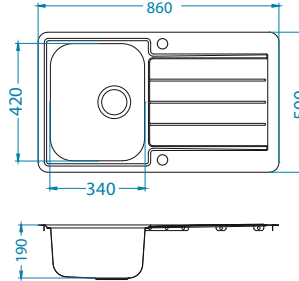

Size: 860 x 500 mm
Bowl dimensions: 340 x 420 x 190 mm

Installation:

Accessories:

Chopping board safety glass 1063063
Strainer bowl stainless 1062602
Chopping board wooden 1064565
AllRound 1131412

Line Max 80