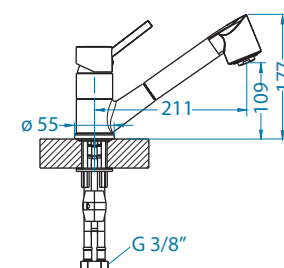

surface	code	*SRP €/pcs	Special offer
CHR	1088775	299,90 €	
CHR	1088774	224,90 €