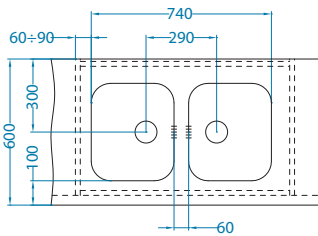

Cabinet width 900 mm

Variant 40-2x

Waste kit: 1130559
Waste kit Pop-up: 1127258