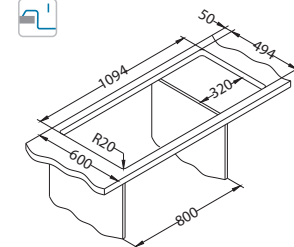

Installation: