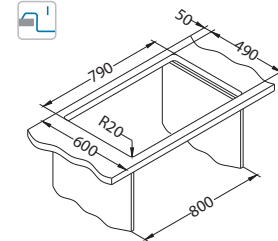

Installation: