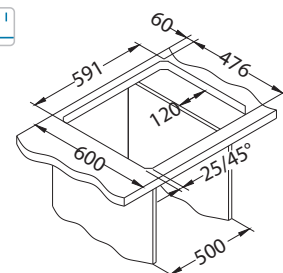

Installation: