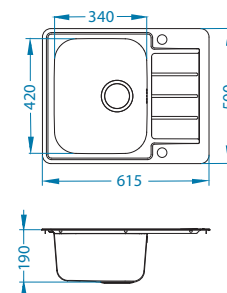

Line Max 20

surface	code	type	waste	Ø35 mm	*packing	*SRP €/pcs	Special offer
SAT	1144641	reversible	3 1/2"	2x	carton 1 / 12 sleeve 0 / 30	349,90 €	259,90 €
SAT	1144640*	reversible	3 1/2"	/		299,90 €	

SAT - satin

Size: 860 x 500 mm
Bowl dimensions: 340 x 420 x 190 mm

Installation:

Accessories:

Chopping board safety glass 1063063
Strainer bowl stainless 1062602
Chopping board wooden 1064565
AllRound 1131412

Line Max 80

surface	code	type	waste	Ø35 mm	*packing	*SRP €/pcs	Special offer
SAT	1137342	reversible	3 1/2"	2x	carton 1 / 12	209,90 €	139,90 €
SAT	1136608*	reversible	3 1/2"	/	sleeve 0 / 30	199,90 €	129,90 €

SAT - satin

Size: 790 x 500 mm
Bowl dimensions: 340 x 420 x 190 mm

Installation:

Accessories:

Chopping board safety glass 1063063
Strainer bowl stainless 1062602
Chopping board wooden 1064565
AllRound 1131412

Line Max 110

surface	code	type	waste	Ø35 mm	*packing	*SRP €/pcs	Special offer
SAT	1144604	reversible	3 1/2"	2x	carton 1 / 14	299,90 €	
SAT	1144603*	reversible	3 1/2"	/	sleeve 0 / 60	289,90 €	

SAT - satin

Size: 615 x 500 mm
Bowl dimensions: 340 x 420 x 190 mm

Installation:

Accessories:

Chopping board safety glass 1063063
Strainer bowl stainless 1062602
Chopping board wooden 1064565
AllRound 1131412

* SRP is a non-binding recommended retail price including VAT.
* Packing: pieces in a carton / pieces on a pallet