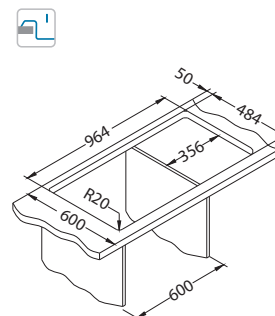

Size: 980 x 500 mm
Bowl dimensions: 480 x 400 x 210 mm

Installation:

Accessories:

Chopping board
wooden
1016019

AllRound
1131412

Praktik 120

surface	code	type	waste Ø35 mm	*packing	*SRP €/pcs	Special offer
SAT	1122463	reversible	3 1/2"	2x carton 1/12	349,90€	279,90 €