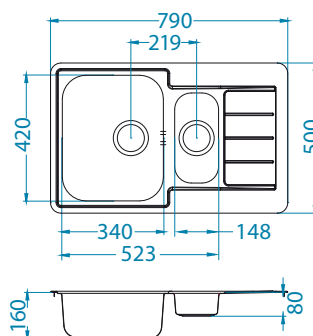

Line 60

1064388

Size: 615 x 500 mm
Bowl dimensions: 340 x 420 x 160 mm

Accessories:

Chopping board safety glass 1063063
Strainer bowl stainless 1062602
Chopping board wooden 1064565
AllRound 1131412

surface	code	type	waste	Ø35 mm	*packing	*SRP €/pcs	Special offer
NAT	1065681	reversible	3 1/2"	0	sleeve 0/60	139,90 €	109,90 €

NAT - smooth

Installation:

Line 70

1130555

Size: 790 x 500 mm
Bowl dimensions: 340 x 420 x 160 mm
148 x 300 x 80 mm

Accessories:

Chopping board safety glass 1063063
Strainer bowl stainless 1062602
Chopping board wooden 1064565
AllRound 1131412

surface	code	type	waste	Ø35 mm	*packing	*SRP €/pcs	Special offer
NAT	1065684	reversible	3 1/2"	0	sleeve 0/30	179,90 €	

NAT - smooth

Installation:

Line 80

1130551

1020100*

Size: 790 x 500 mm
Bowl dimensions: 340 x 420 x 160 mm

Accessories:

Chopping board safety glass 1063063
Strainer bowl stainless 1062602
Chopping board wooden 1064565
AllRound 1131412

surface	code	type	waste	Ø35 mm	*packing	*SRP €/pcs	Special offer
NAT	1066750	reversible	3 1/2"	0	sleeve 0/30	159,90 €	109,90 €
NAT	1065686*	reversible	1 1/2"	0	sleeve 0/30	129,90 €	
LEI	1076801	reversible	3 1/2"	0	sleeve 0/30	169,90 €	

NAT - smooth
LEI - leinen

Installation: