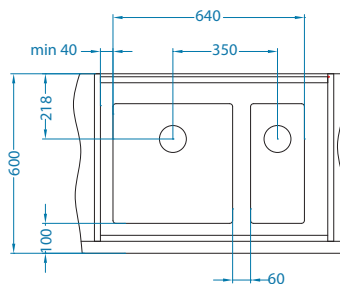

QUADRIX 20+20-FS

QUADRIX 20+30-FS

QUADRIX 10+50-FS

Quadrix bowl configurations [U]

Cabinet width 800 mm

QUADRIX 10+20-U

QUADRIX 10+30-U

Waste kit
1130559