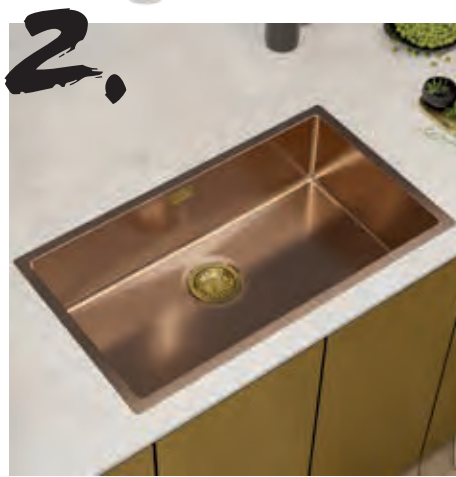

4.

Now, add cleverly designed
and functional accessories
and transform a kitchen
sink into a super functional
elegance.