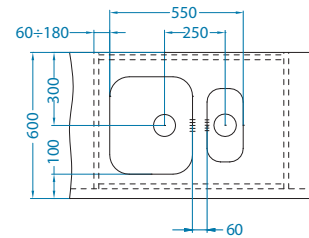

Cabinet width 800 mm

Variant 10+Variant 110

Waste kit: 1130559
Waste kit Pop-up: 1127258

Variant 20+Variant 110

Waste kit: 1130559
Waste kit Pop-up: 1127258

Variant 40+Variant 110

Waste kit: 1130559
Waste kit Pop-up: 1127258