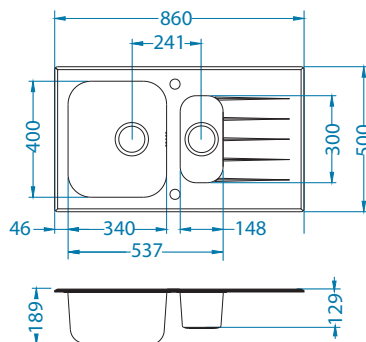

Size: 860 x 500 mm
Bowl dimensions: 340 x 400 x 180 mm
148 x 300 x 120 mm

glass top	code	type	waste	Ø35 mm	*packing	*SRP € / pcs	Special offer
white RAL 9003	SAT 1100016	reversibile	3 1/2"	2x	carton 1 / 6	499,90 €	
black RAL 9005	SAT 1100015	reversibile	3 1/2"	2x	carton 1 / 6	499,90 €	
	*SAT 1102932	reversibile	3 1/2"	2x	carton 1 / 6	699,90 €	

SAT - satin

* RAL/Graphics on request with min. resolution 250 dpi