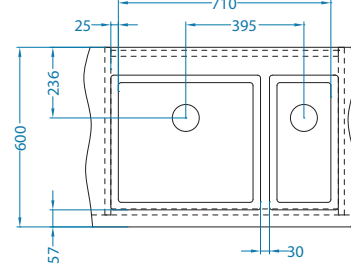

Quadrix bowl configurations [FS]

Cabinet width 800 mm

QUADRIX 10+20-FS

QUADRIX 10+30-FS

QUADRIX 10+40-FS

Waste kit
1130559

Waste kit Pop-Up
1092272

Cabinet width 900 mm