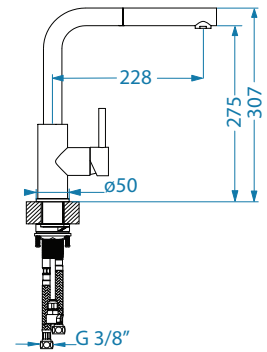

surface	code	*SRP €/pcs	Special offer
white mat	1136506	259,90 €	
black mat	1136505	259,90 €