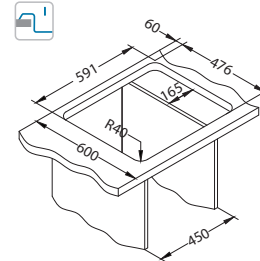

Installation: