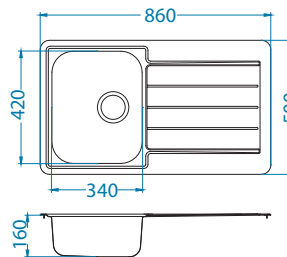

Size: 860 x 500 mm
Bowl dimensions: 340 x 420 x 160 mm

Accessories:

Chopping board
safety glass
1063063

Strainer bowl
1069009 - gold
1069008 - cooper
1103811 - bronze
1078591 - anthracite

Chopping board
wooden
1064565