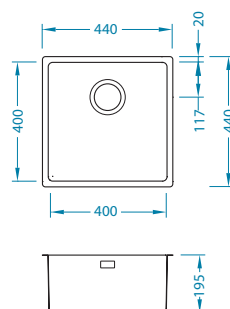

Kombino 10

MIX IT UP!

Size: 217 x 437 mm
Bowl dimensions: 180 x 400 x 140 mm

surface	code	type	waste	Ø35 mm	*packing	*SRP €/pcs	Special offer
SAT	1100233	single	3 1/2"	/	carton 1 / 15	249,90 €	

SAT - satin

Installation:

Accessories:

Waste kit 1130551	Waste kit Pop-Up 1127251	Strainer bowl stainless 1119835	AllRound 1131412

Kombino 20

MIX IT UP!

Size: 380 x 440 mm
Bowl dimensions: 340 x 400 x 195 mm

surface	code	type	waste	Ø35 mm	*packing	*SRP €/pcs	Special offer
SAT	U	1100234	single	3 1/2"	/	carton 1 / 14	269,90 €
KMB	F/S	1118878	single	3 1/2"	/	carton 1 / 14	309,90 €

SAT - satin
KMB - satin bowl, brushed surface

Installation*:

* F - installation needs specific treatment of worktop cut-out according to sink enclosed instructions

Accessories:

Waste kit 1130551	Waste kit Pop-Up 1127251	Strainer bowl stainless 1119835	Chopping board wooden 1080029

Kombino 30

MIX IT UP!

Size: 440 x 440 mm
Bowl dimensions: 400 x 400 x 195 mm

surface	code	type	waste	Ø35 mm	*packing	*SRP €/pcs	Special offer
SAT	U	1100235	single	3 1/2"	/	carton 1 / 14	319,90 €
KMB	F/S	1118877	single	3 1/2"	/	carton 1 / 14	349,90 €

SAT - satin
KMB - satin bowl, brushed surface

Installation*:

* F - installation needs specific treatment of worktop cut-out according to sink enclosed instructions

Accessories:

Waste kit 1130551	Waste kit Pop-Up 1127251	Strainer bowl stainless 1119835	Chopping board wooden 1080029

* SRP is a non-binding recommended retail price including VAT.
* Packing: pieces in a carton / pieces on a pallet