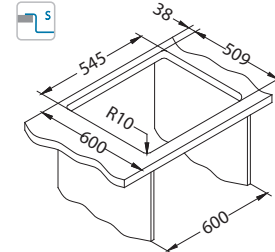

Installation*:

* F - installation needs specific treatment of worktop cut-out according to sink enclosed instructions

With 50 years of experience, passion, vision and a bit of courage Alveus launched a limited edition of a special kitchen sink - JUBILEE.

Its combination of clean and organic lines will perfectly match the modern kitchen design and give it a bit of a kick with its flowy shape.