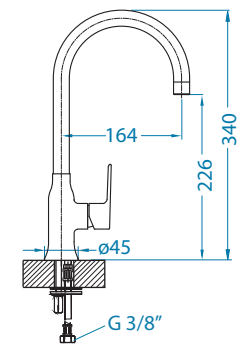

* SRP is a non-binding recommended retail price including VAT.
* Packing: pieces in a carton