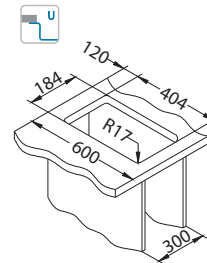

Installation:

Accessories:

Waste kit 1130551	Waste kit Pop-Up 1127251	Strainer bowl stainless 1119835	AllRound 1131412