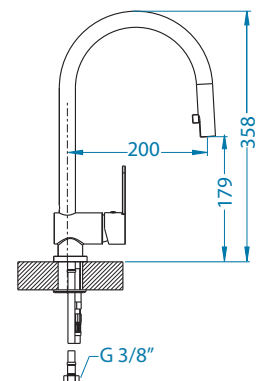

surface	code	*SRP €/pcs	Special offer
CHR	1115261	159,90 €