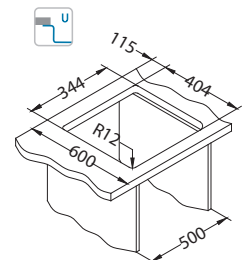

Installation*:

* F - installation needs specific treatment of worktop cut-out according to sink enclosed instructions.
* U - installation by means of undermounting set 1119093 (not enclosed).