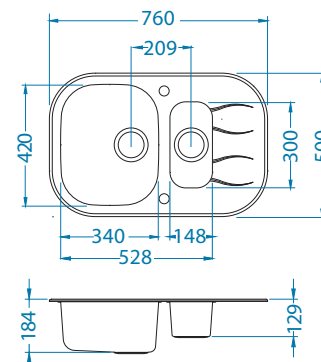

Size: 760 x 500 mm
Bowl dimensions: 340 x 420 x 175 mm
148 x 300 x 120 mm

glass top	code	type	waste	ø35 mm	*packing	*SRP €/pcs	Special offer
white RAL 9003	SAT 1123816	reversible	3 1/2"	2x	carton 1/6	649,90 €	
black RAL 9005	SAT 1123817	reversible	3 1/2"	2x	carton 1/6	649,90 €	
	*SAT 1123818	reversible	3 1/2"	2x	carton 1/6	849,90 €	