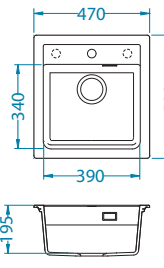

Atrox 10

Size: 400 x 500 mm
Bowl dimensions: 340 x 320 x 195 mm

surface	code	type	waste	Ø35 mm	*packing	*SRP €/pcs	Special offer
G11-arctic	1139079	single	3 1/2"	1x	carton 1 / 18	229,90 €	
G81-concrete	1139770	single	3 1/2"	1x	carton 1 / 18	229,90 €	
G22-terra	1139768	single	3 1/2"	1x	carton 1 / 18	229,90 €	
G55-beige	1139769	single	3 1/2"	1x	carton 1 / 18	229,90 €	
G91-carbon	1139771	single	3 1/2"	1x	carton 1 / 18	229,90 €	

Accessories:

Chopping board wooden 1144970 *for I installation
AllRound - mini 1136662
Stainless steel container GN-1/2-P- 65 mm 1008902
Undermounting set 1135533

Installation*:

*U - installation into a cabinet with mask by means of undermounting set 1135533 (not enclosed).

Atrox 20

Size: 470 x 500 mm
Bowl dimensions: 390 x 340 x 195 mm

surface	code	type	waste	Ø35 mm	*packing	*SRP €/pcs	Special offer
G11-arctic	1131986	single	3 1/2"	1x	carton 1 / 18	234,90 €	
G81-concrete	1131989	single	3 1/2"	1x	carton 1 / 18	234,90 €	
G22-terra	1131987	single	3 1/2"	1x	carton 1 / 18	234,90 €	
G55-beige	1131988	single	3 1/2"	1x	carton 1 / 18	234,90 €	
G91-carbon	1131990	single	3 1/2"	1x	carton 1 / 18	234,90 €	

Accessories:

Chopping board wooden 1144970 *for I installation
AllRound - mini 1136662
Stainless steel container GN-1/2-P- 65 mm 1008902
Undermounting set 1135533

Installation*:

*U - installation into a cabinet with mask by means of undermounting set 1135533 (not enclosed).

Atrox 30

Size: 590 x 500 mm
Bowl dimensions: 510 x 340 x 195 mm

surface	code	type	waste	Ø35 mm	*packing	*SRP €/pcs	Special offer
G11-arctic	1131991	single	3 1/2"	1x	carton 1 / 18	249,90 €	
G81-concrete	1131995	single	3 1/2"	1x	carton 1 / 18	249,90 €	
G22-terra	1131993	single	3 1/2"	1x	carton 1 / 18	249,90 €	
G55-beige	1131994	single	3 1/2"	1x	carton 1 / 18	209,00 €	
G91-carbon	1131996	single	3 1/2"	1x	carton 1 / 18	249,90 €	

Accessories: