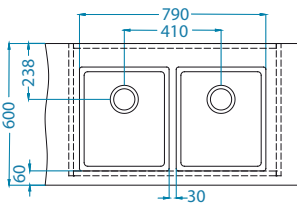

Kombino bowl configurations [FS]

Cabinet width 800 mm

KOMBINO 20 - 2X