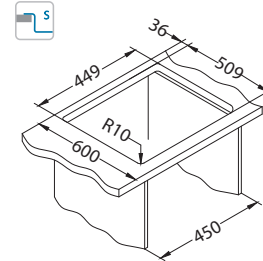

KMB - satin bowl, brushed surface

Installation*:

* F - installation needs specific treatment of worktop cut-out according to sink enclosed instructions.

Pure Up 30

Until the stock lasts!

1123351

Size: 515 x 525 mm
Bowl dimensions: 450 x 400 x 195 mm