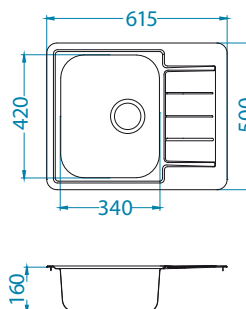

Installation:

Line 110

surface	code	type	waste Ø35 mm	*packing	*SRP €/pcs	Special offer
	NAT 1122317	reversible	3 1/2"	0	sleeve 0/60	139,90 €

NAT - smooth

Size: 615 x 500 mm
 Bowl dimensions: 340 x 420 x 160 mm