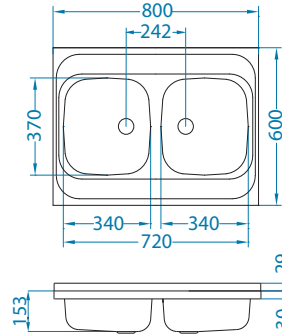

Classic 40

Size: 800 x 600 mm
Bowl dimensions: 340 x 370 x 153 mm
340 x 370 x 153 mm

Accessories

Waste kit
1071240

Chopping board
wooden
1016018

Strainer basket
CHR
1109414

surface	code	type	waste	Ø35 mm	*packing	*SRP €/pcs	Special offer
NAT	1009078	double	1 1/2"	/	sleeve 0/36	99,90 €	

NAT - smooth

Classic 70

Size: 1000 x 600 mm
Bowl dimensions: 340 x 370 x 154 mm

Accessories

Waste kit
1011717

Chopping board
wooden
1016018

Strainer basket
CHR
1109414

surface	code	type	waste	Ø35 mm	*packing	*SRP €/pcs	Special offer
NAT	1108745	reversible	1 1/2"	/	sleeve 0/57	129,90 €	

NAT - smooth

Classic 100

Size: 1200 x 600 mm
Bowl dimensions: 340 x 370 x 160 mm
340 x 370 x 160 mm

Accessories

Waste kit
1071240

Chopping board
wooden
1016018

Strainer basket
CHR
1109414

surface	code	type	waste	Ø35 mm	*packing	*SRP €/pcs	Special offer
NAT	1009084	left	1 1/2"	/	sleeve 0/36	169,90 €	
NAT	1009085	right	1 1/2"	/	sleeve 0/36	169,90 €	
LEI	1008990	left	1 1/2"	/	sleeve 0/36	199,90 €	
LEI	1008991	right	1 1/2"	/	sleeve 0/36	199,90 €	

NAT - smooth LEI - leinen

* SRP is a non-binding recommended retail price including VAT.

* Packing: pieces in a carton / pieces on a pallet