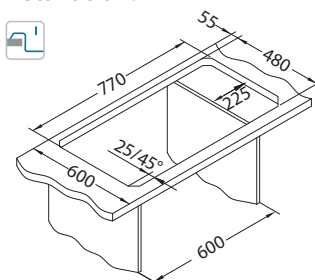

Installation:

* SRP is a non-binding recommended retail price including VAT.
* Packing: pieces in a carton / pieces on a pallet