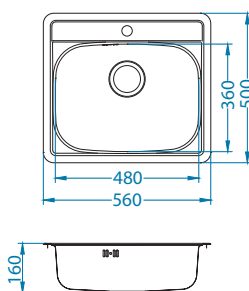

1130551

Size: 560 x 500 mm
Bowl dimensions: 480 x 360 x 160 mm

Accessories:

Detergent dispenser
1016099 - CHR-P

Undermounting set
1119093

surface	code	type	waste	Ø35 mm	*packing	*SRP €/pcs	Special offer
NAT	1103108	single	3 1/2"	1x	carton 1 / 14	199,90 €	

NAT - smooth

Installation*:

* F - installation needs specific treatment of worktop cut-out according to sink enclosed instructions.
* U - installation by means of undermounting set 1119093 (not enclosed).

Size: 560 x 500 mm
Bowl dimensions: 480 x 360 x 160 mm

Accessories:

Detergent dispenser
1016099 - CHR-P

Waste kit
1130551

surface	code	type	waste	Ø35 mm	*packing	*SRP €/pcs	Special offer
NAT	1106813	single	3 1/2"	1x	sleeve 0 / 68	99,90 €	79,90 €
LEI	1103106	single	3 1/2"	1x	sleeve 0 / 68	99,90 €	

NAT - smooth
LEI - leinen

Installation:

* SRP is a non-binding recommended retail price including VAT.
* Packing: pieces in a carton / pieces on a pallet