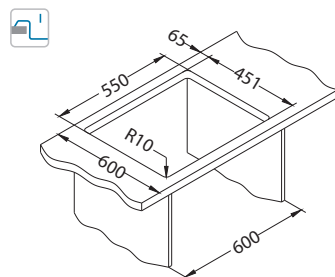

Installation: