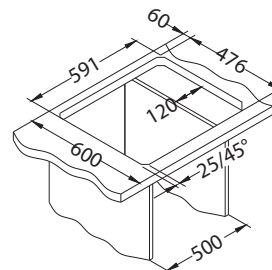

NAT - smooth

Installation:

Line 70

1130555

Size: 790 x 500 mm
Bowl dimensions: 340 x 420 x 160 mm
148 x 300 x 80 mm

Accessories:

Chopping board safety glass 1063063
Strainer bowl stainless 1062602
Chopping board wooden 1064565
AllRound 1131412