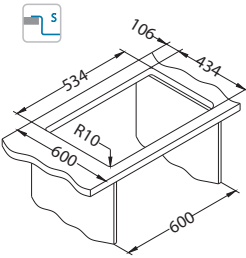

Installation*:

* F - installation needs specific treatment of worktop cut-out according to sink enclosed instructions.
* U - installation by means of undermounting set 1119093 (not enclosed).