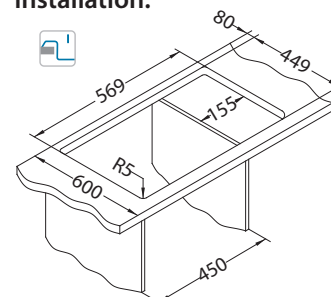

Installation:

* SRP is a non-binding recommended retail price including VAT.
* Packing: pieces in a carton / pieces on a pallet