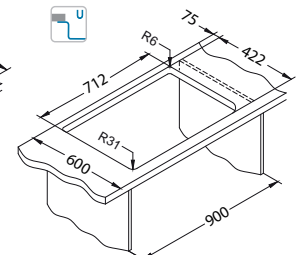

Installation*: