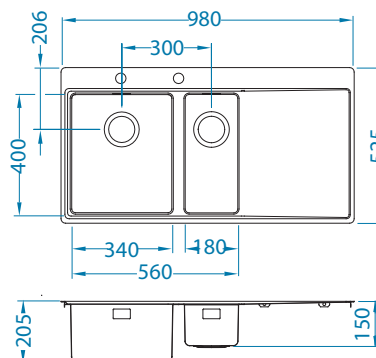

1123353

surface	code	type	waste	Ø35 mm	*packing	*SRP €/pcs	Special offer
	KMB 1123793	left	3 1/2"	2x	carton 1/8	649,90 €	
	1123794	right					

KMB - satin bowl, brushed surface