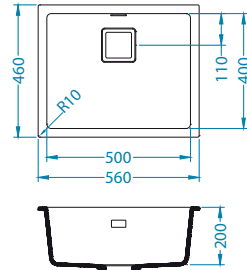

Quadrix 50

Size: 560 x 460 mm
Bowl dimensions: 500 x 400 x 200 mm

NEW

surface	code	type	waste	Ø35 mm	*packing	*SRP €/pcs	Special offer
G11-arctic	1128394	single	square	/	carton 1 / 12	359,90 €	
G04M-steel	1108037	single	square	/	carton 1 / 12	359,90 €	
G02M-pebble	1108035	single	square	/	carton 1 / 12	359,90 €	
G03M-chocolate	1108036	single	square	/	carton 1 / 12	359,90 €	
G05M-twilight	1108038	single	square	/	carton 1 / 12	359,90 €	
G90-deep black	1149138	single	square	/	carton 1 / 12	359,90 €	

Accessories:

Installation*:

*U - installation by means of undermounting set 1135533 (not enclosed).

Formic 20

Size: 520 x 510 mm
Bowl dimensions: 440 x 350 x 200 mm

NEW

surface	code	type	waste	Ø35 mm	*packing	*SRP €/pcs	Special offer
G11-arctic	1128395	single	3 1/2"	2x	carton 1 / 14	299,90 €	
G04M-steel	1103762	single	3 1/2"	2x	carton 1 / 14	299,90 €	
G02M-pebble	1103763	single	3 1/2"	2x	carton 1 / 14	299,90 €	
G03M-chocolate	1103764	single	3 1/2"	2x	carton 1 / 14	299,90 €	
G05M-twilight	1103766	single	3 1/2"	2x	carton 1 / 14	299,90 €	
G90-deep black	1149133	single	3 1/2"	2x	carton 1 / 14	299,90 €	

Accessories:

Installation*:

*U - installation by means of undermounting set 1135533 (not enclosed).

Formic 30

Size: 760 x 500 mm
Bowl dimensions: 350 x 420 x 200 mm

NEW

surface	code	type	waste	Ø35 mm	*packing	*SRP €/pcs	Special offer
G11-arctic	1128396	reversible	3 1/2"	2x	carton 1 / 8	319,90 €	
G04M-steel	1108030	reversible	3 1/2"	2x	carton 1 / 8	319,90 €	
G02M-pebble	1108028	reversible	3 1/2"	2x	carton 1 / 8	319,90 €	
G03M-chocolate	1108029	reversible	3 1/2"	2x	carton 1 / 8	319,90 €	
G05M-twilight	1108031	reversible	3 1/2"	2x	carton 1 / 8	319,90 €	
G90-deep black	1149135	reversible	3 1/2"	2x	carton 1 / 8	319,90 €	

Accessories:

Installation*: