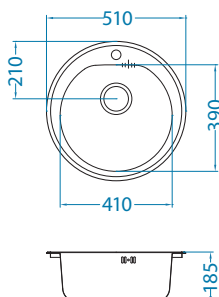

Accessories:

Waste kit
1130551