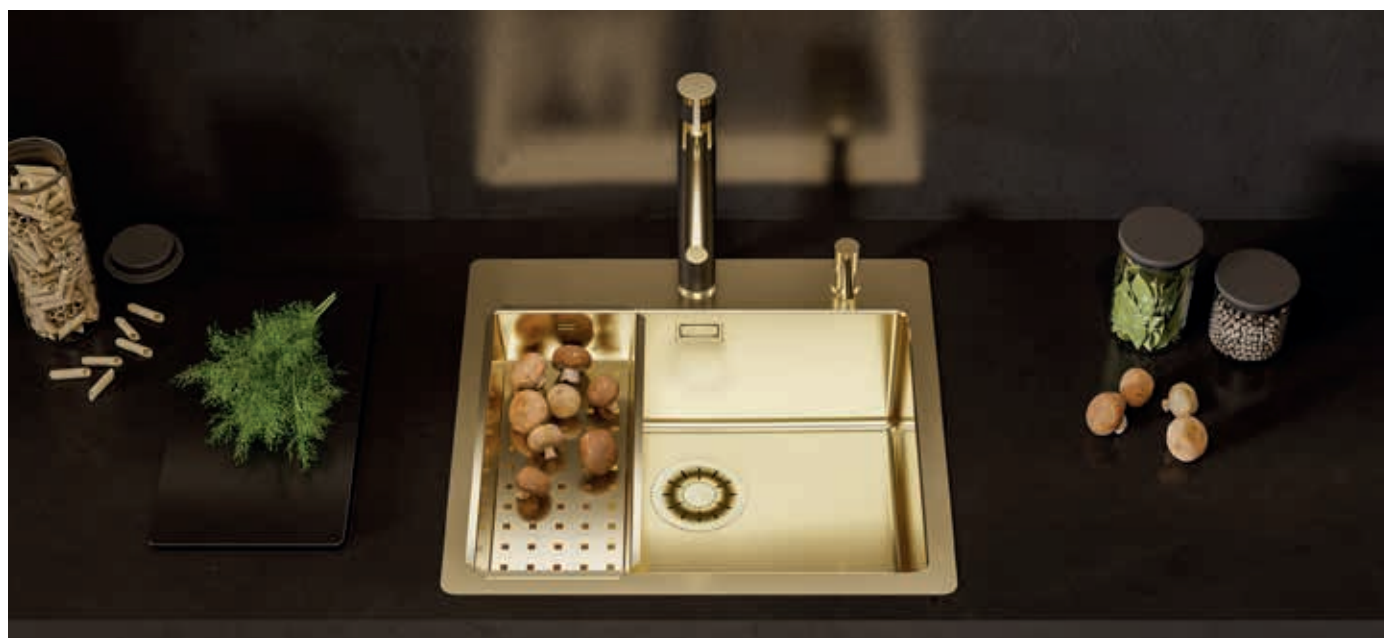

Size: 565 x 525 mm
Bowl dimensions: 500 x 400 x 195 mm

Installation*:

Accessories:

Waste trap (no waste)
1068989

Strainer bowl
1119836 - gold
1119837 - anthracite
1119839 - bronze
1119838 - copper

Chopping board
safety glass
1084835 - black

Chopping board
wooden
1080029

* F - installation needs specific treatment of worktop cut-out according to sink enclosed instructions.

Monarch Quadrix 20

Size: 390 x 450 mm
Bowl dimensions: 340 x 400 x 200 mm