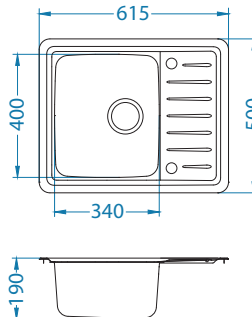

Galeo 10

Size: 615 x 500 mm
Bowl dimensions: 340 x 400 x 190 mm

surface	code	type	waste	Ø35 mm	*packing	*SRP €/pcs	Special offer
SAT	1128552	reversible	3 1/2"	2x	carton 1/14	299,90 €	

SAT - satin

Installation:

Accessories:

Strainer bowl
stainless
1119835

Strainer bowl
stainless
1062602

Chopping board
wooden
1016018

Chopping board
wooden
1016019

Galeo 20

Size: 790 x 500 mm
Bowl dimensions: 400 x 400 x 190 mm

surface	code	type	waste	Ø35 mm	*packing	*SRP €/pcs	Special offer
SAT	1128553	reversible	3 1/2"	2x	carton 1/12	349,90 €	

SAT - satin

Installation:

Accessories:

Strainer bowl
stainless
1119835

Chopping board
wooden
1016019

Galeo 30

Size: 860 x 500 mm
Bowl dimensions: 480 x 400 x 190 mm

surface	code	type	waste	Ø35 mm	*packing	*SRP €/pcs	Special offer
SAT	1128554	reversible	3 1/2"	2x	carton 1/12	399,90 €	

SAT - satin

Installation:

Accessories:

Strainer bowl
stainless
1119835

Chopping board
wooden
1016019

* SRP is a non-binding recommended retail price including VAT.
* Packing: pieces in a carton / pieces on a pallet