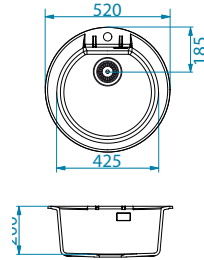

Cadit 100

Size: fi 520 mm
Bowl dimensions: fi 425 x 200 mm

surface	code	type	waste	Ø35 mm	*packing	*SRP €/pcs	Special offer
G11-arctic	1143993	single	3 1/2"	1x	carton 1 / 18	329,90 €	
G81-concrete	1143996	single	3 1/2"	1x	carton 1 / 18	329,90 €	
G22-terra	1143994	single	3 1/2"	1x	carton 1 / 18	329,90 €	
G55-beige	1143995	single	3 1/2"	1x	carton 1 / 18	329,90 €	
G91-carbon	1143997	single	3 1/2"	1x	carton 1 / 18	329,90 €	

Installation: