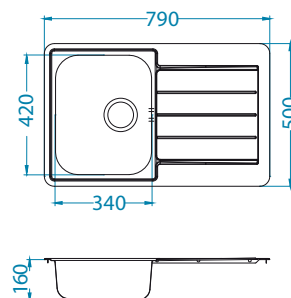

Chopping board safety glass 1063063
Strainer bowl stainless 1062602
Chopping board wooden 1064565
AllRound 1131412

surface	code	type	waste	Ø35 mm	*packing	*SRP €/pcs	Special offer
NAT	1066750	reversible	3 1/2"	0	sleeve 0/30	159,90 €	109,90 €
NAT	1065686*	reversible	1 1/2"	0	sleeve 0/30	129,90 €	
LEI	1076801	reversible	3 1/2"	0	sleeve 0/30	169,90 €	

NAT - smooth
LEI - leinen