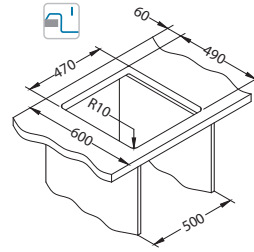

Installation*:

*U - installation by means of undermounting set 1135533 (not enclosed).