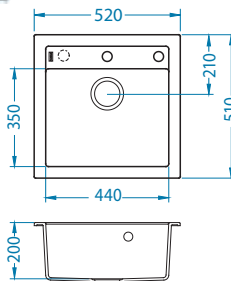

Quadrix 50

Size: 560 x 460 mm
Bowl dimensions: 500 x 400 x 200 mm

NEW

surface	code	type	waste	Ø35 mm	*packing	*SRP €/pcs	Special offer
G11-arctic	1128394	single	square	/	carton 1 / 12	359,90 €	
G04M-steel	1108037	single	square	/	carton 1 / 12	359,90 €	
G02M-pebble	1108035	single	square	/	carton 1 / 12	359,90 €	
G03M-chocolate	1108036	single	square	/	carton 1 / 12	359,90 €	
G05M-twilight	1108038	single	square	/	carton 1 / 12	359,90 €	
G90-deep black	1149138	single	square	/	carton 1 / 12	359,90 €	

Accessories:

Installation*:

*U - installation by means of undermounting set 1135533 (not enclosed).

Formic 20

Size: 520 x 510 mm
Bowl dimensions: 440 x 350 x 200 mm

NEW

surface	code	type	waste	Ø35 mm	*packing	*SRP €/pcs	Special offer
G11-arctic	1128395	single	3 1/2"	2x	carton 1 / 14	299,90 €	
G04M-steel	1103762	single	3 1/2"	2x	carton 1 / 14	299,90 €	
G02M-pebble	1103763	single	3 1/2"	2x	carton 1 / 14	299,90 €	
G03M-chocolate	1103764	single	3 1/2"	2x	carton 1 / 14	299,90 €	
G05M-twilight	1103766	single	3 1/2"	2x	carton 1 / 14	299,90 €	
G90-deep black	1149133	single	3 1/2"	2x	carton 1 / 14	299,90 €	

Accessories:

Installation*:

*U - installation by means of undermounting set 1135533 (not enclosed).

Formic 30

Size: 760 x 500 mm
Bowl dimensions: 350 x 420 x 200 mm

NEW

surface	code	type	waste	Ø35 mm	*packing	*SRP €/pcs	Special offer
G11-arctic	1128396	reversible	3 1/2"	2x	carton 1 / 8	319,90 €	
G04M-steel	1108030	reversible	3 1/2"	2x	carton 1 / 8	319,90 €	
G02M-pebble	1108028	reversible	3 1/2"	2x	carton 1 / 8	319,90 €	
G03M-chocolate	1108029	reversible	3 1/2"	2x	carton 1 / 8	319,90 €	
G05M-twilight	1108031	reversible	3 1/2"	2x	carton 1 / 8	319,90 €	
G90-deep black	1149135	reversible	3 1/2"	2x	carton 1 / 8	319,90 €	

Accessories:

Installation*: