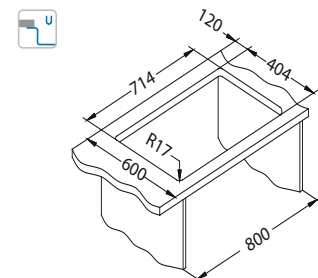

SAT - satin

Size: 750 x 440 mm
Bowl dimensions: 710 x 400 x 195 mm

Accessories:

Waste kit
1130551

Waste kit
Pop-Up
1127251

Strainer bowl
stainless
1119835

AllRound
1131412

Installation: