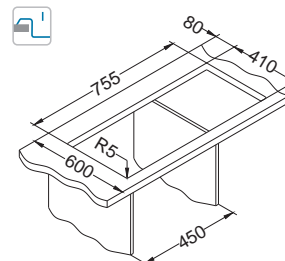

Installation:

* SRP is a non-binding recommended retail price including VAT.
* Packing: pieces in a carton / pieces on a pallet