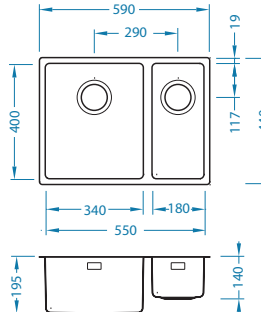

Accessories:

Waste kit
1130559

Waste kit Pop-Up
1092272

Strainer bowl
stainless
1119835

Chopping board
wooden
1080029

Installation:

Kombino bowl configurations [FS]

Cabinet width 800 mm