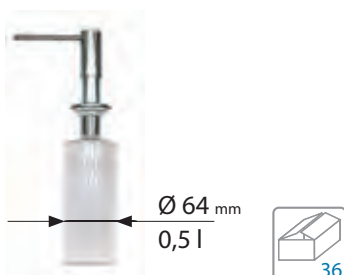

Detergent dispenser - PEAR

code	structure color	*SRP €/pcs	Special offer
1136559	CHR	44,90 €	
1136560	SAT	44,90 €