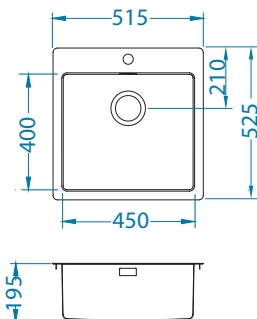

Size: 515 x 525 mm
Bowl dimensions: 450 x 400 x 195 mm

Installation*:

Accessories:

Waste trap (no waste)
1068989

Strainer bowl
1119836 - gold
1119837 - anthracite
1119839 - bronze
1119838 - copper

Chopping board
safety glass
1084835 - black