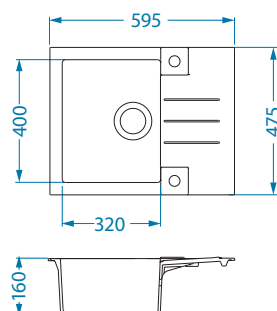

1105296

Size: 595 x 475 mm
Bowl dimensions: 320 x 400 x 160 mm

surface	code	type	waste	Ø35 mm	*packing	*SRP €/pcs	Special offer
G11-arctic	1090947	reversible	3 1/2"	2x	carton 1 / 15	179,90 €	
G81-concrete	1122741	reversible	3 1/2"	2x	carton 1 / 15	179,90 €	
G22-terra	1090948	reversible	3 1/2"	2x	carton 1 / 15	179,90 €	
G55-beige	1090950	reversible	3 1/2"	2x	carton 1 / 15	179,90 €	
G91-carbon	1090951	reversible	3 1/2"	2x	carton 1 / 15	179,90 €