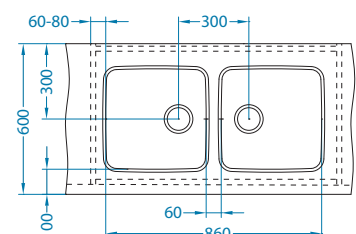

Luno 30-2x

Waste kit: 1130559
Waste kit Pop-up: 1127258