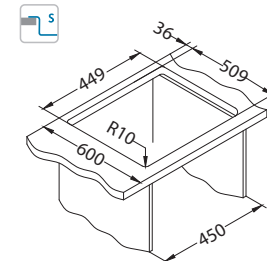

Installation*:

* F - installation needs specific treatment of worktop cut-out according to sink enclosed instructions