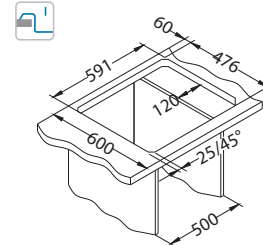

Installation: