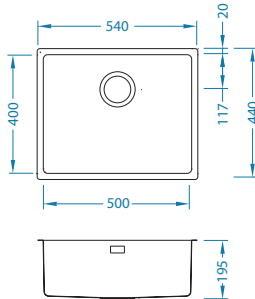

Accessories:

Waste trap (no waste)
1068989

Waste trap (no waste)
1033153

Strainer bowl
1119836 - gold
1119837 - anthracite
1119839 - bronze
1119838 - copper

Chopping board
wooden
1080029