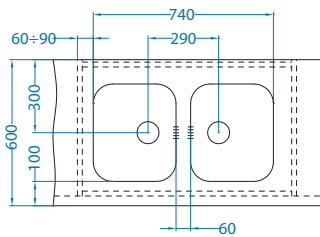

Size: 148 x 300 mm
Bowl dimensions: 148 x 300 x 120 mm

Accessories:

Waste trap
(no waste)
1068989

Waste trap
(no waste)
1033153

Strainer bowl
1069009 - gold
1069008 - copper
1103811 - bronze
1078591 - anthracite

Monarch Variant [U] bowl configurations

Cabinet width 800 mm

Variant 10+Variant 110

Variant 40+Variant 110

Cabinet width 900 mm

Variant 40-2x

Cabinet width 1000 mm

Variant 10+Variant 40