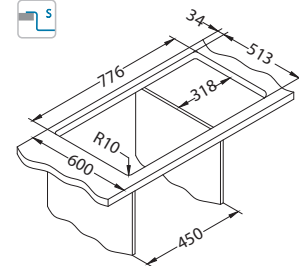

Installation*:

* F - installation needs specific treatment of worktop cut-out according to sink enclosed instructions

Accessories:

Strainer bowl stainless 1119835

Chopping board wooden 1080029

Chopping board safety glass 1084835 - black

AllRound 1131412