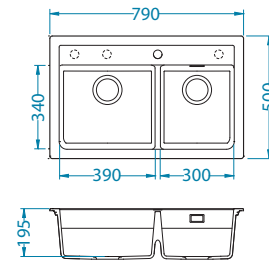

Accessories:

Chopping board
wooden
1144970
*for I installation

AllRound - mini
1136662

Stainless steel container
GN-1/2-P- 65 mm
1008902

Undermounting set
1135533