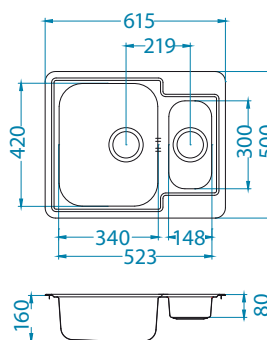

Line 20

ALVEUS

1130551

Size: 860 x 500 mm
Bowl dimensions: 340 x 420 x 160 mm

Accessories:

Chopping board safety glass 1063063
Strainer bowl stainless 1062602
Chopping board wooden 1064565
AllRound 1131412

surface	code	type	waste Ø35 mm	*packing	*SRP €/pcs	Special offer
NAT	1065560	reversible	3 1/2"	0	sleeve 0/30	159,90 €
LEI	1065579	reversible	3 1/2"	0	sleeve 0/30	179,90 €

NAT - smooth

Installation:

Line 40

1130555

Size: 985 x 500 mm
Bowl dimensions: 340 x 420 x 160 mm
148 x 300 x 80 mm

Accessories:

Chopping board safety glass 1063063
Strainer bowl stainless 1062602
Chopping board wooden 1064565
AllRound 1131412

surface	code	type	waste Ø35 mm	*packing	*SRP €/pcs	Special offer
NAT	1065674	reversible	3 1/2"	0	sleeve 0/30	209,90 €
LEI	1085940	reversible	3 1/2"	0	sleeve 0/30	239,90 €

NAT - smooth
LEI - leinen

Installation:

Line 50

1130555

Size: 615 x 500 mm
Bowl dimensions: 340 x 420 x 160 mm
148 x 300 x 80 mm

Accessories:

Chopping board safety glass 1063063
Strainer bowl stainless 1062602
Chopping board wooden 1064565
AllRound 1131412

surface	code	type	waste Ø35 mm	*packing	*SRP €/pcs	Special offer
NAT	1065676	reversible	3 1/2"	0	sleeve 0/60	169,90 €

NAT - smooth

Installation: