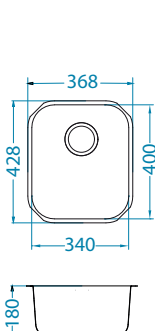

* SRP is a non-binding recommended retail price including VAT.
* Packing: pieces in a carton / pieces on a pallet