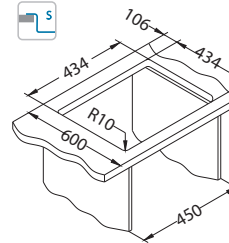

Installation*:

* F - installation needs specific treatment of worktop cut-out according to sink enclosed instructions.

* U - installation by means of undermounting set 1119093 (not enclosed).