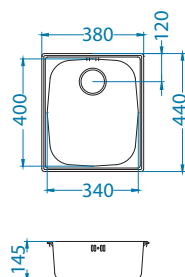

Accessories:

Waste kit
1011717 - 1 1/2"
1130537 - 3 1/2"
Chopping board
wooden
1016018
Strainer basket
CHR
1109414

surface	code	type	waste	ø35 mm	*packing	*SRP €/pcs	Special offer
	NAT 1008694	single	1 1/2"	/	sleeve 0 / 112	69,90 €	59,90 €
	NAT 1082195	single	3 1/2"	/	sleeve 0 / 112	79,90 €	
	LEI 1008992	single	1 1/2"	/	sleeve 0 / 112	89,90 €	
	LEI 1082196	single	3 1/2"	/	sleeve 0 / 112	89,90 €	

NAT - smooth LEI - leinen