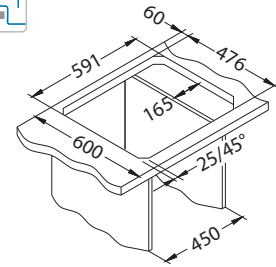

Installation: