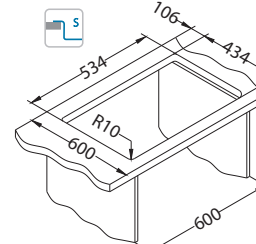

Installation*:

* F - installation needs specific treatment of worktop cut-out according to sink enclosed instructions.

* U - installation by means of undermounting set 1119093 (not enclosed).