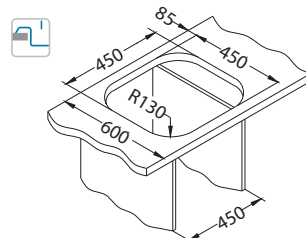

Installation: