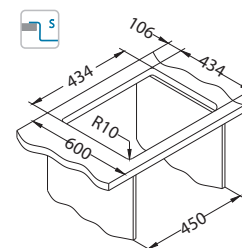

Installation*:

* F - installation needs specific treatment of worktop cut-out according to sink enclosed instructions.
* U - installation by means of undermounting set 1119093 (not enclosed).