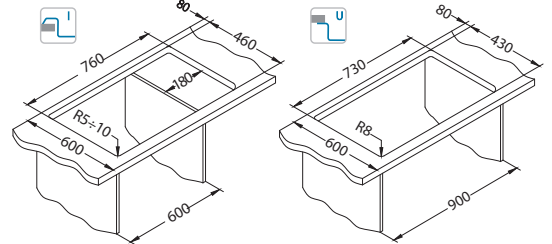

Installation*:

*U - installation into a cabinet with mask by means of 2 undermounting sets 1135533 (not enclosed).