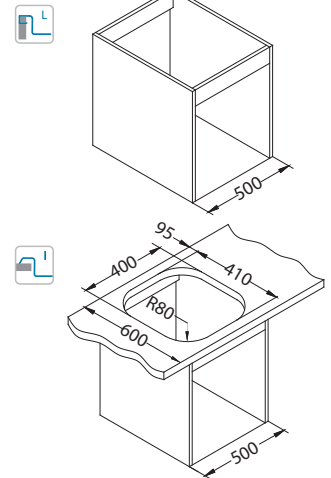

Installation: