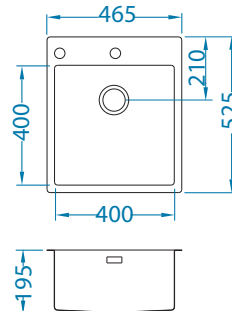

Pure Up 10

Until the stock lasts!

ALVEUS

1123351

Size: 405 x 525 mm
Bowl dimensions: 340 x 400 x 195 mm

Accessories:

Strainer bowl
stainless
1119835

Chopping board
wooden
1080029

Chopping board
safety glass
1084835 - black

ALVEUS TriTop 340
1084327

surface	code	type	waste	Ø35 mm	*packing	*SRP €/pcs	Special offer
	KMB 1123785	single	3 1/2"	2x	carton 1 / 14	449,90 €	

KMB - satin bowl, brushed surface

Installation*:

* F - installation needs specific treatment of worktop cut-out according to sink enclosed instructions.

Pure Up 20

Until the stock lasts!

1123351

Size: 465 x 525 mm
Bowl dimensions: 400 x 400 x 195 mm

Accessories:

Strainer bowl
stainless
1119835

Chopping board
wooden
1080029

Chopping board
safety glass
1084835 - black

ALVEUS TriTop 400
1084325

surface	code	type	waste	Ø35 mm	*packing	*SRP €/pcs	Special offer
	KMB 1123786	single	3 1/2"	2x	carton 1 / 14	499,90 €	

KMB - satin bowl, brushed surface

Installation*:

* F - installation needs specific treatment of worktop cut-out according to sink enclosed instructions.

Pure Up 30

Until the stock lasts!

1123351

Size: 515 x 525 mm
Bowl dimensions: 450 x 400 x 195 mm

Accessories:

Strainer bowl
stainless
1119835

Chopping board
wooden
1080029

Chopping board
safety glass
1084835 - black

ALVEUS TriTop 400
1084325

surface	code	type	waste	Ø35 mm	*packing	*SRP €/pcs	Special offer
	KMB 1123787	single	3 1/2"	2x	carton 1 / 14	549,90 €	429,90 €

KMB - satin bowl, brushed surface

Installation*:

* F - installation needs specific treatment of worktop cut-out according to sink enclosed instructions.

* SRP is a non-binding recommended retail price including VAT.
* Packing: pieces in a carton / pieces on a pallet