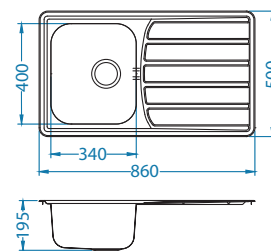

Zoom Maxim 10

1130551

Size: 615 x 500 mm
Bowl dimensions: 340 x 400 x 190 mm

surface	code	type	waste	Ø35 mm	*packing	*SRP €/pcs	Special offer
SAT	1100215	reversible	3 1/2"	/	sleeve 0 / 60	179,90	149,90 €

SAT - satin

Installation:

Accessories:

Chopping board wooden 1016018
Strainer basket CHR 1109414
Strainer bowl stainless 1062602
AllRound 1131412

Zoom Maxim 20

1130551

Size: 790 x 500 mm
Bowl dimensions: 340 x 400 x 190 mm

surface	code	type	waste	Ø35 mm	*packing	*SRP €/pcs	Special offer
SAT	1108173	reversible	3 1/2"	/	sleeve 0 / 30	219,90 €	

SAT - satin

Installation:

Accessories:

Chopping board wooden 1016018
Strainer basket CHR 1109414
Strainer bowl stainless 1062602
AllRound 1131412

Zoom Maxim 30

1130551

Size: 860 x 500 mm
Bowl dimensions: 340 x 400 x 195 mm

surface	code	type	waste	Ø35 mm	*packing	*SRP €/pcs	Special offer
SAT	1108176	reversible	3 1/2"	/	sleeve 0 / 30	229,90 €	159,90 €

SAT - satin

Installation:

Accessories:

Chopping board wooden 1016018
Strainer basket CHR 1109414
Strainer bowl stainless 1062602
AllRound 1131412

* SRP is a non-binding recommended retail price including VAT.
* Packing: pieces in a carton / pieces on a pallet