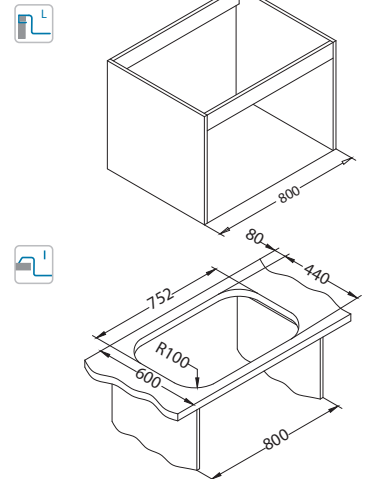

Installation: