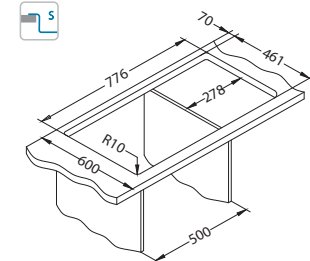

Installation*:

* F - installation needs specific treatment of worktop cut-out according to sink enclosed instructions

Size: 790 x 472 mm
Bowl dimensions: 340 x 400 x 205 mm

Accessories:

Strainer bowl stainless 1119835
Chopping board wooden 1080029
Chopping board safety glass 1084835 - black
AllRound 1131412