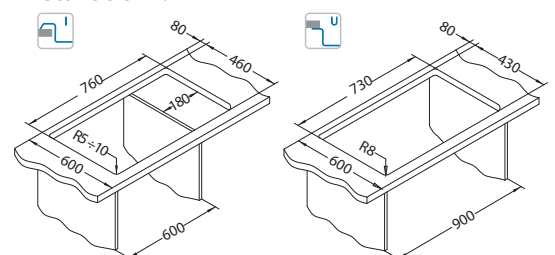

Installation*:

*U - installation into a cabinet with mask by means of 2 undermounting sets 1135533 (not enclosed).

* SRP is a non-binding recommended retail price including VAT.

* Packing: pieces in a carton / pieces on a pallet