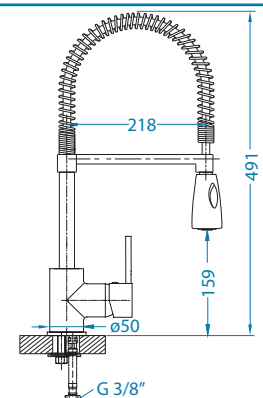

surface	code	*SRP €/pcs	Special offer
CHR	1098727	199,90 €