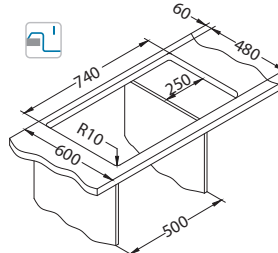

Installation*:

*U - installation into a cabinet with mask by means of 2 undermounting sets 1135533 (not enclosed).

* SRP is a non-binding recommended retail price including VAT.
* Packing: pieces in a carton / pieces on a pallet