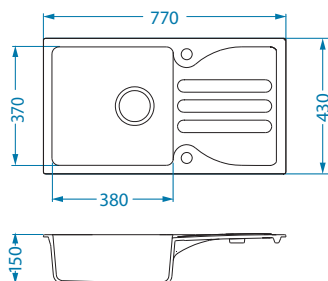

Galapagos 30

Size: 770 x 430 mm
Bowl dimensions: 380 x 370 x 150 mm

surface	code	type	waste	Ø35 mm	*packing	*SRP €/pcs	Special offer
G11-arctic	1100882	reversible	3 1/2"	2x	carton 1 / 12	179,90€	149,90€
G55-beige	1091213	reversible	3 1/2"	2x	carton 1 / 12	179,90€	149,90€
G91-carbon	1091214	reversible	3 1/2"	2x	carton 1 / 12	179,90€	149,90€

Installation:

Record 30

Size: 780 x 480 mm
Bowl dimensions: 360 x 400 x 160 mm

surface	code	type	waste	Ø35 mm	*packing	*SRP €/pcs	Special offer
G11-arctic	1130332	reversible	3 1/2"	2x	carton 1 / 12	159,90€	139,90€
G55-beige	1130330	reversible	3 1/2"	2x	carton 1 / 12	159,90€	139,90€
G91-carbon	1130331	reversible	3 1/2"	2x	carton 1 / 12	159,90€	139,90€

Installation:

Record 40

Size: 780 x 480 mm
Bowl dimensions: 440 x 400 x 180 mm

surface	code	type	waste	Ø35 mm	*packing	*SRP €/pcs	Special offer
G11-arctic	1144964	reversible	3 1/2"	/	carton 1 / 12	159,90€	139,90€
G55-beige	1144465	reversible	3 1/2"	/	carton 1 / 12	159,90€	139,90€
G91-carbon	1144466	reversible	3 1/2"	/	carton 1 / 12	159,90€	139,90€

Installation:

* SRP is a non-binding recommended retail price including VAT.
* Packing: pieces in a carton / pieces on a pallet