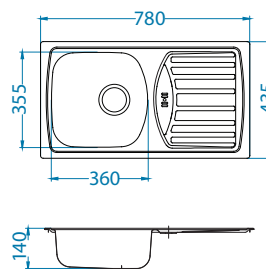

Accessories:

Waste kit
1071237 - 1 1/2"
1130544 - 3 1/2"

surface	code	type	waste	ø35 mm	*packing	*SRP €/pcs	Special offer
NAT	1136530	reversible	1 1/2"	/	sleeve 0 / 36	99,90 €	69,90 €
NAT	1136532	reversible	3 1/2"	/	sleeve 0 / 36	99,90 €	

NAT - smooth LEI - leinen