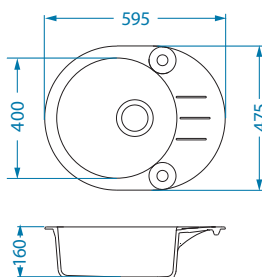

Installation:

Roll 40

1105296

Size: 595 x 475 mm
Bowl dimensions: fi 400 x 160 mm

surface	code	type	waste	Ø35 mm	*packing	*SRP €/pcs	Special offer
G11-arctic	1090970	reversible	3 1/2"	2x	carton 1 / 15	159,90 €	
G22-terra	1090971	reversible	3 1/2"	2x	carton 1 / 15	159,90 €	
G55-beige	1090973	reversible	3 1/2"	2x	carton 1 / 15	159,90 €	
G91-carbon	1090974	reversible	3 1/2"	2x	carton 1 / 15	159,90 €	