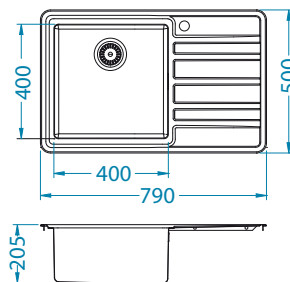

Rando 30 FS

left

Size: 795 x 505 mm
Bowl dimensions: 400 x 400 x 205 mm

Accessories:

Strainer bowl stainless 1119835

Chopping board wooden 1080029

AllRound 1131412

surface	code	type	waste	Ø35 mm	*packing	*SRP €/pcs	Special offer
SAT	1149725	left	3 1/2"	1x	carton 1 / 8	449,90 €	
SAT	1149726	right	3 1/2"	1x	carton 1 / 8	449,90 €	

SAT - satin

Installation*:

* F - installation needs specific treatment of worktop cut-out according to sink enclosed instructions

Rando 50 FS

left

Size: 865 x 505 mm
Bowl dimensions: 450 x 400 x 205 mm

Accessories:

Strainer bowl stainless 1119835

Chopping board wooden 1080029

AllRound 1131412

surface	code	type	waste	Ø35 mm	*packing	*SRP €/pcs	Special offer
SAT	1149728	left	3 1/2"	1x	carton 1 / 8	499,90 €	
SAT	1149731	right	3 1/2"	1x	carton 1 / 8	499,90 €	

SAT - satin

Installation*:

* F - installation needs specific treatment of worktop cut-out according to sink enclosed instructions

Rando 30

left

Size: 790 x 500 mm
Bowl dimensions: 400 x 400 x 205 mm

Accessories:

Strainer bowl stainless 1119835

Chopping board wooden 1080029

AllRound 1131412

surface	code	type	waste	Ø35 mm	*packing	*SRP €/pcs	Special offer
SAT	1149525	left	3 1/2"	1x	carton 1 / 8	449,90 €	
SAT	1149526	right	3 1/2"	1x	carton 1 / 8	449,90 €	

SAT - satin

Installation:

* SRP is a non-binding recommended retail price including VAT.
* Packing: pieces in a carton / pieces on a pallet