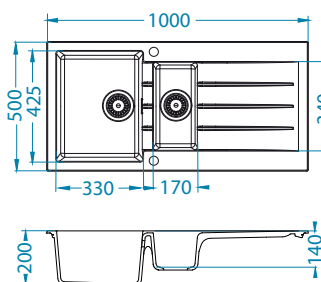

Cadit 50

Size: 1000 x 500 mm
Bowl dimensions: 475 x 425 x 198 mm

surface	code	type	waste	ø35 mm	*packing	*SRP €/pcs	Special offer
G11-arctic	1140594	reversible	3 1/2"	2x	carton 1 / 9	329,90 €	
G81-concrete	1140595	reversible	3 1/2"	2x	carton 1 / 9	329,90 €	
G22-terra	1140596	reversible	3 1/2"	2x	carton 1 / 9	329,90 €	
G55-beige	1140597	reversible	3 1/2"	2x	carton 1 / 9	329,90 €	
G91-carbon	1140598	reversible	3 1/2"	2x	carton 1 / 9	329,90 €	

Accessories:

Chopping board wooden 1133157
AllRound 1131412

Installation:

Cadit 70

Size: 790 x 500 mm
Bowl dimensions: 330 x 425 x 200 mm
170 x 340 x 140 mm

surface	code	type	waste	ø35 mm	*packing	*SRP €/pcs	Special offer
G11-arctic	1131357	reversible	3 1/2"	2x	carton 1 / 12	299,90 €	
G81-concrete	1131360	reversible	3 1/2"	2x	carton 1 / 12	299,90 €	
G22-terra	1131358	reversible	3 1/2"	2x	carton 1 / 12	299,90 €	
G55-beige	1131359	reversible	3 1/2"	2x	carton 1 / 12	299,90 €	
G91-carbon	1131361	reversible	3 1/2"	2x	carton 1 / 12	299,90 €	

Accessories:

Chopping board wooden 1133157
Strainer bowl stainless 1122700
AllRound 1131412

Installation:

Cadit 80

Size: 1000 x 500 mm
Bowl dimensions: 330 x 425 x 200 mm
170 x 340 x 140 mm

surface	code	type	waste	ø35 mm	*packing	*SRP €/pcs	Special offer
G11-arctic	1140599	reversible	3 1/2"	2x	carton 1 / 9	269,90 €	
G81-concrete	1140600	reversible	3 1/2"	2x	carton 1 / 9	269,90 €	
G22-terra	1140601	reversible	3 1/2"	2x	carton 1 / 9	269,90 €	
G55-beige	1140602	reversible	3 1/2"	2x	carton 1 / 9	269,90 €	
G91-carbon	1140603	reversible	3 1/2"	2x	carton 1 / 9	269,90 €	

Accessories:

Chopping board wooden 1133157
Strainer bowl stainless 1122700
AllRound 1131412

Installation: