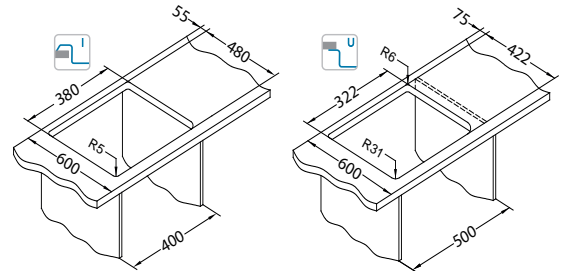

Installation*:

*U - installation into a cabinet with mask by means of undermounting set 1135533 (not enclosed).

Atrox 20

Size: 470 x 500 mm
Bowl dimensions: 390 x 340 x 195 mm

surface	code	type	waste	Ø35 mm	*packing	*SRP €/pcs	Special offer
G11-arctic	1131986	single	3 1/2"	1x	carton 1 / 18	234,90 €	
G81-concrete	1131989	single	3 1/2"	1x	carton 1 / 18	234,90 €	
G22-terra	1131987	single	3 1/2"	1x	carton 1 / 18	234,90 €	
G55-beige	1131988	single	3 1/2"	1x	carton 1 / 18	234,90 €	
G91-carbon	1131990	single	3 1/2"	1x	carton 1 / 18	234,90 €