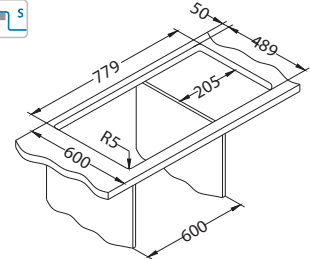

Installation*:

* F - installation needs specific treatment of worktop cut-out according to sink enclosed instructions