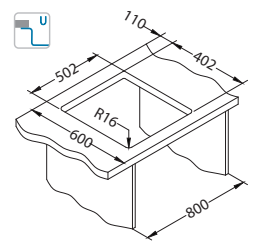

Installation*:

*U - installation by means of undermounting set 1135533 (not enclosed).