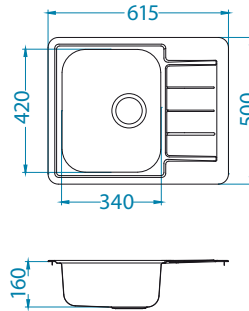

Size: 615 x 500 mm
Bowl dimensions: 340 x 420 x 160 mm

Accessories:

Chopping board
safety glass
1063063

Strainer bowl
1069009 - gold
1069008 - Cooper
1103811 - bronze
1078591 - anthracite

Chopping board
wooden
1064565