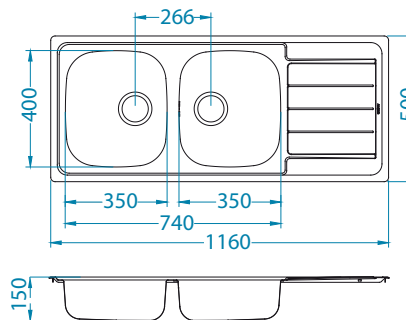

Line 90

surface	code	type	waste Ø35 mm	*packing	*SRP €/pcs	Special offer
	NAT 1066751	reversible	3 1/2"	0	sleeve 0/30	189,90 €
	NAT 1065687*	reversible	1 1/2"	0	sleeve 0/30	159,90 € 109,90 €

NAT - smooth

Size: 790 x 500 mm
Bowl dimensions: 340 x 420 x 160 mm
340 x 420 x 160 mm

Installation:

Accessories:

Chopping board safety glass 1063063
Strainer bowl stainless 1062602
Chopping board wooden 1064565
AllRound 1131412

Line 100

surface	code	type	waste Ø35 mm	*packing	*SRP €/pcs	Special offer
	NAT 1087978	reversible	3 1/2"	0	sleeve 0/30	229,90 €

NAT - smooth

Size: 1160 x 500 mm
Bowl dimensions: 350 x 400 x 150 mm
350 x 400 x 150 mm

Installation:

Line 110

surface	code	type	waste Ø35 mm	*packing	*SRP €/pcs	Special offer
	NAT 1122317	reversible	3 1/2"	0	sleeve 0/60	139,90 €

NAT - smooth

Size: 615 x 500 mm
Bowl dimensions: 340 x 420 x 160 mm

Installation:

Accessories:

Chopping board safety glass 1063063
Strainer bowl stainless 1062602
Chopping board wooden 1064565
AllRound 1131412

* SRP is a non-binding recommended retail price including VAT.
* Packing: pieces in a carton / pieces on a pallet