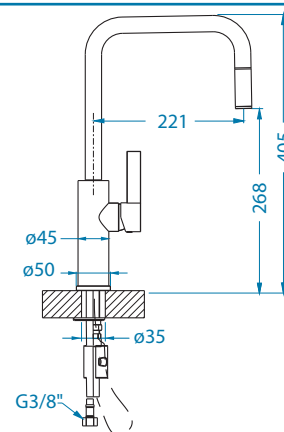

surface	code	*SRP €/pcs	Special offer
CHR	1132176	309,90 €