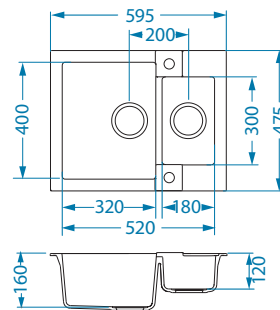

Installation:

Rock 80

Size: 595 x 475 mm
Bowl dimensions: 320 x 400 x 160 mm
 180 x 300 x 120 mm

surface	code	type	waste	Ø35 mm	*packing	*SRP €/pcs	Special offer
G11-arctic	1090956	reversible	3 1/2"	2x	carton 1 / 15	199,90 €	
G81-concrete	1122743	reversible	3 1/2"	2x	carton 1 / 15	199,90 €	
G22-terra	1090957	reversible	3 1/2"	2x	carton 1 / 15	199,90 €	
G55-beige	1090959	reversible	3 1/2"	2x	carton 1 / 15	199,90 €	
G91-carbon	1090960	reversible	3 1/2"	2x	carton 1 / 15	199,90 €	