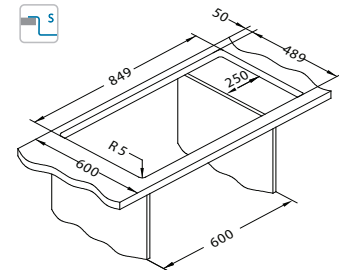

Installation*:

* F - installation needs specific treatment of worktop cut-out according to sink enclosed instructions