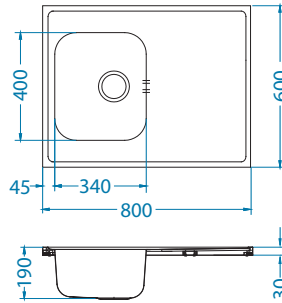

Classic Pro 30

1130551

Size: 800 x 600 mm
Bowl dimensions: 340 x 400 x 190 mm

Accessories:

Chopping board wooden 1016018
Strainer basket CHR 1109414
Strainer bowl stainless 1062602
AllRound 1131412

surface	code	type	waste	Ø35 mm	*packing	*SRP € / pcs	Special offer
SAT	1130469	reversible	3 1/2"	/	carton 1 / 10	229,90 €	

SAT - satin

Installation:

Classic Pro 70

1130551

Size: 1000 x 600 mm
Bowl dimensions: 340 x 400 x 190 mm

Accessories:

Chopping board wooden 1016018
Strainer basket CHR 1109414
Strainer bowl stainless 1062602
AllRound 1131412

surface	code	type	waste	Ø35 mm	*packing	*SRP € / pcs	Special offer
SAT	1130471	reversible	3 1/2"	/	carton 1 / 8	249,90 €	

SAT - satin

Način vgradnje:

Classic Pro 80

1130551

Size: 1000 x 600 mm
Bowl dimensions: 340 x 400 x 195 mm
340 x 400 x 195 mm

Accessories:

Chopping board wooden 1016018
Strainer basket CHR 1109414
Strainer bowl stainless 1062602
AllRound 1131412

surface	code	type	waste	Ø35 mm	*packing	*SRP € / pcs	Special offer
SAT	1130472	reversible	3 1/2"	/	carton 1 / 8	299,90 €	

SAT - satin

Installation:

* SRP is a non-binding recommended retail price including VAT.
* Packing: pieces in a carton / pieces on a pallet