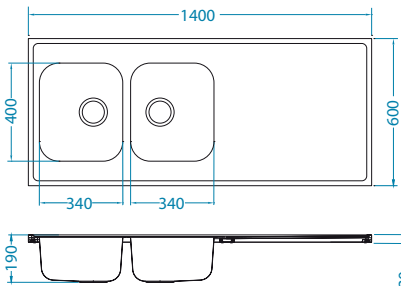

Classic Pro 90

1130551

Size: 1200 x 600 mm
Bowl dimensions: 340 x 400 x 190 mm

Accessories:

Chopping board wooden 1016018
Strainer basket CHR 1109414
Strainer bowl stainless 1062602
AllRound 1131412

surface	code	type	waste	Ø35 mm	*packing	*SRP €/pcs	Special offer
SAT	1130473	reversible	3 1/2"	/	carton 1/5	299,90 €	

SAT - satin

Installation:

Classic Pro 100

1130555

Size: 1200 x 600 mm
Bowl dimensions: 340 x 400 x 190 mm
340 x 400 x 190 mm

Accessories:

Chopping board wooden 1016018
Strainer basket CHR 1109414
Strainer bowl stainless 1062602
AllRound 1131412

surface	code	type	waste	Ø35 mm	*packing	*SRP €/pcs	Special offer
SAT	1130474	reversible	3 1/2"	/	carton 1/5	349,90 €	

SAT - satin

Installation:

Classic Pro 110

1130555

Size: 1400 x 600 mm
Bowl dimensions: 340 x 400 x 190 mm
340 x 400 x 190 mm

Accessories:

Chopping board wooden 1016018
Strainer basket CHR 1109414
Strainer bowl stainless 1062602
AllRound 1131412

surface	code	type	waste	Ø35 mm	*packing	*SRP €/pcs	Special offer
SAT	1132129	reversible	3 1/2"	/	carton 1/4	369,90	

SAT - satin

Installation: