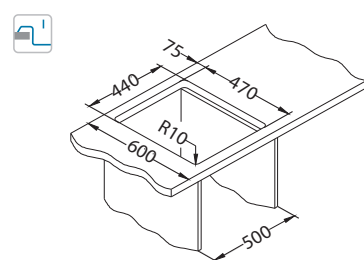

Installation: