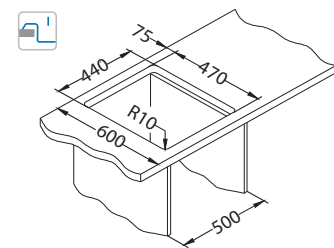

Installation:

Accessories:

Strainer bowl stainless 1119835

Chopping board safety glass 1084835 - black

Chopping board safety glass 1087883 - white