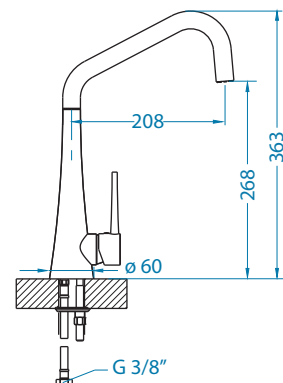

surface	code	*SRP €/pcs	Special offer
white mat	1132174	349,90 €	
black mat	1132173	349,90 €	
CHR	1088772	299,90 €