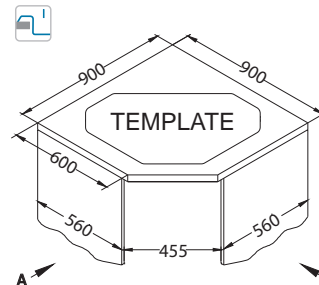

Installation: