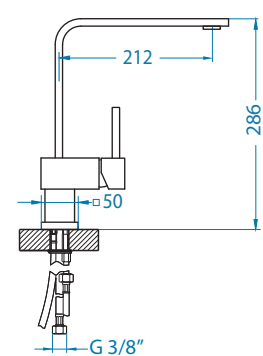

Romi - P

surface	code	*SRP €/pcs	Special offer
CHR	1132176	309,90 €	

Cleo - PS

surface	code	*SRP €/pcs	Special offer
CHR	1088775	299,90 €	
CHR	1088774	224,90 €	

Lago

surface	code	*SRP €/pcs	Special offer
CHR	1088773	289,90 €	

Laguna

surface	code	*SRP €/pcs	Special offer
CHR	1134826	269,90 €	199,90€

Lyra - S

surface	code	*SRP €/pcs	Special offer
CHR	1132184	269,90 €	

* SRP is a non-binding recommended retail price including VAT.
* Packing: pieces in a carton