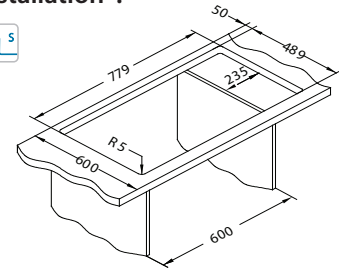

Installation*:

* F - installation needs specific treatment of worktop cut-out according to sink enclosed instructions