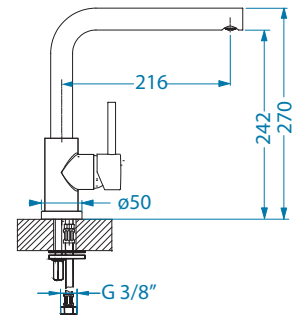

Oz Monarch

pcs 10

surface	code	*SRP €/pcs	Special offer
gold	1134858	269,90 €	
copper	1134857	269,90 €	
bronze	1134855	269,90 €	
anthracite	1134854	269,90 €	

Fluid Monarch

surface	code	*SRP €/pcs	Special offer
gold	1134846	259,90 €	
copper	1134845	259,90 €	
bronze	1134844	259,90 €	
anthracite	1134843	259,90 €	