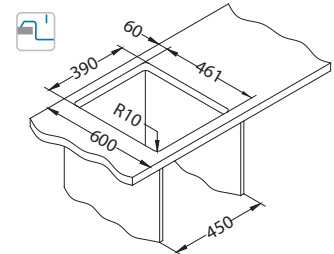

Installation: