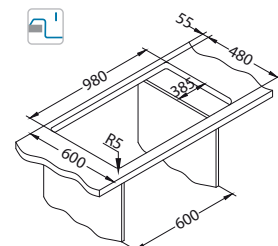

Installation: