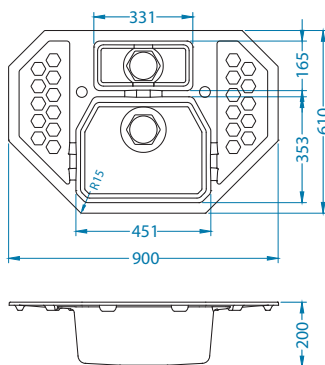

Installation:

Sensual 60

Size: 900 x 610 mm
Bowl dimensions: 451 x 353 x 200 mm
331 x 165 x 160 mm

surface	code	type	waste	∅35 mm	*packing	*SRP €/pcs	Special offer
	G11-arctic 1125703	corner hexagonal	2x	2x	carton 1/8	619,90 €	
	G04M-steel 1108258	corner hexagonal	2x	2x	carton 1/8	619,90 €	
	G02M-pebble 1108256	corner hexagonal	2x	2x	carton 1/8	619,90 €	
	G03M-chocolate 1108257	corner hexagonal	2x	2x	carton 1/8	619,90 €	
	G05M-twilight 1108259	corner hexagonal	2x	2x	carton 1/8	619,90 €	