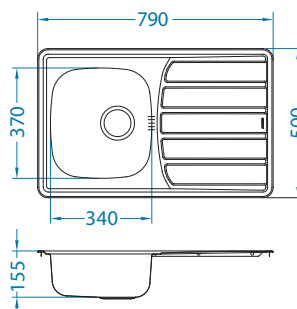

Zoom 10

Size: 615 x 500 mm
Bowl dimensions: 340 x 370 x 155 mm

Accessories:

Waste kit
1130551

Chopping board
lwooden
1016018

Strainer basket
CHR
1109414

AllRound
1131412

surface	code	type	waste Ø35 mm	*packing	*SRP €/pcs	Special offer
NAT	1098940	reversible	3 1/2"	/	sleeve 0 / 64	109,90 €
LEI	1098941	reversible	3 1/2"	/	sleeve 0 / 64	119,90 €

NAT - smooth
LEI - leinen

Installation:

Zoom 20

Size: 790 x 500 mm
Bowl dimensions: 340 x 370 x 155 mm

Accessories:

Waste kit
1130551

Chopping board
lwooden
1016018

Strainer basket
CHR
1109414

AllRound
1131412

surface	code	type	waste Ø35 mm	*packing	*SRP €/pcs	Special offer
NAT	1098938	reversible	3 1/2"	/	sleeve 0 / 32	119,90 €
LEI	1098939	reversible	3 1/2"	/	sleeve 0 / 32	159,90 €

NAT - smooth
LEI - leinen

Installation:

Zoom 30

Size: 860 x 500 mm
Bowl dimensions: 340 x 370 x 160 mm

Accessories:

Waste kit
1130551

Chopping board
lwooden
1016018

Strainer basket
CHR
1109414

AllRound
1131412

surface	code	type	waste Ø35 mm	*packing	*SRP €/pcs	Special offer
NAT	1098773	reversible	3 1/2"	/	sleeve 0 / 32	129,90 €
LEI	1098842	reversible	3 1/2"	/	sleeve 0 / 32	159,90 €

NAT - smooth
LEI - leinen

Installation: