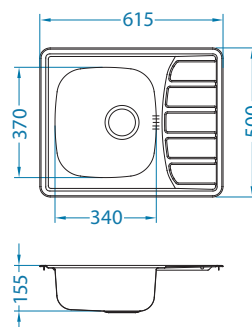

Zoom 10

Size: 615 x 500 mm
Bowl dimensions: 340 x 370 x 155 mm

Accessories:

Waste kit
1130551

Chopping board
lwooden
1016018

Strainer basket
CHR
1109414

AllRound
1131412

surface	code	type	waste Ø35 mm	*packing	*SRP €/pcs	Special offer
NAT	1098940	reversible	3 1/2"	/	sleeve 0 / 64	109,90 €
LEI	1098941	reversible	3 1/2"	/	sleeve 0 / 64	119,90 €

NAT - smooth
LEI - leinen

Installation:

Zoom 20

Size: 790 x 500 mm
Bowl dimensions: 340 x 370 x 155 mm

Accessories:

Waste kit
1130551

Chopping board
lwooden
1016018

Strainer basket
CHR
1109414

AllRound
1131412

surface	code	type	waste Ø35 mm	*packing	*SRP €/pcs	Special offer
NAT	1098938	reversible	3 1/2"	/	sleeve 0 / 32	119,90 €
LEI	1098939	reversible	3 1/2"	/	sleeve 0 / 32	159,90 €

NAT - smooth
LEI - leinen

Installation:

Zoom 30

Size: 860 x 500 mm
Bowl dimensions: 340 x 370 x 160 mm

Accessories:

Waste kit
1130551

Chopping board
lwooden
1016018

Strainer basket
CHR
1109414

AllRound
1131412

surface	code	type	waste Ø35 mm	*packing	*SRP €/pcs	Special offer
NAT	1098773	reversible	3 1/2"	/	sleeve 0 / 32	129,90 €
LEI	1098842	reversible	3 1/2"	/	sleeve 0 / 32	159,90 €

NAT - smooth
LEI - leinen

Installation: