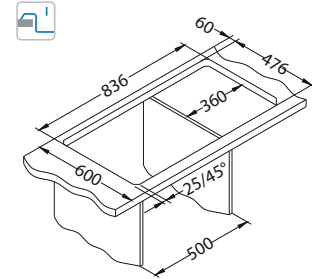

Size: 860 x 500 mm
Bowl dimensions: 340 x 420 x 190 mm

Installation:

Accessories:

Chopping board safety glass 1063063
Strainer bowl stainless 1062602
Chopping board wooden 1064565
AllRound 1131412

Line Max 80