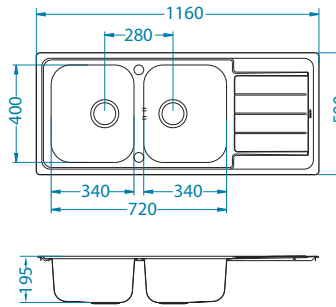

Size: 1160 x 500 mm
Bowl dimensions: 340 x 400 x 195 mm
340 x 400 x 195 mm

Accessories:

Chopping board safety glass 1063063
Strainer bowl stainless 1062602
Chopping board wooden 1064565
AllRound 1131412

surface	code	type	waste Ø35 mm	*packing	*SRP €/pcs	Special offer
SAT	1087975	reversible	3 1/2"	2x carton 1 / 6	349,90 €	

SAT - satin

Installation:

* SRP is a non-binding recommended retail price including VAT.
* Packing: pieces in a carton / pieces on a pallet