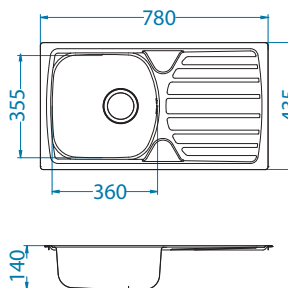

Basic 160

ALVEUS

Size: 780 x 435 mm
Bowl dimensions: 340 x 370 x 140 mm
340 x 370 x 140 mm

Accessories:

Waste kit
1071240 - 1¹/₂"
1130554 - 3¹/₂"

Chopping board
wooden 1016018

Strainer basket
CHR 1109414

surface	code	type	waste	Ø35 mm	*packing	*SRP €/pcs	Special offer
NAT	1039144	double	1¹/₂"	/	sleeve 0 / 34	119,90 €	99,90 €
NAT	1049232	double	3¹/₂"	/	sleeve 0 / 34	119,90 €	
LEI	1039145	double	1¹/₂"	/	sleeve 0 / 34	129,90 €	
LEI	1049434	double	3¹/₂"	/	sleeve 0 / 34	129,90 €	

NAT - smooth LEI - leinen

Installation:

Basic 170

Size: 780 x 435 mm
Bowl dimensions: 360 x 355 x 140 mm

Accessories:

Waste kit
1011717 - 1¹/₂"
1130537 - 3¹/₂"

surface	code	type	waste	Ø35 mm	*packing	*SRP €/pcs	Special offer
NAT	1136534	reversible	1¹/₂"	/	sleeve 0 / 36	99,90 €	
NAT	1136539	reversible	3¹/₂"	/	sleeve 0 / 36	99,90 €	
LEI	1136536	reversible	1¹/₂"	/	sleeve 0 / 36	109,90 €	
LEI	1136540	reversible	3¹/₂"	/	sleeve 0 / 36	109,90 €	

NAT - smooth LEI - leinen

Installation:

* SRP is a non-binding recommended retail price including VAT.
* Packing: pieces in a carton / pieces on a pallet