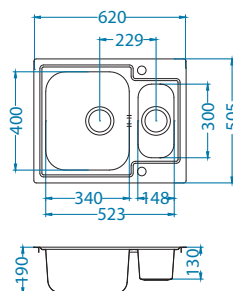

Line Maxim 10

Size: 985 x 505 mm
Bowl dimensions: 340 x 400 x 190 mm
148 x 300 x 130 mm

Accessories:

Chopping board safety glass 1063063
Strainer bowl stainless 1062602
Chopping board wooden 1064565
AllRound 1131412

surface	code	type	waste	Ø35 mm	*packing	*SRP €/pcs	Special offer
SAT	1085952	reversible	3 1/2"	2x	carton 1 / 10	399,90 €	

SAT - satin

Installation*:

* F - installation needs specific treatment of worktop cut-out according to sink enclosed instructions

Line Maxim 20

Size: 865 x 505 mm
Bowl dimensions: 340 x 400 x 190 mm

Accessories:

Chopping board safety glass 1063063
Strainer bowl stainless 1062602
Chopping board wooden 1064565
AllRound 1131412

surface	code	type	waste	Ø35 mm	*packing	*SRP €/pcs	Special offer
SAT	1085954	reversible	3 1/2"	2x	carton 1 / 12	319,90 €	239,90 €

SAT - satin

Installation*:

* F - installation needs specific treatment of worktop cut-out according to sink enclosed instructions

Line Maxim 50

Size: 620 x 505 mm
Bowl dimensions: 340 x 400 x 190 mm
148 x 300 x 130 mm

Accessories:

Chopping board safety glass 1063063
Strainer bowl stainless 1062602
Chopping board wooden 1064565
AllRound 1131412

surface	code	type	waste	Ø35 mm	*packing	*SRP €/pcs	Special offer
SAT	1085957	reversible	3 1/2"	2x	carton 1 / 14	359,90 €	

SAT - satin

Installation*:

* F - installation needs specific treatment of worktop cut-out according to sink enclosed instructions

* SRP is a non-binding recommended retail price including VAT.
* Packing: pieces in a carton / pieces on a pallet