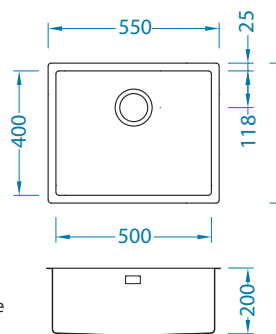

Strainer bowl
1119836 - gold
1119837 - anthracite
1119839 - bronze
1119838 - copper