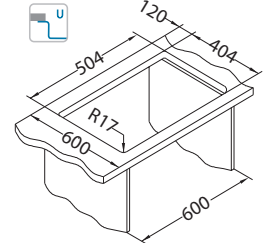

Installation*: