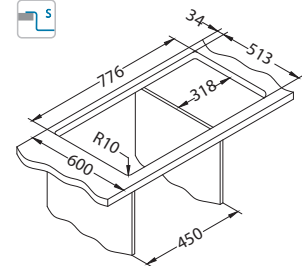

Installation*:

* F - installation needs specific treatment of worktop cut-out according to sink enclosed instructions

Size: 790 x 525 mm
Bowl dimensions: 400 x 400 x 205 mm

Accessories:

Strainer bowl stainless 1119835