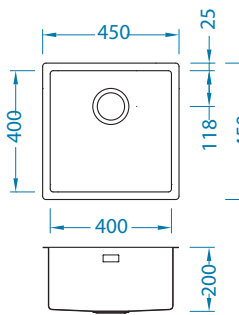

Accessories:

surface	code	type	waste	Ø 35 mm	*packing	*SRP €/pcs	Special offer
gold	1103319	single	3 1/2"	0	carton 1 / 14	659,90 €	
copper	1122689	single	3 1/2"	0	carton 1 / 14	659,90 €	
bronze	1103381	single	3 1/2"	0	carton 1 / 14	659,90 €	
anthracite	1103320	single	3 1/2"	0	carton 1 / 14	659,90 €