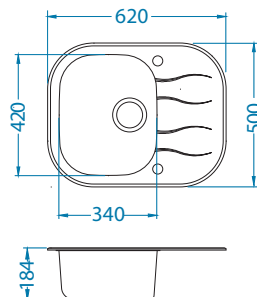

SAT - satin

* RAL/Graphics on request with min. resolution 250 dpi

Size: 860 x 500 mm
Bowl dimensions: 340 x 400 x 195 mm
180 x 340 x 160 mm

Installation:

Accessories:

Strainer bowl stainless 1119835

Chopping board safety glass 1084835 - black

Chopping board safety glass 1087883 - white

Wave Up 10

Until the stock lasts!

1123351

Size: 620 x 500 mm
Bowl dimensions: 340 x 420 x 175 mm

glass top	code	type	waste	ø35 mm	*packing	*SRP €/pcs	Special offer
white RAL 9003	SAT 1123810	reversible	3 1/2"	2x	carton 1/12	499,90 €	
black RAL 9005	SAT 1123811	reversible	3 1/2"	2x	carton 1/12	499,90 €	
	*SAT 1123812	reversible	3 1/2"	2x	carton 1/12	699,90 €	