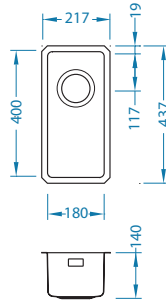

Kombino 10

MIX IT UP!

Size: 217 x 437 mm
Bowl dimensions: 180 x 400 x 140 mm

surface	code	type	waste	Ø35 mm	*packing	*SRP €/pcs	Special offer
SAT	1100233	single	3 1/2"	/	carton 1 / 15	249,90 €	

SAT - satin

Installation:

Accessories:

Waste kit 1130551	Waste kit Pop-Up 1127251	Strainer bowl stainless 1119835	AllRound 1131412

Kombino 20

MIX IT UP!

Size: 380 x 440 mm
Bowl dimensions: 340 x 400 x 195 mm

surface	code	type	waste	Ø35 mm	*packing	*SRP €/pcs	Special offer
SAT	U	1100234	single	3 1/2"	/	carton 1 / 14	269,90 €
KMB	F/S	1118878	single	3 1/2"	/	carton 1 / 14	309,90 €

SAT - satin
KMB - satin bowl, brushed surface

Installation*:

* F - installation needs specific treatment of worktop cut-out according to sink enclosed instructions

Accessories:

Waste kit 1130551	Waste kit Pop-Up 1127251	Strainer bowl stainless 1119835	Chopping board wooden 1080029

Kombino 30

MIX IT UP!

Size: 440 x 440 mm
Bowl dimensions: 400 x 400 x 195 mm

surface	code	type	waste	Ø35 mm	*packing	*SRP €/pcs	Special offer
SAT	U	1100235	single	3 1/2"	/	carton 1 / 14	319,90 €
KMB	F/S	1118877	single	3 1/2"	/	carton 1 / 14	349,90 €

SAT - satin
KMB - satin bowl, brushed surface

Installation*:

* F - installation needs specific treatment of worktop cut-out according to sink enclosed instructions

Accessories:

Waste kit 1130551	Waste kit Pop-Up 1127251	Strainer bowl stainless 1119835	Chopping board wooden 1080029

* SRP is a non-binding recommended retail price including VAT.
* Packing: pieces in a carton / pieces on a pallet