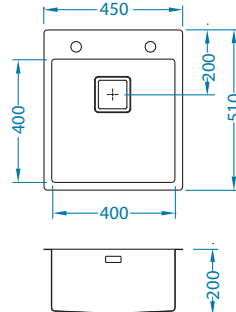

Stylux 10

Until the stock lasts!

ALVEUS

surface	code	type	waste	Ø35 mm	*packing	*SRP €/pcs	Special offer
BRS	1084278	single	square	2x	carton 1 / 14	799,90 €	599,90 €

BRS - brushed

Size: 450 x 510 mm
Bowl dimensions: 400 x 400 x 200 mm