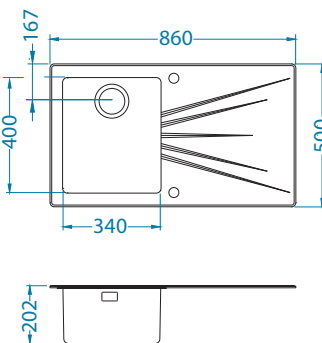

NAT - semi-shiny * RAL/Graphics on request with min. resolution 250 dpi

Size: 860 x 540 mm
Bowl dimensions: 340 x 400 x 200 mm
180 x 400 x 175 mm

Installation:

Accessories:

Chopping board safety glass
1084835 - black

SAT - satin * RAL/Graphics on request with min. resolution 250 dpi

Size: 860 x 500 mm
Bowl dimensions: 340 x 400 x 195 mm

Installation:

Accessories:

Strainer board stainless
1119835

Chopping board safety glass
1084835 - black