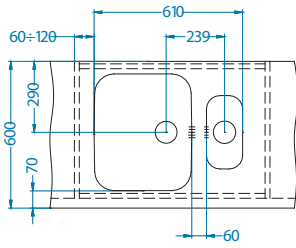

Size: 480 x 400 mm
Bowl dimensions: 480 x 400 x 180 mm

Accessories:

Waste trap
(no waste)
1068989

Waste trap
(no waste)
1033153

Chopping board
wooden
1016019

Monarch Variant 40

surface	code	type	waste	Ø 35 mm	*packing	*SRP €/pcs	Special offer
gold	1113584	single	3 1/2"	0	carton 1 / 14	299,90 €	
copper	1113586	single	3 1/2"	0	carton 1 / 14	299,90 €	
bronze	1113587	single	3 1/2"	0	carton 1 / 14	299,90 €	
anthracite	1113589	single	3 1/2"	0	carton 1 / 14	299,90 €	

Size: 340 x 400 mm
Bowl dimensions: 340 x 400 x 180 mm

Accessories:

Waste trap
(no waste)
1068989

Waste trap
(no waste)
1033153

Chopping board
wooden
1016018

Monarch Variant 110

surface	code	type	waste	Ø 35 mm	*packing	*SRP €/pcs	Special offer
gold	1114240	single	3 1/2"	0	carton 1 / 15	249,90 €	
copper	1114241	single	3 1/2"	0	carton 1 / 15	249,90 €	
bronze	1114242	single	3 1/2"	0	carton 1 / 15	249,90 €	
anthracite	1114243	single	3 1/2"	0	carton 1 / 15	249,90 €	

Size: 148 x 300 mm
Bowl dimensions: 148 x 300 x 120 mm

Accessories:

Waste trap
(no waste)
1068989

Waste trap
(no waste)
1033153

Strainer bowl
1069009 - gold
1069008 - copper
1103811 - bronze
1078591 - anthracite

Monarch Variant [U] bowl configurations

Cabinet width 800 mm

Variant 10+Variant 110

Variant 40+Variant 110

Cabinet width 900 mm

Variant 40-2x

Cabinet width 1000 mm

Variant 10+Variant 40