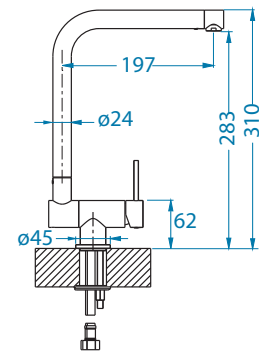

surface	code	*SRP €/pcs	Special offer
CHR	1132181	224,90 €