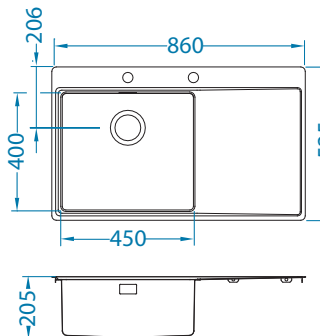

Installation*:

* F - installation needs specific treatment of worktop cut-out according to sink enclosed instructions

Size: 790 x 525 mm
Bowl dimensions: 400 x 400 x 205 mm

Accessories:

Strainer bowl stainless 1119835

KMB - satin bowl, brushed surface

Installation*:

* F - installation needs specific treatment of worktop cut-out according to sink enclosed instructions

Size: 860 x 525 mm
Bowl dimensions: 450 x 400 x 205 mm