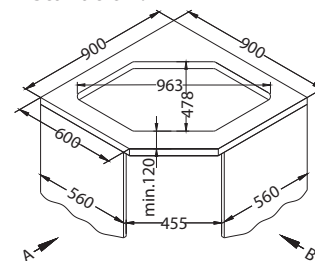

Installation: