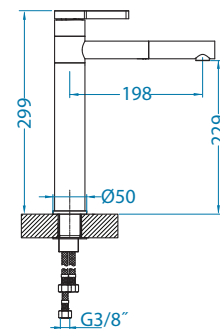

Zeos-P Monarch

pcs 10

surface	code	*SRP €/pcs	Special offer
gold	1136501	299,90 €	
copper	1136502	299,90 €	
bronze	1136503	299,90 €	
anthracite	1136504	299,90 €	

Zina Monarch

pcs 10

surface	code	*SRP €/pcs	Special offer
gold	1136509	289,90 €	
copper	1136510	289,90 €	
bronze	1136511	289,90 €	
anthracite	1136512	289,90 €	