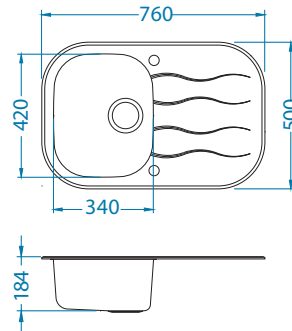

Wave 10

1127251

Size: 620 x 500 mm
Bowl dimensions: 340 x 420 x 175 mm

glass top	code	type	waste	Ø35 mm	*packing	*SRP €/pcs	Special offer
white RAL 9003	SAT 1102727	reversible	3 1/2"	2x	carton 1/12	469,90 €	
black RAL 9005	SAT 1102726	reversible	3 1/2"	2x	carton 1/12	469,90 €	
*SAT	1102936	reversible	3 1/2"	2x	carton 1/12	669,90 €	

SAT - satin

* RAL/Graphics on request with min. resolution 250 dpi

Installation:

Accessories:

Chopping board
wooden
1016018

Wave 20

1127251

Size: 760 x 500 mm
Bowl dimensions: 340 x 420 x 175 mm

glass top	code	type	waste	Ø35 mm	*packing	*SRP €/pcs	Special offer
white RAL 9003	SAT 1102729	reversible	3 1/2"	2x	carton 1/6	519,90 €	
black RAL 9005	SAT 1102728	reversible	3 1/2"	2x	carton 1/6	519,90 €	
*SAT	1102940	reversible	3 1/2"	2x	carton 1/6	719,90 €	

SAT - satin

* RAL/Graphics on request with min. resolution 250 dpi

Installation:

Accessories:

Chopping board
wooden
1016018

Wave 30

1127258

Size: 760 x 500 mm
Bowl dimensions: 340 x 420 x 175 mm
148 x 300 x 120 mm

glass top	code	type	waste	Ø35 mm	*packing	*SRP €/pcs	Special offer
white RAL 9003	SAT 1102741	reversible	3 1/2"	2x	carton 1/6	619,90 €	
black RAL 9005	SAT 1102730	reversible	3 1/2"	2x	carton 1/6	619,90 €	
*SAT	1102944	reversible	3 1/2"	2x	carton 1/6	819,90 €	

SAT - satin

* RAL/Graphics on request with min. resolution 250 dpi

Installation:

Accessories:

Chopping board
wooden
1016018

Strainer bowl
stainless
1062602