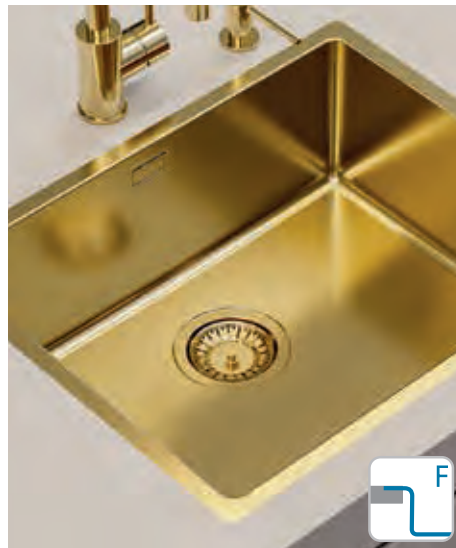

Installation: