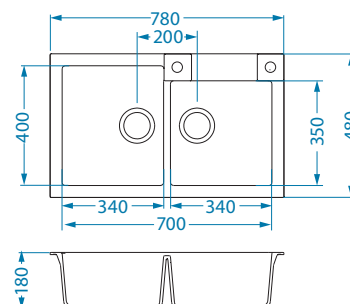

Installation:

Size: 780 x 480 mm
Bowl dimensions: 400 x 400 x 180 mm

surface	code	type	waste	Ø35 mm	*packing	*SRP €/pcs	Special offer
	G11-arctic 1090944	reversible	3 1/2"	2x	carton 1 / 12	199,90 €	
	G81-concrete 1122745	reversible	3 1/2"	2x	carton 1 / 12	199,90 €	
	G22-terra 1090941	reversible	3 1/2"	2x	carton 1 / 12	199,90 €	
	G55-beige 1090946	reversible	3 1/2"	2x	carton 1 / 12	199,90 €	
	G91-carbon 1090942	reversible	3 1/2"	2x	carton 1 / 12	199,90 €	