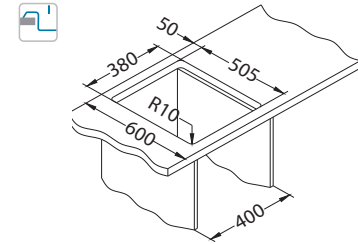

NAT - semi-shiny * RAL/Graphics on request with min. resolution 250 dpi

Size: 860 x 540 mm
Bowl dimensions: 340 x 400 x 200 mm

Installation:

Accessories:

Chopping board safety glass
1084835 - black

Chopping board safety glass
1087883 - white