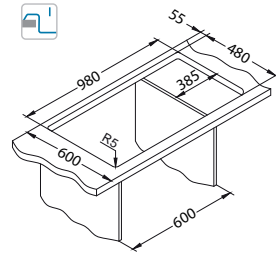

Installation: