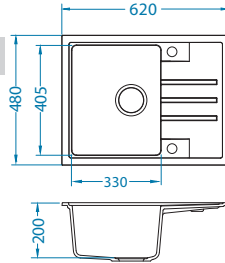

Intermezzo 30

Size: 620 x 480 mm
Bowl dimensions: 330 x 405 x 200 mm

NEW

surface	code	type	waste	Ø35 mm	*packing	*SRP €/pcs	Special offer
G11-arctic	1117037	reversible	3 1/2"	2x	carton 1 / 14	219,90 €	
G81-concrete	1119691	reversible	3 1/2"	2x	carton 1 / 14	219,90 €	
G55-beige	1117039	reversible	3 1/2"	2x	carton 1 / 14	219,90 €	
G91-carbon	1117044	reversible	3 1/2"	2x	carton 1 / 14	219,90 €	
G90-deep black	1149080	reversible	3 1/2"	2x	carton 1 / 14	219,90 €	

Accessories:

Chopping board
wooden
1080029

Strainer bowl
stainless
1119835

Undermounting set
1135533

Installation*:

*U - installation into a cabinet with mask by means of 2 undermounting sets 1135533 (not enclosed).

Intermezzo 40

Size: 680 x 480 mm
Bowl dimensions: 380 x 405 x 200 mm

NEW

surface	code	type	waste	Ø35 mm	*packing	*SRP €/pcs	Special offer
G11-arctic	1144965	reversible	3 1/2"	2x	carton 1 / 14	229,90 €	
G81-concrete	1144967	reversible	3 1/2"	2x	carton 1 / 14	229,90 €	
G55-beige	1144966	reversible	3 1/2"	2x	carton 1 / 14	229,90 €	
G91-carbon	1144968	reversible	3 1/2"	2x	carton 1 / 14	229,90 €	
G90-deep black	1149126	reversible	3 1/2"	2x	carton 1 / 14	229,90 €	

Accessories:

Chopping board
wooden
1080029

Strainer bowl
stainless
1119835

Undermounting set
1135533

Installation*:

*U - installation into a cabinet with mask by means of 2 undermounting sets 1135533 (not enclosed).

Intermezzo 130

Size: 780 x 480 mm
Bowl dimensions: 460 x 405 x 200 mm

NEW

surface	code	type	waste	Ø35 mm	*packing	*SRP €/pcs	Special offer
G11-arctic	1117046	reversible	3 1/2"	2x	carton 1 / 10	229,90 €	
G81-concrete	1119692	reversible	3 1/2"	2x	carton 1 / 10	229,90 €	
G55-beige	1117048	reversible	3 1/2"	2x	carton 1 / 10	229,90 €	
G91-carbon	1117050	reversible	3 1/2"	2x	carton 1 / 10	229,90 €	
G90-deep black	1149117	reversible	3 1/2"	2x	carton 1 / 10	229,90 €	

Accessories: