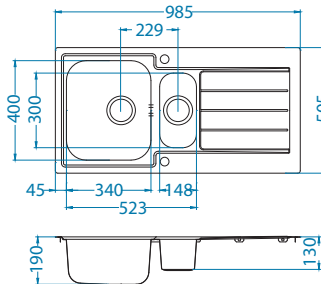

Line Maxim 10

Size: 985 x 505 mm
Bowl dimensions: 340 x 400 x 190 mm
148 x 300 x 130 mm

Accessories:

Chopping board safety glass 1063063
Strainer bowl stainless 1062602
Chopping board wooden 1064565
AllRound 1131412

surface	code	type	waste	Ø35 mm	*packing	*SRP €/pcs	Special offer
SAT	1085952	reversible	3 1/2"	2x	carton 1 / 10	399,90 €	

SAT - satin

Installation*:

* F - installation needs specific treatment of worktop cut-out according to sink enclosed instructions

Line Maxim 20

Size: 865 x 505 mm
Bowl dimensions: 340 x 400 x 190 mm

Accessories:

Chopping board safety glass 1063063
Strainer bowl stainless 1062602
Chopping board wooden 1064565
AllRound 1131412

surface	code	type	waste	Ø35 mm	*packing	*SRP €/pcs	Special offer
SAT	1085954	reversible	3 1/2"	2x	carton 1 / 12	319,90 €	239,90 €

SAT - satin

Installation*:

* F - installation needs specific treatment of worktop cut-out according to sink enclosed instructions

Line Maxim 50

Size: 620 x 505 mm
Bowl dimensions: 340 x 400 x 190 mm
148 x 300 x 130 mm

Accessories:

Chopping board safety glass 1063063
Strainer bowl stainless 1062602
Chopping board wooden 1064565
AllRound 1131412

surface	code	type	waste	Ø35 mm	*packing	*SRP €/pcs	Special offer
SAT	1085957	reversible	3 1/2"	2x	carton 1 / 14	359,90 €	

SAT - satin

Installation*:

* F - installation needs specific treatment of worktop cut-out according to sink enclosed instructions

* SRP is a non-binding recommended retail price including VAT.
* Packing: pieces in a carton / pieces on a pallet