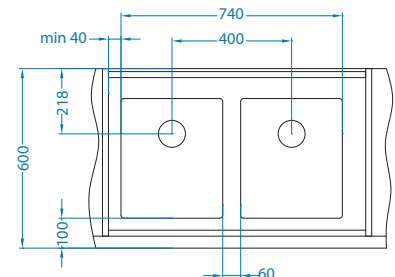

QUADRIX 20+20-U