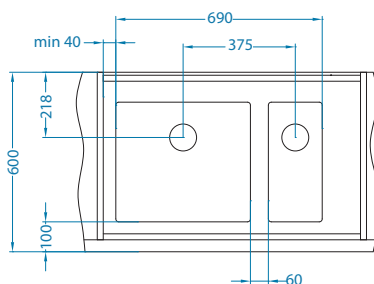

QUADRIX 10+40-U