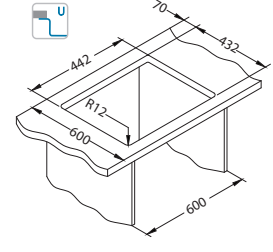

Installation*:

*U - installation by means of undermounting set 1135533 (not enclosed).