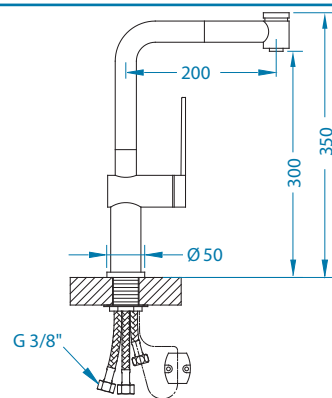

surface	code	*SRP €/pcs	Special offer
CHR-BR	1103779	449,90 €