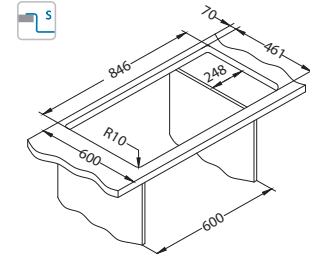

Installation*:

* F - installation needs specific treatment of worktop cut-out according to sink enclosed instructions

Size: 860 x 472 mm
Bowl dimensions: 400 x 400 x 205 mm