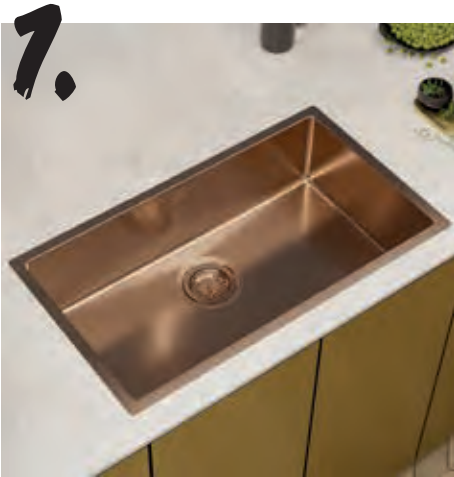

4.

Now, add cleverly designed
and functional accessories
and transform a kitchen
sink into a super functional
elegance.