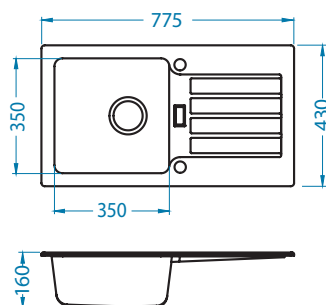

Size: 775 x 430 mm
Bowl dimensions: 350 x 350 x 160 mm

surface	code	type	waste	Ø35 mm	*packing	*SRP €/pcs	Special offer
G11-arctic	1100886	reversible	3 1/2"	2x	carton 1 / 12	179,90 €	
G55-beige	1076857	reversible	3 1/2"	2x	carton 1 / 12	179,90 €	
G91-carbon	1076858	reversible	3 1/2"	2x	carton 1 / 12	179,90 €