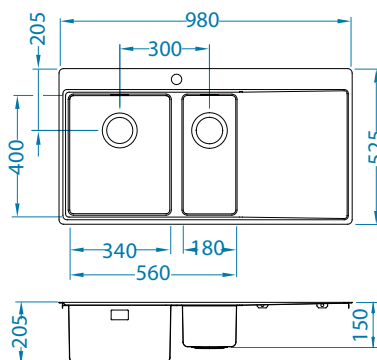

Pure 40

left

Size: 790 x 525 mm
Bowl dimensions: 400 x 400 x 205 mm

surface	code	type	waste ø35 mm	*packing	*SRP €/pcs	Special offer
KMB	1149514	left	3 1/2"	1x carton 1/8	499,90 €	
	1149516	right				

KMB - satin bowl, brushed surface

Installation*:

* F - installation needs specific treatment of worktop cut-out according to sink enclosed instructions

Accessories:

Strainer bowl stainless 1119835

Chopping board wooden 1080029

Chopping board safety glass 1084835 - black

AllRound 1131412

Pure 50

left

Size: 860 x 525 mm
Bowl dimensions: 450 x 400 x 205 mm

surface	code	type	waste ø35 mm	*packing	*SRP €/pcs	Special offer
KMB	1149517	left	3 1/2"	1x carton 1/8	549,90 €	429,90 €
	1149518	right				

KMB - satin bowl, brushed surface

Installation*:

* F - installation needs specific treatment of worktop cut-out according to sink enclosed instructions

Accessories:

Strainer bowl stainless 1119835

Chopping board wooden 1080029

Chopping board safety glass 1084835 - black

AllRound 1131412

Pure 60

left

Velikost pomivalnika: 980 x 525 mm
Velikost posode: 340 x 400 x 205 mm
180 x 400 x 150 mm

surface	code	type	waste ø35 mm	*packing	*SRP €/pcs	Special offer
KMB	1149519	left	3 1/2"	1x carton 1/8	599,90 €	
	1149520	right				

KMB - satin bowl, brushed surface

Installation*:

* F - installation needs specific treatment of worktop cut-out according to sink enclosed instructions

Accessories:

Strainer bowl stainless 1119835

Chopping board wooden 1080029

Chopping board safety glass 1084835 - black

AllRound 1131412