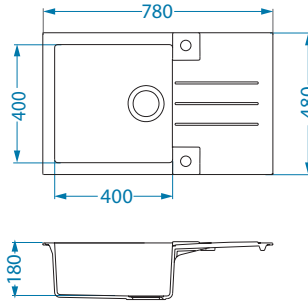

Installation:

Size: 780 x 480 mm
Bowl dimensions: 400 x 400 x 180 mm

surface	code	type	waste	Ø35 mm	*packing	*SRP €/pcs	Special offer
	G11-arctic 1090944	reversible	3 1/2"	2x	carton 1 / 12	199,90 €	
	G81-concrete 1122745	reversible	3 1/2"	2x	carton 1 / 12	199,90 €	
	G22-terra 1090941	reversible	3 1/2"	2x	carton 1 / 12	199,90 €	
	G55-beige 1090946	reversible	3 1/2"	2x	carton 1 / 12	199,90 €	
	G91-carbon 1090942	reversible	3 1/2"	2x	carton 1 / 12	199,90 €	