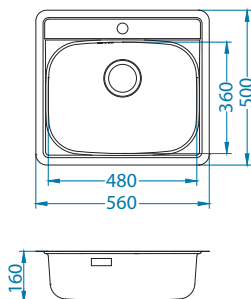

1130551

Size: 560 x 500 mm
Bowl dimensions: 480 x 360 x 160 mm

Accessories:

Detergent dispenser
1016099 - CHR-P

Undermounting set
1119093

surface	code	type	waste	Ø35 mm	*packing	*SRP €/pcs	Special offer
NAT	1103108	single	3 1/2"	1x	carton 1 / 14	199,90 €	

NAT - smooth

Installation*:

* F - installation needs specific treatment of worktop cut-out according to sink enclosed instructions.
* U - installation by means of undermounting set 1119093 (not enclosed).

Size: 560 x 500 mm
Bowl dimensions: 480 x 360 x 160 mm

Accessories:

Detergent dispenser
1016099 - CHR-P

Waste kit
1130551

surface	code	type	waste	Ø35 mm	*packing	*SRP €/pcs	Special offer
NAT	1106813	single	3 1/2"	1x	sleeve 0 / 68	99,90 €	79,90 €
LEI	1103106	single	3 1/2"	1x	sleeve 0 / 68	99,90 €	

NAT - smooth
LEI - leinen

Installation:

* SRP is a non-binding recommended retail price including VAT.
* Packing: pieces in a carton / pieces on a pallet