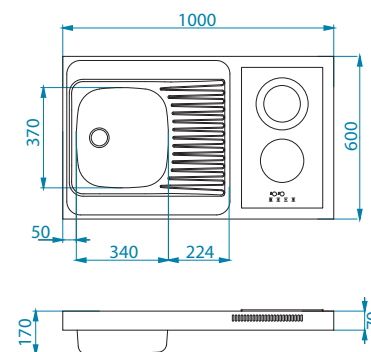

Combi Ceral 100

Surface finish: SAT
Size: 1000 x 600 x 70 mm
Rated voltage: 230 V/50 Hz
Rated power input: 3000 W