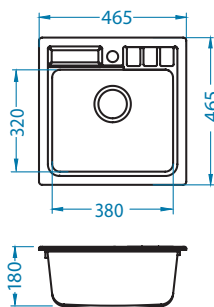

Niagara 10

Size: fi 510 mm
Bowl dimensions: fi 400 x 175 mm

surface	code	type	waste	Ø35 mm	*packing	*SRP €/pcs	Special offer
G11-arctic	1100884	single	3 1/2"	2x	carton 1 / 12	149,90 €	
G55-beige	1076855	single	3 1/2"	2x	carton 1 / 12	149,90 €	
G91-carbon	1076856	single	3 1/2"	2x	carton 1 / 12	149,90 €	

Installation:

Niagara 20

Size: 465 x 465 mm
Bowl dimensions: 380 x 320 x 180 mm

surface	code	type	waste	Ø35 mm	*packing	*SRP €/pcs	Special offer
G11-arctic	1100885	single	3 1/2"	1x	carton 1 / 14	159,90 €	
G55-beige	1089483	single	3 1/2"	1x	carton 1 / 14	159,90 €	
G91-carbon	1089484	single	3 1/2"	1x	carton 1 / 14	159,90 €	

Installation:

Niagara 30

Size: 775 x 430 mm
Bowl dimensions: 350 x 350 x 160 mm

surface	code	type	waste	Ø35 mm	*packing	*SRP €/pcs	Special offer
G11-arctic	1100886	reversible	3 1/2"	2x	carton 1 / 12	179,90 €	
G55-beige	1076857	reversible	3 1/2"	2x	carton 1 / 12	179,90 €	
G91-carbon	1076858	reversible	3 1/2"	2x	carton 1 / 12	179,90 €	

Installation: