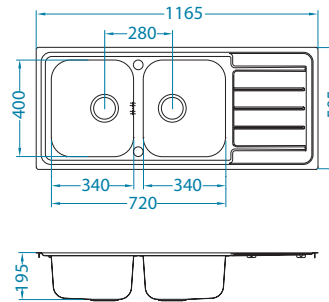

Installation*: