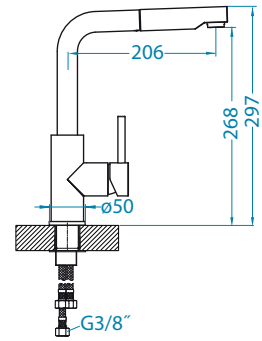

surface	code	*SRP €/pcs	Special offer
CHR	1129047	179,90 €	
NIC-BR	1132901	179,90 €	
G11	1129046	179,90 €	
G55	1129045	179,90 €	
G81	1129044	179,90 €	
G91	1129048	179,90 €