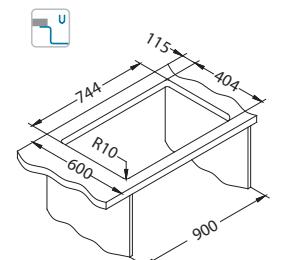

Installation*:

* F - installation needs specific treatment of worktop cut-out according to sink enclosed instructions.
* U - installation by means of undermounting set 1119093 (not enclosed).