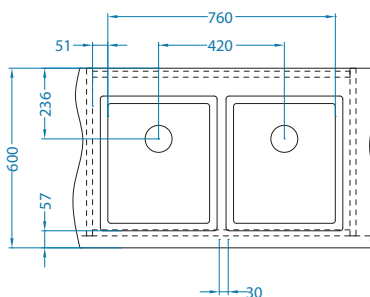

Monarch Quadrix bowl configurations

Cabinet width 900 mm

QUADRIX 20+20-FS