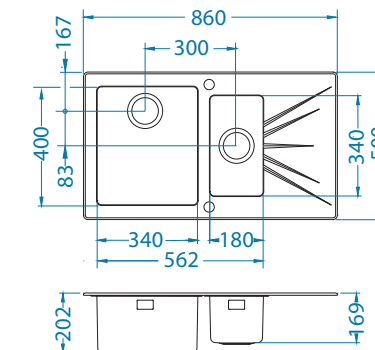

SAT - satin

* RAL/Graphics on request with min. resolution 250 dpi

Size: 860 x 500 mm
Bowl dimensions: 340 x 400 x 195 mm
180 x 340 x 160 mm

Installation:

Accessories:

Strainer bowl stainless 1119835

Chopping board safety glass 1084835 - black