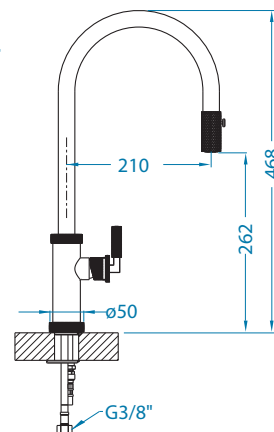

surface	code	*SRP €/pcs	Special offer
NIC-BR	1132178	499,90 €	
black mat	1132179	449,90 €	
CHR	1132177	399,90 €