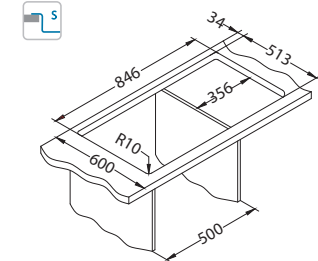

KMB - satin bowl, brushed surface

Installation*:

* F - installation needs specific treatment of worktop cut-out according to sink enclosed instructions

Size: 860 x 525 mm
Bowl dimensions: 450 x 400 x 205 mm