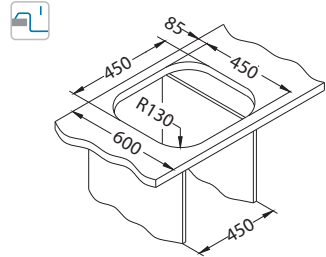

Installation:

Accessories:

Chopping board
wooden
1016018