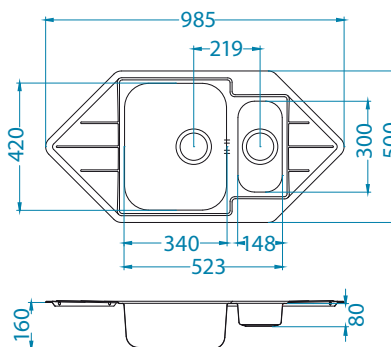

Chopping board safety glass 1063063
Strainer bowl stainless 1062602
Chopping board wooden 1064565
AllRound 1131412

surface	code	type	waste Ø35 mm	*packing	*SRP €/pcs	Special offer
NAT	1065674	reversible	3 1/2"	0	sleeve 0/30	209,90 €
LEI	1085940	reversible	3 1/2"	0	sleeve 0/30	239,90 €

NAT - smooth
LEI - leinen