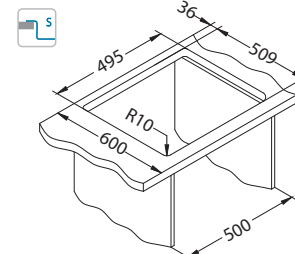

Size: 515 x 525 mm
Bowl dimensions: 450 x 400 x 195 mm

Installation*:

Accessories:

Waste trap (no waste)
1068989

Strainer bowl
1119836 - gold
1119837 - anthracite
1119839 - bronze
1119838 - copper

Chopping board
safety glass
1084835 - black