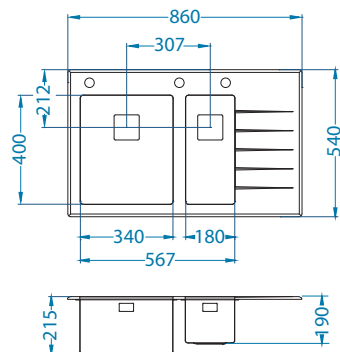

NAT - semi-shiny * RAL/Graphics on request with min. resolution 250 dpi

Size: 860 x 540 mm
Bowl dimensions: 340 x 400 x 200 mm
180 x 400 x 175 mm

Installation:

Accessories:

Chopping board safety glass
1084835 - black