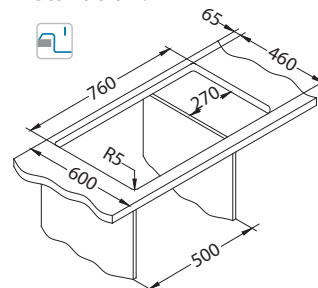

Installation: