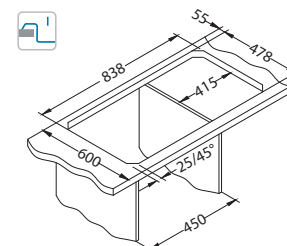

Installation: