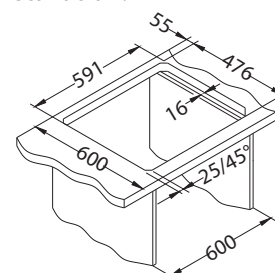

Installation: