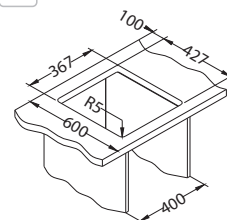

Način Installation::