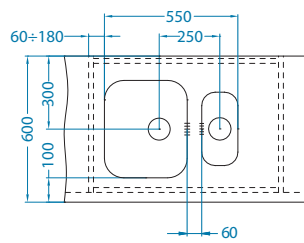

Size: 480 x 400 mm
Bowl dimensions: 480 x 400 x 180 mm

Accessories:

Waste trap
(no waste)
1068989

Waste trap
(no waste)
1033153

Chopping board
wooden
1016019

Monarch Variant 40

surface	code	type	waste	Ø 35 mm	*packing	*SRP €/pcs	Special offer
gold	1113584	single	3 1/2"	0	carton 1 / 14	299,90 €	
copper	1113586	single	3 1/2"	0	carton 1 / 14	299,90 €	
bronze	1113587	single	3 1/2"	0	carton 1 / 14	299,90 €	
anthracite	1113589	single	3 1/2"	0	carton 1 / 14	299,90 €	

Size: 340 x 400 mm
Bowl dimensions: 340 x 400 x 180 mm

Accessories:

Waste trap
(no waste)
1068989

Waste trap
(no waste)
1033153

Chopping board
wooden
1016018

Monarch Variant 110

surface	code	type	waste	Ø 35 mm	*packing	*SRP €/pcs	Special offer
gold	1114240	single	3 1/2"	0	carton 1 / 15	249,90 €	
copper	1114241	single	3 1/2"	0	carton 1 / 15	249,90 €	
bronze	1114242	single	3 1/2"	0	carton 1 / 15	249,90 €	
anthracite	1114243	single	3 1/2"	0	carton 1 / 15	249,90 €	

Size: 148 x 300 mm
Bowl dimensions: 148 x 300 x 120 mm

Accessories:

Waste trap
(no waste)
1068989

Waste trap
(no waste)
1033153

Strainer bowl
1069009 - gold
1069008 - copper
1103811 - bronze
1078591 - anthracite

Monarch Variant [U] bowl configurations

Cabinet width 800 mm

Variant 10+Variant 110

Variant 40+Variant 110

Cabinet width 900 mm

Variant 40-2x

Cabinet width 1000 mm

Variant 10+Variant 40