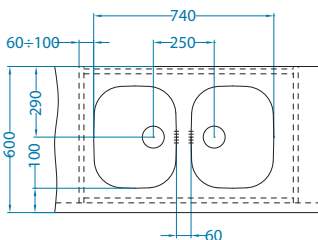

Variant 20-2x

Waste kit: 1130559
Waste kit Pop-up: 1127258