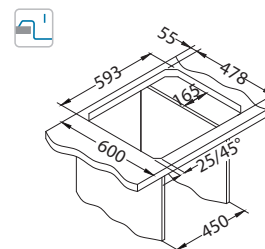

Installation: