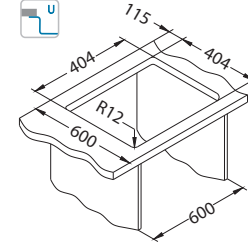

Installation*:

* F - installation needs specific treatment of worktop cut-out according to sink enclosed instructions.

* U - installation by means of undermounting set 1119093 (not enclosed).