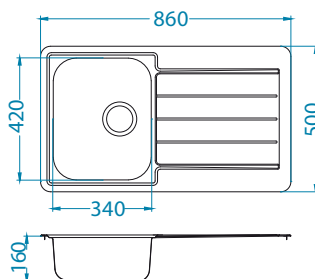

Line 20

ALVEUS

1130551

Size: 860 x 500 mm
Bowl dimensions: 340 x 420 x 160 mm

Accessories:

Chopping board safety glass 1063063
Strainer bowl stainless 1062602
Chopping board wooden 1064565
AllRound 1131412

surface	code	type	waste Ø35 mm	*packing	*SRP €/pcs	Special offer
NAT	1065560	reversible	3 1/2"	0	sleeve 0/30	159,90 €
LEI	1065579	reversible	3 1/2"	0	sleeve 0/30	179,90 €

NAT - smooth

Installation:

Line 40

1130555

Size: 985 x 500 mm
Bowl dimensions: 340 x 420 x 160 mm
148 x 300 x 80 mm

Accessories:

Chopping board safety glass 1063063
Strainer bowl stainless 1062602
Chopping board wooden 1064565
AllRound 1131412

surface	code	type	waste Ø35 mm	*packing	*SRP €/pcs	Special offer
NAT	1065674	reversible	3 1/2"	0	sleeve 0/30	209,90 €
LEI	1085940	reversible	3 1/2"	0	sleeve 0/30	239,90 €

NAT - smooth
LEI - leinen

Installation:

Line 50

1130555

Size: 615 x 500 mm
Bowl dimensions: 340 x 420 x 160 mm
148 x 300 x 80 mm

Accessories:

Chopping board safety glass 1063063
Strainer bowl stainless 1062602
Chopping board wooden 1064565
AllRound 1131412

surface	code	type	waste Ø35 mm	*packing	*SRP €/pcs	Special offer
NAT	1065676	reversible	3 1/2"	0	sleeve 0/60	169,90 €

NAT - smooth

Installation: