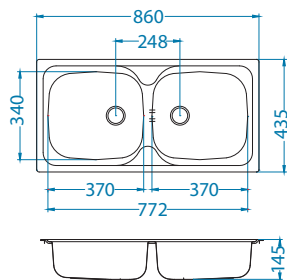

Basic 60

surface	code	type	waste	Ø35 mm	*packing	*SRP €/pcs	Special offer
NAT	1008843	reversible	1 1/2"	/	sleeve 0 / 72	109,90 €	
LEI	1009181	reversible	1 1/2"	/	sleeve 0 / 72	119,00 €	

NAT - smooth LEI - leinen

Size: 860 x 435 mm
Bowl dimensions: 340 x 370 x 145 mm

Installation:

Accessories:

Waste kit
1011717

Chopping board
wooden
1016018

Strainer basket
CHR
1109414

Basic 70

surface	code	type	waste	Ø35 mm	*packing	*SRP €/pcs	Special offer
NAT	1008846	dvojni	1 1/2"	/	sleeve 0 / 36	129,90 €	

NAT - smooth

Size: 860 x 435 mm
Bowl dimensions: 340 x 370 x 145 mm
340 x 370 x 145 mm

Installation:

Accessories:

Waste kit
1071240

Chopping board
wooden
1016018

Strainer basket
CHR
1109414

Basic 80

surface	code	type	waste	Ø35 mm	*packing	*SRP €/pcs	Special offer
NAT	1008844	reversible	1 1/2"	/	sleeve 0 / 36	99,90 €	39,90 €
LEI	1008993	reversible	1 1/2"	/	sleeve 0 / 36	119,90 €	

NAT - smooth LEI - leinen

Size: 860 x 435 mm
Bowl dimensions: 340 x 370 x 145 mm

Installation:

Accessories:

Waste kit
1071237

Chopping board
wooden
1016018

Strainer basket
CHR
1109414

* SRP is a non-binding recommended retail price including VAT.
* Packing: pieces in a carton / pieces on a pallet