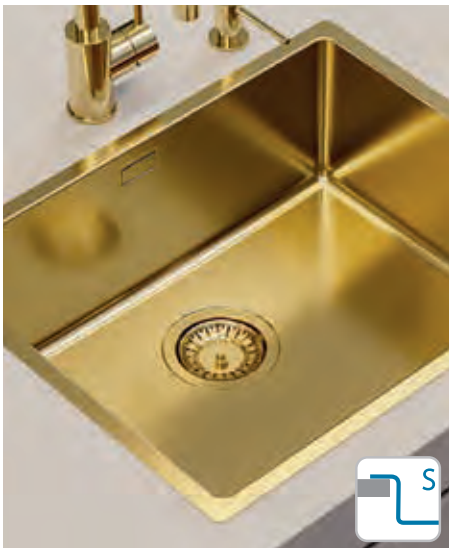

Installation: