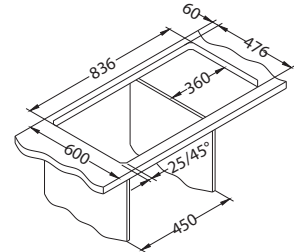

Installation: