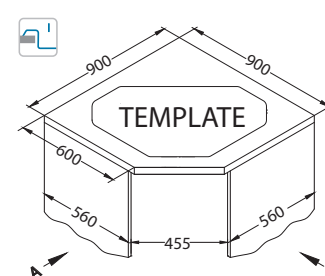

Installation: