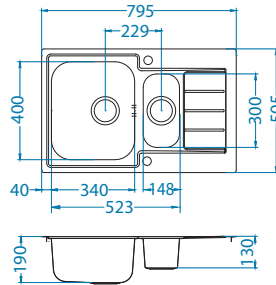

Line Maxim 60

1127248

Size: 620 x 505 mm
Bowl dimensions: 340 x 400 x 190 mm

Accessories:

Chopping board safety glass 1063063
Strainer bowl stainless 1062602
Chopping board wooden 1064565
AllRound 1131412

surface	code	type	waste	ø35 mm	*packing	*SRP €/pcs	Special offer
SAT	1085959	reversible	3 1/2"	2x	carton 1 / 14	289,90 €	

SAT - satin

Installation*:

* F - installation needs specific treatment of worktop cut-out according to sink enclosed instructions

Line Maxim 70

1127257

Size: 795 x 505 mm
Bowl dimensions: 340 x 400 x 190 mm
148 x 300 x 130 mm

Accessories:

Chopping board safety glass 1063063
Strainer bowl stainless 1062602
Chopping board wooden 1064565
AllRound 1131412

surface	code	type	waste	ø35 mm	*packing	*SRP €/pcs	Special offer
SAT	1085960	reversible	3 1/2"	2x	carton 1 / 12	399,90 €	

SAT - satin

Installation*:

* F - installation needs specific treatment of worktop cut-out according to sink enclosed instructions

Line Maxim 90

1127257

Size: 795 x 505 mm
Bowl dimensions: 340 x 400 x 190 mm
340 x 400 x 190 mm

Accessories:

Chopping board safety glass 1063063
Strainer bowl stainless 1062602
Chopping board wooden 1064565
AllRound 1131412

surface	code	type	waste	ø35 mm	*packing	*SRP €/pcs	Special offer
SAT	1092002	reversible	3 1/2"	2x	carton 1 / 12	399,90 €	

SAT - satin

Installation*:

* F - installation needs specific treatment of worktop cut-out according to sink enclosed instructions