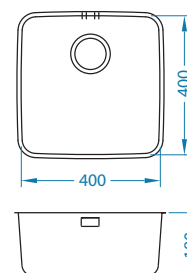

Accessories:

Waste
1130534

Waste Pop-Up
1127247

Waste kit
1130551

Waste kit Pop-Up
1127251

Chopping board
wooden
1016019

Detergent dispenser - PEAR
1136559 - CHR

AllRound
1131412