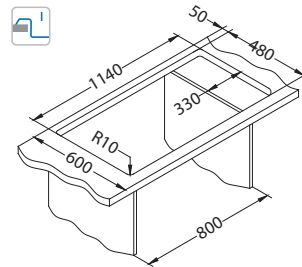

Installation:

* SRP is a non-binding recommended retail price including VAT.
* Packing: pieces in a carton / pieces on a pallet