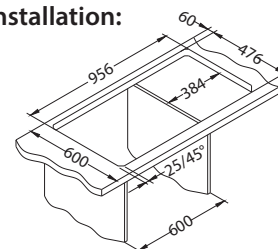

Installation: