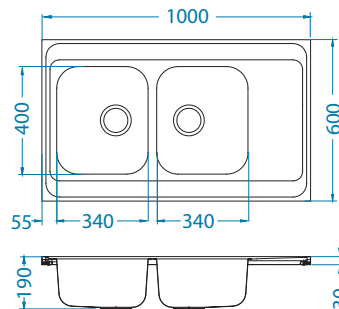

Classic Pro 30

1130551

Size: 800 x 600 mm
Bowl dimensions: 340 x 400 x 190 mm

Accessories:

Chopping board wooden 1016018
Strainer basket CHR 1109414
Strainer bowl stainless 1062602
AllRound 1131412

surface	code	type	waste	Ø35 mm	*packing	*SRP € / pcs	Special offer
SAT	1130469	reversible	3 1/2"	/	carton 1 / 10	229,90 €	

SAT - satin

Installation:

Classic Pro 70

1130551

Size: 1000 x 600 mm
Bowl dimensions: 340 x 400 x 190 mm

Accessories:

Chopping board wooden 1016018
Strainer basket CHR 1109414
Strainer bowl stainless 1062602
AllRound 1131412

surface	code	type	waste	Ø35 mm	*packing	*SRP € / pcs	Special offer
SAT	1130471	reversible	3 1/2"	/	carton 1 / 8	249,90 €	

SAT - satin

Način vgradnje:

Classic Pro 80

1130551

Size: 1000 x 600 mm
Bowl dimensions: 340 x 400 x 195 mm
340 x 400 x 195 mm

Accessories:

Chopping board wooden 1016018
Strainer basket CHR 1109414
Strainer bowl stainless 1062602
AllRound 1131412

surface	code	type	waste	Ø35 mm	*packing	*SRP € / pcs	Special offer
SAT	1130472	reversible	3 1/2"	/	carton 1 / 8	299,90 €	

SAT - satin

Installation:

* SRP is a non-binding recommended retail price including VAT.
* Packing: pieces in a carton / pieces on a pallet