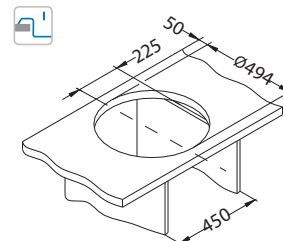

Installation: