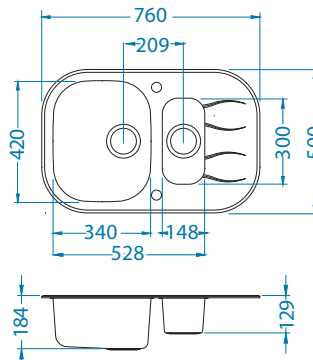

1127258

Size: 760 x 500 mm
Bowl dimensions: 340 x 420 x 175 mm
148 x 300 x 120 mm

glass top	code	type	waste	Ø35 mm	*packing	*SRP €/pcs	Special offer
white RAL 9003	SAT 1102741	reversible	3 1/2"	2x	carton 1/6	619,90 €	
black RAL 9005	SAT 1102730	reversible	3 1/2"	2x	carton 1/6	619,90 €	
*SAT	1102944	reversible	3 1/2"	2x	carton 1/6	819,90 €	

SAT - satin

* RAL/Graphics on request with min. resolution 250 dpi