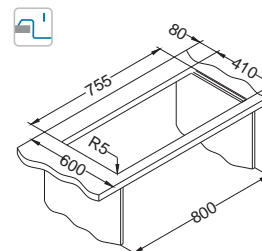

Installation: