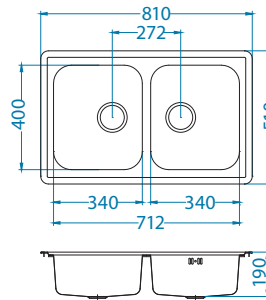

Elegant 40

Size: 810 x 510 mm
Bowl dimensions: 340 x 400 x 190 mm
340 x 400 x 190 mm

Accessories:

Chopping board wooden 1016018
Strainer basket CHR 1109414
Strainer bowl stainless 1062602
AllRound 1131412

surface	code	type	waste	Ø35 mm	*packing	*SRP €/pcs	Special offer
SAT	1009383	reversible	3 1/2"	/	sleeve 0/30	299,90 €	249,90 €

SAT - satin

Installation:

Elegant 70

Size: 1110 x 510 mm
Bowl dimensions: 340 x 400 x 190 mm
340 x 400 x 190 mm

Accessories:

Chopping board wooden 1016018
Strainer basket CHR 1109414
Strainer bowl stainless 1062602
AllRound 1131412

surface	code	type	waste	Ø35 mm	*packing	*SRP €/pcs	Special offer
SAT	*1009386	reversible	3 1/2"	/	sleeve 0/30	319,90 €	

SAT - satin

*Available until stocks last!

Installation:

Elegant 110

Size: 810 x 510 mm
Bowl dimensions: 340 x 400 x 190 mm
148 x 300 x 130 mm

Accessories:

Chopping board wooden 1016018
Strainer basket CHR 1109414
Strainer bowl stainless 1062602
AllRound 1131412

surface	code	type	waste	Ø35 mm	*packing	*SRP €/pcs	Special offer
SAT	1009247	reversible	3 1/2"	/	sleeve 0/30	299,90 €	

SAT - satin

Installation:

* SRP is a non-binding recommended retail price including VAT.
* Packing: pieces in a carton / pieces on a pallet