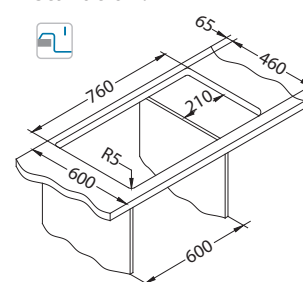

Installation:

* SRP is a non-binding recommended retail price including VAT.
* Packing: pieces in a carton / pieces on a pallet