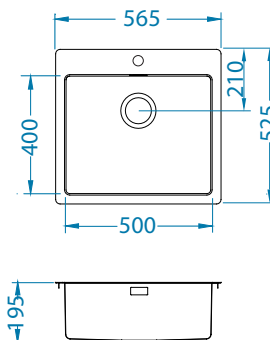

Size: 565 x 525 mm
Bowl dimensions: 500 x 400 x 195 mm

Installation*:

Accessories:

Strainer bowl
stainless
1119835

Chopping board
wooden
1080029

Chopping board
safety glass
1084835 - black

ALVEUS
TriTop 400
1084325