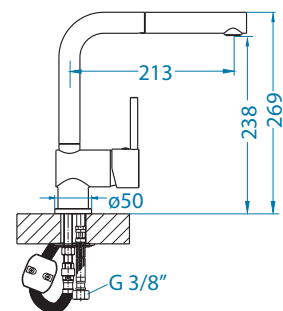

surface	code	*SRP €/pcs	Special offer
CHR	1096119	199,90 €