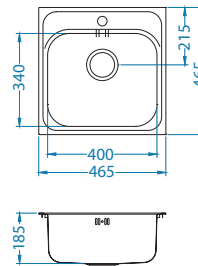

Basic 130

Size: 465 x 465 mm
Bowl dimensions: 340 x 400 x 160 mm

Accessories:

Waste kit
1011717

Chopping board
wooden
1016018

Strainer basket
CHR
1109414

surface	code	type	waste	ø35 mm	*packing	*SRP €/pcs	Special offer
NAT	1008825	single	1 1/2"	1x	sleeve 0 / 68	109,90 €	

NAT - smooth

Installation:

Basic 140

Size: 465 x 465 mm
Bowl dimensions: 340 x 400 x 185 mm

Accessories:

Waste kit
1130537

Chopping board
wooden
1016018

Strainer basket
CHR
1109414

surface	code	type	waste	ø35 mm	*packing	*SRP €/pcs	Special offer
SAT	1100905	single	3 1/2"	1x	sleeve 0 / 60	149,90 €	99,90 €

SAT- satin

Installation:

Basic 150

Size: 780 x 435 mm
Bowl dimensions: 360 x 355 x 140 mm

Accessories:

Waste kit
1071237 - 1 1/2"
1130544 - 3 1/2"

surface	code	type	waste	ø35 mm	*packing	*SRP €/pcs	Special offer
NAT	1136530	reversible	1 1/2"	/	sleeve 0 / 36	99,90 €	69,90 €
NAT	1136532	reversible	3 1/2"	/	sleeve 0 / 36	99,90 €	

NAT - smooth LEI - leinen

Installation: