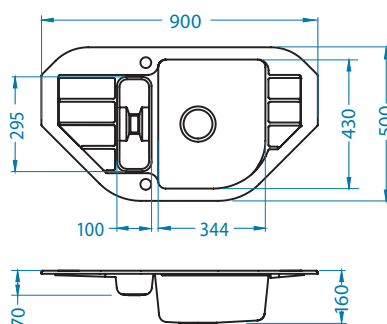

Installation:

Niagara 60

Size: 900 x 500 mm
Bowl dimensions: 344 x 430 x 160 mm
100 x 295 x 70 mm

surface	code	type	waste	Ø35 mm	*packing	*SRP €/pcs	Special offer
G11-arctic	1100889	corner	3 1/2"	2x	carton 1 / 9	219,90 €	
G55-beige	1090939	corner	3 1/2"	2x	carton 1 / 9	219,90 €	
G91-carbon	1090940	corner	3 1/2"	2x	carton 1 / 9	219,90 €	