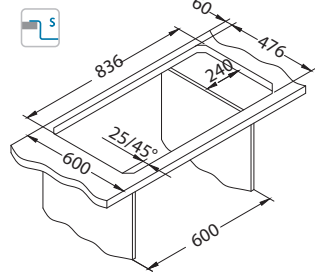

Installation: