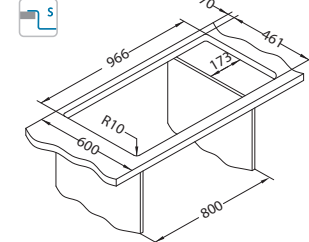

KMB - satin bowl, brushed surface

Installation*:

* F - installation needs specific treatment of worktop cut-out according to sink enclosed instructions

Size: 980 x 472 mm
Bowl dimensions: 500 x 400 x 205 mm