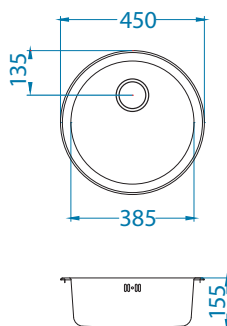

Accessories:

Waste kit
1011717 - 1 1/2"
1130537 - 3 1/2"

Strainer basket
CHR
1109412

surface	code	type	waste	Ø35 mm	*packing	*SRP €/pcs	Special offer
NAT	1084837	single	3 1/2"	/	sleeve 0 / 114	79,90 €	
NAT	1008987	single	1 1/2"	/	sleeve 0 / 114	79,90 €	
LEI	1084838	single	3 1/2"	/	sleeve 0 / 114	89,90 €	
LEI	1009130	single	1 1/2"	/	sleeve 0 / 114	89,90 €	

NAT - smooth   LEI - leinen