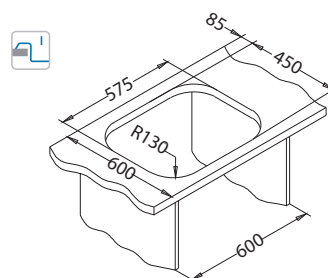

Installation: