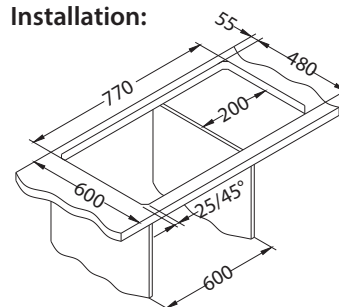

Installation: