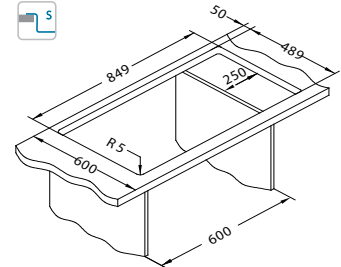

Installation*:

* F - installation needs specific treatment of worktop cut-out according to sink enclosed instructions