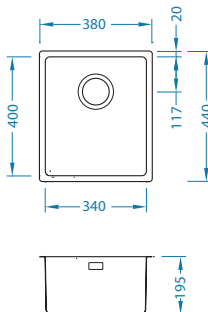

Bowl dimensions: 340 x 400 x 195 mm

Accessories:

Waste trap (no waste)
1068989

Waste trap (no waste)
1033153

Strainer bowl
1119836 - gold
1119837 - anthracite
1119839 - bronze
1119838 - copper

Detergent dispenser-KORK
1129079 - gold
1135544 - anthracite
1135543 - bronze
1135542 - copper