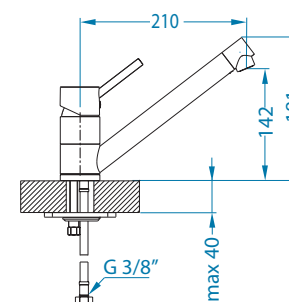

Oz

surface	code	*SRP €/pcs	Special offer
black mat	1136515	199,90 €	
CHR	1134856	159,90 €	129,90 €

Cleo

surface	code	*SRP €/pcs	Special offer
G11	1107682	189,90 €	
G02M	1107683	189,90 €	
G05M	1107687	189,90 €	