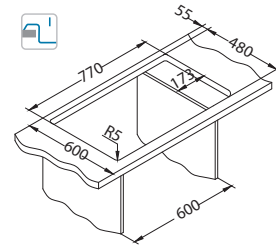

Installation: