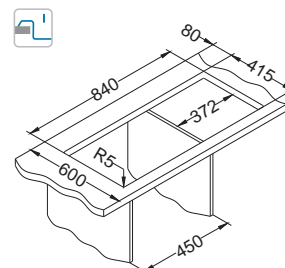

NAT - smooth LEI - leinen

Size: 860 x 435 mm
Bowl dimensions: 340 x 370 x 145 mm

Installation:

Accessories:

Waste kit
1011717

Chopping board
wooden
1016018

Strainer basket
CHR
1109414

Basic 70