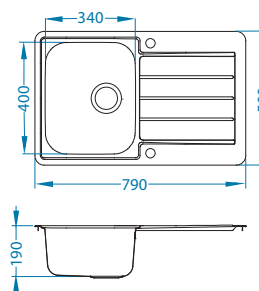

Line Maxim 60

1127248 1064388*

Size: 615 x 500 mm
Bowl dimensions: 340 x 400 x 190 mm

Accessories:

Chopping board safety glass 1063063
Strainer bowl stainless 1062602
Chopping board wooden 1064565
AllRound 1131412

surface	code	type	waste	Ø35 mm	*packing	*SRP €/pcs	Special offer
SAT	1085947	reversible	3 1/2"	2x	carton 1 / 14	249,90 €	
SAT	1089613*	reversible	3 1/2"	/	sleeve 0 / 60	209,90 €	

SAT - satin

Installation:

Line Maxim 70

1127257 1130555*

Size: 790 x 500 mm
Bowl dimensions: 340 x 400 x 190 mm
148 x 300 x 130 mm

Accessories:

Chopping board safety glass 1063063
Strainer bowl stainless 1062602
Chopping board wooden 1064565
AllRound 1131412

surface	code	type	waste	Ø35 mm	*packing	*SRP €/pcs	Special offer
SAT	1085948	reversible	3 1/2"	2x	carton 1 / 12	359,90 €	
SAT	1089614*	reversible	3 1/2"	/	sleeve 0 / 30	299,90 €	

SAT - satin

Installation:

Line Maxim 80

1127251

Size: 790 x 500 mm
Bowl dimensions: 340 x 400 x 190 mm

Accessories:

Chopping board safety glass 1063063
Strainer bowl stainless 1062602
Chopping board wooden 1064565
AllRound 1131412

surface	code	type	waste	Ø35 mm	*packing	*SRP €/pcs	Special offer
SAT	1100216	reversible	3 1/2"	2x	carton 1 / 12	229,90 €	

SAT - satin

Installation: