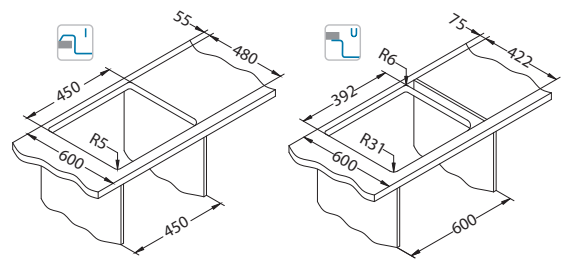

Installation*:

*U - installation into a cabinet with mask by means of undermounting set 1135533 (not enclosed).

Atrox 30

Size: 590 x 500 mm
Bowl dimensions: 510 x 340 x 195 mm

surface	code	type	waste	Ø35 mm	*packing	*SRP €/pcs	Special offer
G11-arctic	1131991	single	3 1/2"	1x	carton 1 / 18	249,90 €	
G81-concrete	1131995	single	3 1/2"	1x	carton 1 / 18	249,90 €	
G22-terra	1131993	single	3 1/2"	1x	carton 1 / 18	249,90 €	
G55-beige	1131994	single	3 1/2"	1x	carton 1 / 18	209,00 €	
G91-carbon	1131996	single	3 1/2"	1x	carton 1 / 18	249,90 €