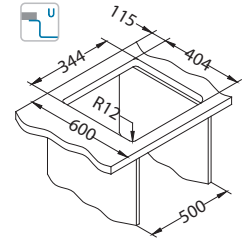

Installation*:

* F - installation needs specific treatment of worktop cut-out according to sink enclosed instructions.

* U - installation by means of undermounting set 1119093 (not enclosed).