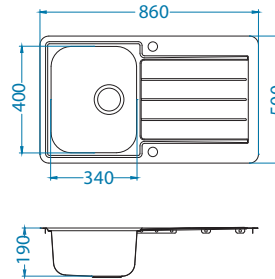

Line Maxim 10

surface	code	type	waste	Ø35 mm	*packing	*SRP €/pcs	Special offer
SAT	1085943	reversible	3 1/2"	2x	carton 1 / 12 sleeve 0 / 30	349,90 €	259,90 €
SAT	1089610*	reversible	3 1/2"	/		299,90 €	

SAT - satin

Installation:

Size: 980 x 500 mm
Bowl dimensions: 340 x 400 x 190 mm
148 x 300 x 130 mm

Accessories:

Chopping board safety glass 1063063
Strainer bowl stainless 1062602
Chopping board wooden 1064565
AllRound 1131412

Line Maxim 20

surface	code	type	waste	Ø35 mm	*packing	*SRP €/pcs	Special offer
SAT	1085945	reversible	3 1/2"	2x	carton 1 / 12	229,90 €	209,90 €
SAT	1089611*	reversible	3 1/2"	/	sleeve 0 / 30	209,90 €	

SAT - satin

Installation:

Size: 860 x 500 mm
Bowl dimensions: 340 x 400 x 190 mm

Accessories:

Chopping board safety glass 1063063
Strainer bowl stainless 1062602
Chopping board wooden 1064565
AllRound 1131412

Line Maxim 50

surface	code	type	waste	Ø35 mm	*packing	*SRP €/pcs	Special offer
SAT	1085946	reversible	3 1/2"	2x	carton 1 / 14 sleeve 0 / 60	299,90 €	289,90 €
SAT	1089612*	reversible	3 1/2"	/		289,90 €	

SAT - satin

Installation:

Size: 615 x 500 mm
Bowl dimensions: 340 x 400 x 190 mm
148 x 300 x 130 mm

Accessories:

Chopping board safety glass 1063063
Strainer bowl stainless 1062602
Chopping board wooden 1064565
AllRound 1131412

* SRP is a non-binding recommended retail price including VAT.
* Packing: pieces in a carton / pieces on a pallet