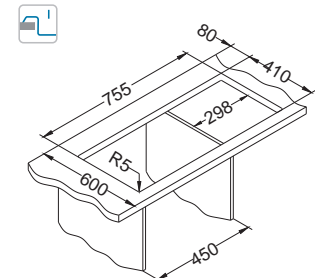

NAT - smooth LEI - leinen

Installation:

Basic 160

ALVEUS

Size: 780 x 435 mm
Bowl dimensions: 340 x 370 x 140 mm
340 x 370 x 140 mm

Accessories:

Waste kit
1071240 - 1¹/₂"
1130554 - 3¹/₂"

Chopping board
wooden 1016018