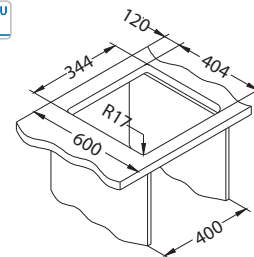

Installation: