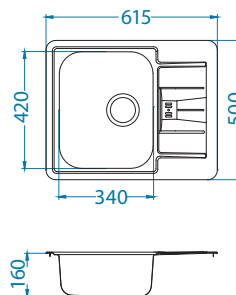

Size: 615 x 500 mm
Bowl dimensions: 340 x 420 x 160 mm

Accessories:

Chopping board
safety glass
1063063

Strainer bowl
1069009 - gold
1069008 - cooper
1103811 - bronze
1078591 - anthracite

Chopping board
wooden
1064565