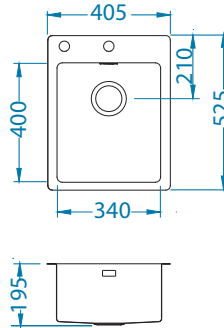

Pure Up 10

Until the stock lasts!

ALVEUS

1123351

Size: 405 x 525 mm
Bowl dimensions: 340 x 400 x 195 mm

Accessories:

Strainer bowl
stainless
1119835

Chopping board
wooden
1080029

Chopping board
safety glass
1084835 - black

ALVEUS TriTop 340
1084327

surface	code	type	waste	Ø35 mm	*packing	*SRP €/pcs	Special offer
	KMB 1123785	single	3 1/2"	2x	carton 1 / 14	449,90 €	

KMB - satin bowl, brushed surface

Installation*:

* F - installation needs specific treatment of worktop cut-out according to sink enclosed instructions.

Pure Up 20

Until the stock lasts!

1123351

Size: 465 x 525 mm
Bowl dimensions: 400 x 400 x 195 mm

Accessories:

Strainer bowl
stainless
1119835

Chopping board
wooden
1080029

Chopping board
safety glass
1084835 - black

ALVEUS TriTop 400
1084325

surface	code	type	waste	Ø35 mm	*packing	*SRP €/pcs	Special offer
	KMB 1123786	single	3 1/2"	2x	carton 1 / 14	499,90 €	

KMB - satin bowl, brushed surface

Installation*:

* F - installation needs specific treatment of worktop cut-out according to sink enclosed instructions.

Pure Up 30

Until the stock lasts!

1123351

Size: 515 x 525 mm
Bowl dimensions: 450 x 400 x 195 mm

Accessories:

Strainer bowl
stainless
1119835

Chopping board
wooden
1080029

Chopping board
safety glass
1084835 - black

ALVEUS TriTop 400
1084325

surface	code	type	waste	Ø35 mm	*packing	*SRP €/pcs	Special offer
	KMB 1123787	single	3 1/2"	2x	carton 1 / 14	549,90 €	429,90 €

KMB - satin bowl, brushed surface

Installation*:

* F - installation needs specific treatment of worktop cut-out according to sink enclosed instructions.

* SRP is a non-binding recommended retail price including VAT.
* Packing: pieces in a carton / pieces on a pallet