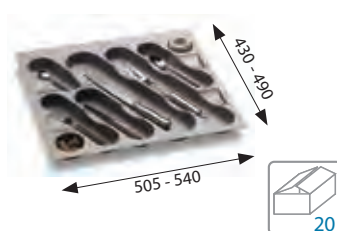

code	*SRP €/pcs	Special offer
1090347	5,90 €	

Cutlery tray PE-450

plastic

code	*SRP €/pcs	Special offer
1090348	6,90 €	

Cutlery tray PE-600

plastic

code	*SRP €/pcs	Special offer
1090349	9,90 €	

Cutlery tray PE-900