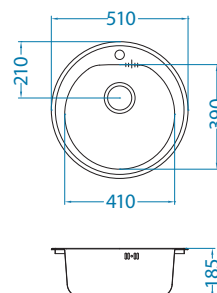

Size: fi510 mm
Bowl dimensions: fi 410 x 185 mm

Installation:

The PUSH Pop Up draining system will make for a clean, prestigious look of your sink and kitchen. Operating the PUSH Pop Up draining system is extremely easy... with just a push of a button, you can open and close the drainer, which is elegantly hidden under a magnetic plate.