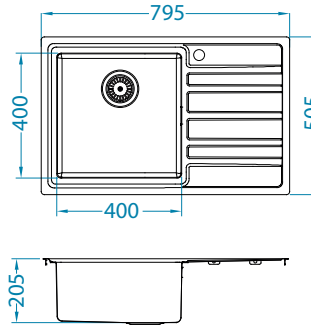

Rando 30 FS

left

Size: 795 x 505 mm
Bowl dimensions: 400 x 400 x 205 mm

Accessories:

Strainer bowl stainless 1119835

Chopping board wooden 1080029

AllRound 1131412

surface	code	type	waste	Ø35 mm	*packing	*SRP €/pcs	Special offer
SAT	1149725	left	3 1/2"	1x	carton 1 / 8	449,90 €	
SAT	1149726	right	3 1/2"	1x	carton 1 / 8	449,90 €	

SAT - satin

Installation*:

* F - installation needs specific treatment of worktop cut-out according to sink enclosed instructions

Rando 50 FS

left

Size: 865 x 505 mm
Bowl dimensions: 450 x 400 x 205 mm

Accessories:

Strainer bowl stainless 1119835

Chopping board wooden 1080029

AllRound 1131412

surface	code	type	waste	Ø35 mm	*packing	*SRP €/pcs	Special offer
SAT	1149728	left	3 1/2"	1x	carton 1 / 8	499,90 €	
SAT	1149731	right	3 1/2"	1x	carton 1 / 8	499,90 €	

SAT - satin

Installation*:

* F - installation needs specific treatment of worktop cut-out according to sink enclosed instructions

Rando 30

left

Size: 790 x 500 mm
Bowl dimensions: 400 x 400 x 205 mm

Accessories:

Strainer bowl stainless 1119835

Chopping board wooden 1080029

AllRound 1131412

surface	code	type	waste	Ø35 mm	*packing	*SRP €/pcs	Special offer
SAT	1149525	left	3 1/2"	1x	carton 1 / 8	449,90 €	
SAT	1149526	right	3 1/2"	1x	carton 1 / 8	449,90 €	

SAT - satin

Installation:

* SRP is a non-binding recommended retail price including VAT.
* Packing: pieces in a carton / pieces on a pallet