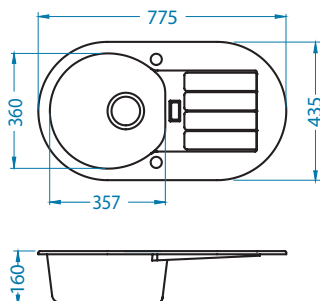

Installation:

Niagara 40

Size: 775 x 435 mm
Bowl dimensions: 357 x 360 x 160 mm

surface	code	type	waste	Ø35 mm	*packing	*SRP €/pcs	Special offer
G11-arctic	1100887	reversible	3 1/2"	2x	carton 1 / 12	179,90 €	
G55-beige	1076859	reversible	3 1/2"	2x	carton 1 / 12	179,90 €	
G91-carbon	1076860	reversible	3 1/2"	2x	carton 1 / 12	179,90 €	