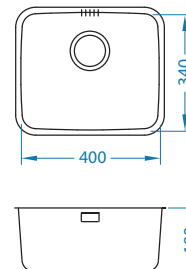

Accessories:

Waste
1130534

Waste Pop-Up
1127247

Waste kit
1130551

Waste kit Pop-Up
1127251

Chopping board
wooden
1016018

Chopping board
wooden
1016019

Detergent dispenser - PEAR
1136559 - CHR

AllRound
1131412