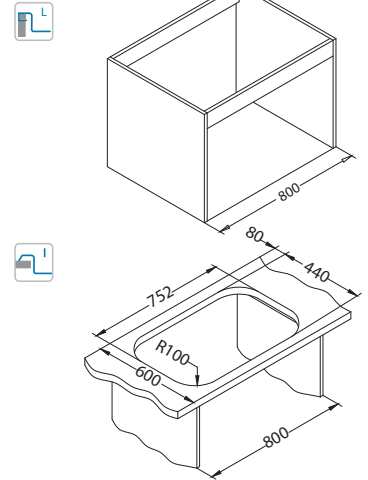

Installation: