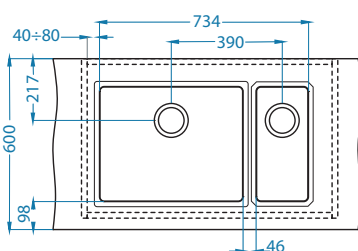

KOMBINO 50 + KOMBINO 10