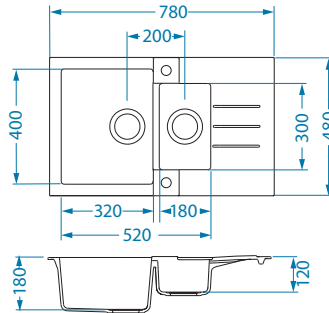

Size: 780 x 480 mm
Bowl dimensions: 320 x 400 x 180 mm
180 x 300 x 120 mm

surface	code	type	waste	Ø35 mm	*packing	*SRP €/pcs	Special offer
G11-arctic	1090952	reversible	3 1/2"	2x	carton 1 / 12	229,90 €	
G81-concrete	1122742	reversible	3 1/2"	2x	carton 1 / 12	229,90 €	
G22-terra	1090953	reversible	3 1/2"	2x	carton 1 / 12	229,90 €	
G55-beige	1090954	reversible	3 1/2"	2x	carton 1 / 12	229,90 €	
G91-carbon	1090955	reversible	3 1/2"	2x	carton 1 / 12	229,90 €