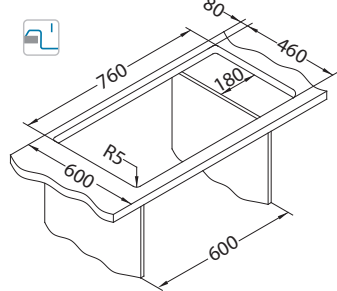

Installation: