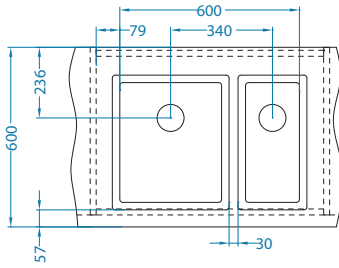

Quadrix bowl configurations [FS]

Cabinet width 800 mm

QUADRIX 10+20-FS