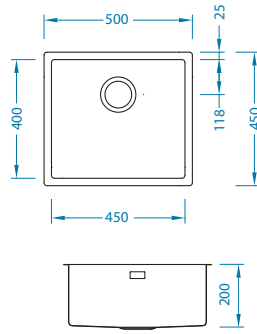

Accessories:

Waste kit
1130551

Waste kit
Pop-Up
1127251

Undermounting set
1119093

Strainer bowl
stainless
1119835

surface	code	type	waste Ø35 mm	*packing	*SRP €/pcs	Special offer
BRS	1102605	single	3 1/2"	/ carton 1 / 14	499,90 €	

BRS - brushed