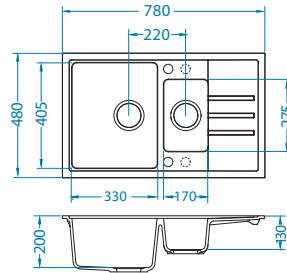

Accessories:

Chopping board
wooden
1080029

Strainer bowl
stainless
1119835

**Undermounting
set**
1135533

Strainer bowl
stainless
1122700