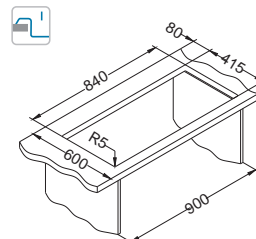

Installation:

Accessories:

Waste kit
1071240

Chopping board
wooden
1016018

Strainer basket
CHR
1109414