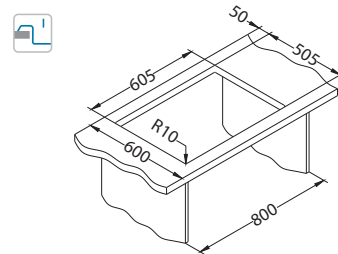

NAT - semi-shiny * RAL/Graphics on request with min. resolution 250 dpi

Size: 860 x 540 mm
Bowl dimensions: 340 x 400 x 200 mm

Installation:

Accessories:

Chopping board safety glass
1084835 - black

Chopping board safety glass
1087883 - white

NAT - semi-shiny * RAL/Graphics on request with min. resolution 250 dpi

Size: 860 x 540 mm
Bowl dimensions: 340 x 400 x 200 mm
180 x 400 x 175 mm

Installation:

Accessories:

Chopping board safety glass
1084835 - black