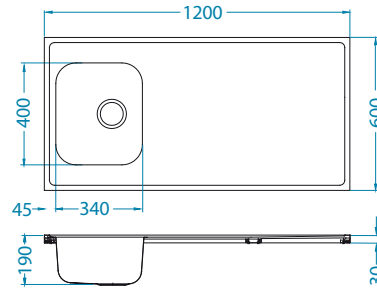

SAT - satin

Installation:

Classic Pro 100

1130555

Size: 1200 x 600 mm
Bowl dimensions: 340 x 400 x 190 mm
340 x 400 x 190 mm

Accessories:

Chopping board wooden 1016018
Strainer basket CHR 1109414
Strainer bowl stainless 1062602
AllRound 1131412