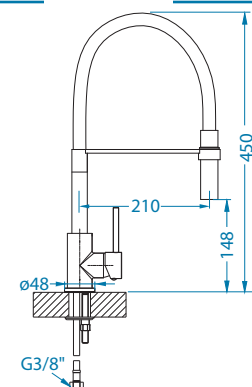

Azeta - P

surface	code	*SRP €/pcs	Special offer
CHR	1096119	199,90 €	

Cleo - P

surface	code	*SRP €/pcs	Special offer
CHR-BR	1088776	199,90 €	

Elia

surface	code	*SRP €/pcs	Special offer
CHR	1129024	199,90 €	