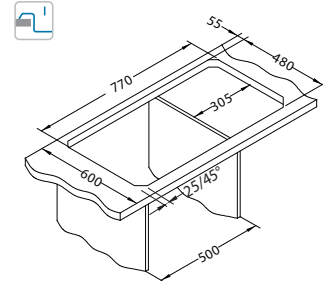

Installation: