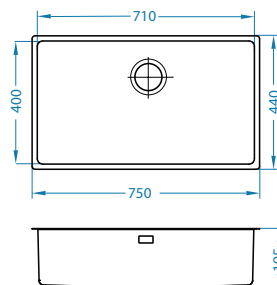

SAT - satin

Size: 750 x 440 mm
Bowl dimensions: 710 x 400 x 195 mm

Accessories:

Waste kit
1130551

Waste kit
Pop-Up
1127251

Strainer bowl
stainless
1119835

AllRound
1131412

Installation: