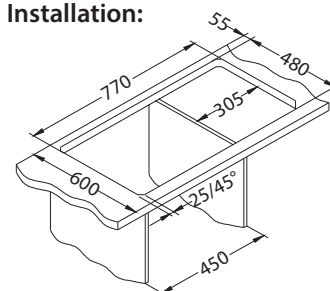

Installation: