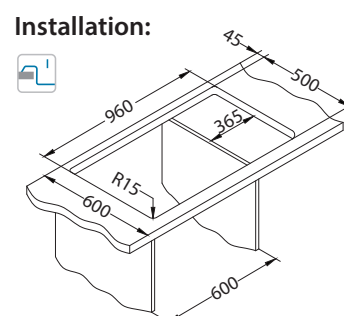

Installation:

* SRP is a non-binding recommended retail price including VAT.
* Packing: pieces in a carton / pieces on a pallet