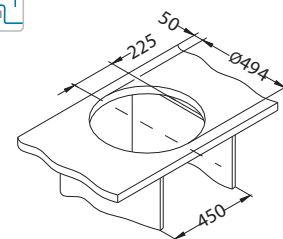

Size: fi510 mm
Bowl dimensions: fi 410 x 185 mm

Installation:

The PUSH Pop Up draining system will make for a clean, prestigious look of your sink and kitchen. Operating the PUSH Pop Up draining system is extremely easy... with just a push of a button, you can open and close the drainer, which is elegantly hidden under a magnetic plate.