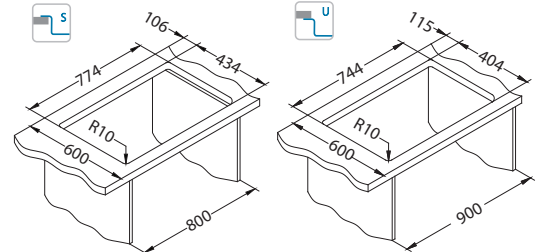

Installation*: