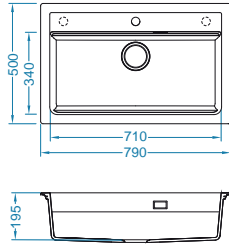

Atrox 40

ALVEUS

Size: 790 x 500 mm
Bowl dimensions: 710 x 340 x 195 mm

surface	code	type	waste	Ø35 mm	*packing	*SRP €/pcs	Special offer
G11-arctic	1140443	single	3 1/2"	1x	carton 1 / 12	349,90 €	
G81-concrete	1140446	single	3 1/2"	1x	carton 1 / 12	349,90 €	
G22-terra	1140444	single	3 1/2"	1x	carton 1 / 12	349,90 €	
G55-beige	1140445	single	3 1/2"	1x	carton 1 / 12	349,90 €	
G91-carbon	1140447	single	3 1/2"	1x	carton 1 / 12	349,90 €	

Accessories:

Chopping board
wooden
1144970
*for I installation

AllRound - mini
1136662

Stainless steel container
GN-1/2-P- 65 mm
1008902

Undermounting set
1135533

Installation*:

*U - installation into a cabinet with mask by means of 2 undermounting sets 1135533 (not enclosed).

Atrox 50

Size: 790 x 500 mm
Bowl dimensions: 390 x 340 x 195 mm
300 x 340 x 195 mm

surface	code	type	waste	Ø35 mm	*packing	*SRP €/pcs	Special offer
G11-arctic	1131997	single	3 1/2"	1x	carton 1 / 12	299,90 €	
G81-concrete	1132001	single	3 1/2"	1x	carton 1 / 12	299,90 €	
G22-terra	1131999	single	3 1/2"	1x	carton 1 / 12	299,90 €	
G55-beige	1132000	single	3 1/2"	1x	carton 1 / 12	299,90 €	
G91-carbon	1132002	single	3 1/2"	1x	carton 1 / 12	299,90 €	

Accessories:

Chopping board
wooden
1144970
*for I installation

AllRound - mini
1136662

Stainless steel container
GN-1/2-P- 65 mm
1008902

Undermounting set
1135533

Installation*:

*U - installation into a cabinet with mask by means of 2 undermounting sets 1135533 (not enclosed).