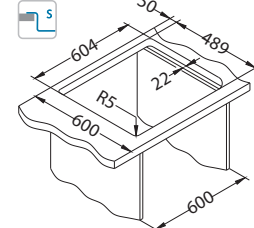

Installation*:

* F - installation needs specific treatment of worktop cut-out according to sink enclosed instructions

* SRP is a non-binding recommended retail price including VAT.
* Packing: pieces in a carton / pieces on a pallet