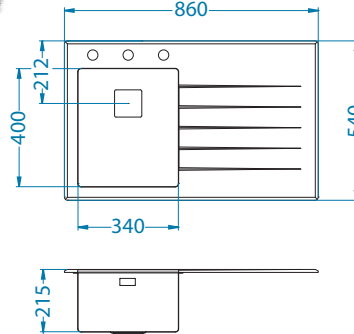

NAT - semi-shiny * RAL/Graphics on request with min. resolution 250 dpi

Size: 860 x 540 mm
Bowl dimensions: 340 x 400 x 200 mm

Installation:

Accessories:

Chopping board safety glass
1084835 - black

Chopping board safety glass
1087883 - white