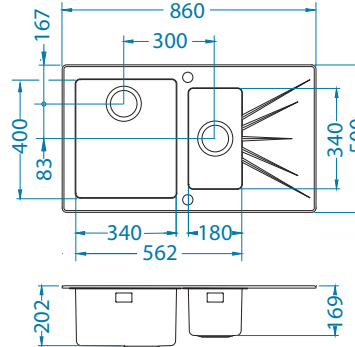

Karat Up 20

Until the stock lasts!

ALVEUS

1123353

glass top	code	type	waste	ø35 mm	*packing	*SRP €/pcs	Special offer
white	1123804	left	3 1/2"	2x	carton	699,90 €	
RAL 9003	1123805	right	3 1/2"	2x	1 / 6	699,90 €	
black	1123806	left	3 1/2"	2x	carton	699,90 €	
RAL 9005	1123807	right	3 1/2"	2x	1 / 6	699,90 €	
*SAT	1123808	left	3 1/2"	2x	carton	799,90 €	
	1123809	right	3 1/2"	2x	1 / 6	799,90 €	

SAT - satin

* RAL/Graphics on request with min. resolution 250 dpi

Size: 860 x 500 mm
Bowl dimensions: 340 x 400 x 195 mm
180 x 340 x 160 mm

Installation:

Accessories:

Strainer bowl stainless 1119835

Chopping board safety glass 1084835 - black

Chopping board safety glass 1087883 - white

Karat 10

1127251

glass top	code	type	waste	ø35 mm	*packing	*SRP €/pcs	Special offer
white	1102771	left	3 1/2"	2x	carton	519,90 €	
RAL 9003	1103658	right	3 1/2"	2x	1 / 6	519,90 €	
black	1102770	left	3 1/2"	2x	carton	519,90 €	
RAL 9005	1103657	right	3 1/2"	2x	1 / 6	519,90 €	
*SAT	1102953	left	3 1/2"	2x	carton	719,90 €	
	1103666	right	3 1/2"	2x	1 / 6	719,90 €	

SAT - satin

* RAL/Graphics on request with min. resolution 250 dpi

Size: 860 x 500 mm
Bowl dimensions: 340 x 400 x 195 mm

Installation:

Accessories:

Strainer bowl stainless 1119835

Chopping board safety glass 1084835 - black

Chopping board safety glass 1087883 - white

Karat 20

1092272

glass top	code	type	waste	ø35 mm	*packing	*SRP €/pcs	Special offer
white	1102773	left	3 1/2"	2x	carton	699,90 €	
RAL 9003	1103660	right	3 1/2"	2x	1 / 6	699,90 €	
black	1102772	left	3 1/2"	2x	carton	699,90 €	
RAL 9005	1103659	right	3 1/2"	2x	1 / 6	699,90 €	
*SAT	1102957	left	3 1/2"	2x	carton	899,90 €	
	1103670	right	3 1/2"	2x	1 / 6	899,90 €	

SAT - satin

* RAL/Graphics on request with min. resolution 250 dpi

Size: 860 x 500 mm
Bowl dimensions: 340 x 400 x 195 mm
180 x 340 x 160 mm

Installation:

Accessories:

Strainer bowl stainless 1119835