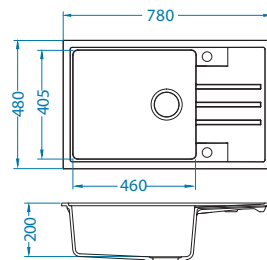

Intermezzo 30

Size: 620 x 480 mm
Bowl dimensions: 330 x 405 x 200 mm

NEW

surface	code	type	waste	Ø35 mm	*packing	*SRP €/pcs	Special offer
G11-arctic	1117037	reversible	3 1/2"	2x	carton 1 / 14	219,90 €	
G81-concrete	1119691	reversible	3 1/2"	2x	carton 1 / 14	219,90 €	
G55-beige	1117039	reversible	3 1/2"	2x	carton 1 / 14	219,90 €	
G91-carbon	1117044	reversible	3 1/2"	2x	carton 1 / 14	219,90 €	
G90-deep black	1149080	reversible	3 1/2"	2x	carton 1 / 14	219,90 €	

Accessories:

Chopping board
wooden
1080029

Strainer bowl
stainless
1119835

Undermounting set
1135533

Installation*:

*U - installation into a cabinet with mask by means of 2 undermounting sets 1135533 (not enclosed).

Intermezzo 40

Size: 680 x 480 mm
Bowl dimensions: 380 x 405 x 200 mm

NEW

surface	code	type	waste	Ø35 mm	*packing	*SRP €/pcs	Special offer
G11-arctic	1144965	reversible	3 1/2"	2x	carton 1 / 14	229,90 €	
G81-concrete	1144967	reversible	3 1/2"	2x	carton 1 / 14	229,90 €	
G55-beige	1144966	reversible	3 1/2"	2x	carton 1 / 14	229,90 €	
G91-carbon	1144968	reversible	3 1/2"	2x	carton 1 / 14	229,90 €	
G90-deep black	1149126	reversible	3 1/2"	2x	carton 1 / 14	229,90 €	

Accessories:

Chopping board
wooden
1080029

Strainer bowl
stainless
1119835

Undermounting set
1135533

Installation*:

*U - installation into a cabinet with mask by means of 2 undermounting sets 1135533 (not enclosed).

Intermezzo 130

Size: 780 x 480 mm
Bowl dimensions: 460 x 405 x 200 mm

NEW

surface	code	type	waste	Ø35 mm	*packing	*SRP €/pcs	Special offer
G11-arctic	1117046	reversible	3 1/2"	2x	carton 1 / 10	229,90 €	
G81-concrete	1119692	reversible	3 1/2"	2x	carton 1 / 10	229,90 €	
G55-beige	1117048	reversible	3 1/2"	2x	carton 1 / 10	229,90 €	
G91-carbon	1117050	reversible	3 1/2"	2x	carton 1 / 10	229,90 €	
G90-deep black	1149117	reversible	3 1/2"	2x	carton 1 / 10	229,90 €	

Accessories: