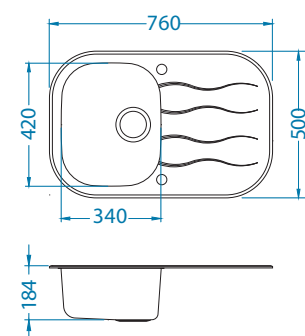

Wave Up 10

Until the stock lasts!

1123351

Size: 620 x 500 mm
Bowl dimensions: 340 x 420 x 175 mm

glass top	code	type	waste	ø35 mm	*packing	*SRP €/pcs	Special offer
white RAL 9003	SAT 1123810	reversible	3 1/2"	2x	carton 1/12	499,90 €	
black RAL 9005	SAT 1123811	reversible	3 1/2"	2x	carton 1/12	499,90 €	
	*SAT 1123812	reversible	3 1/2"	2x	carton 1/12	699,90 €	

SAT - satin

* RAL/Graphics on request with min. resolution 250 dpi

Accessories:

Chopping board
wooden
1016018

Installation:

Wave Up 20

Until the stock lasts!

1123351

Size: 760 x 500 mm
Bowl dimensions: 340 x 420 x 175 mm

glass top	code	type	waste	ø35 mm	*packing	*SRP €/pcs	Special offer
white RAL 9003	SAT 1123813	reversible	3 1/2"	2x	carton 1/6	549,90 €	
black RAL 9005	SAT 1123814	reversible	3 1/2"	2x	carton 1/6	549,90 €	
	*SAT 1123815	reversible	3 1/2"	2x	carton 1/6	749,90 €	

SAT - satin

* RAL/Graphics on request with min. resolution 250 dpi

Accessories:

Chopping board
wooden
1016018

Installation:

Wave Up 30

Until the stock lasts!

1123353

Size: 760 x 500 mm
Bowl dimensions: 340 x 420 x 175 mm
148 x 300 x 120 mm

glass top	code	type	waste	ø35 mm	*packing	*SRP €/pcs	Special offer
white RAL 9003	SAT 1123816	reversible	3 1/2"	2x	carton 1/6	649,90 €	
black RAL 9005	SAT 1123817	reversible	3 1/2"	2x	carton 1/6	649,90 €	
	*SAT 1123818	reversible	3 1/2"	2x	carton 1/6	849,90 €	

SAT - satin

* RAL/Graphics on request with min. resolution 250 dpi

Accessories:

Chopping board
wooden
1016018

Strainer bowl
stainless
1062602

Installation: