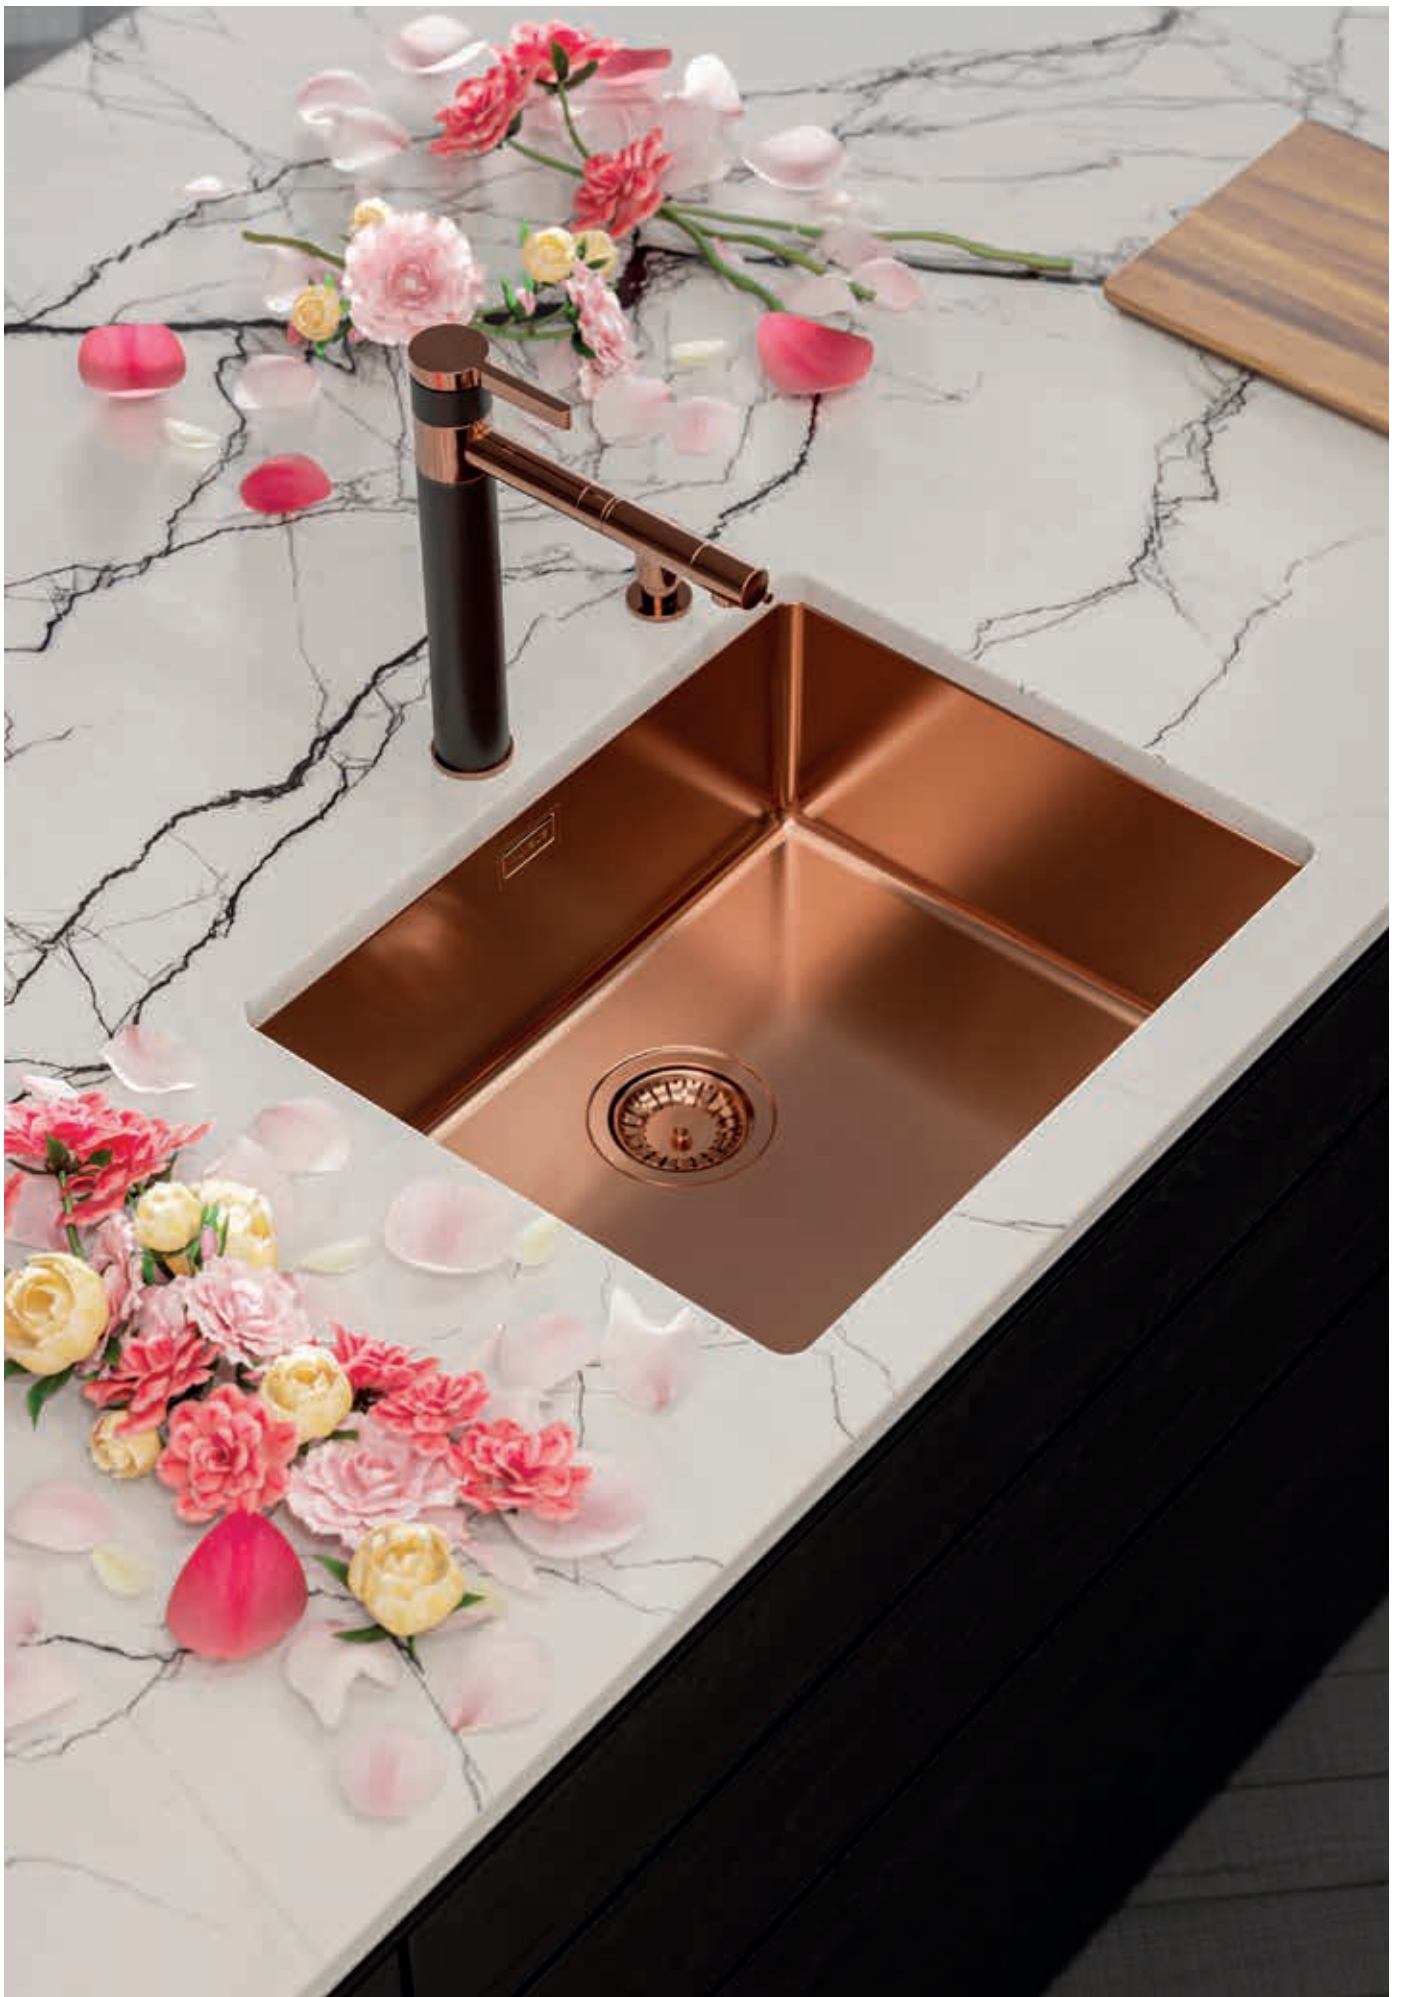

G55 - beige

G91 - carbon

G81 - concrete

G90 - deep black

NEW

Online support

The information, available anytime, anywhere.

We are aware that in addition to the product itself, much more information and files are crucial to help us with choosing and mounting the sink and faucet.