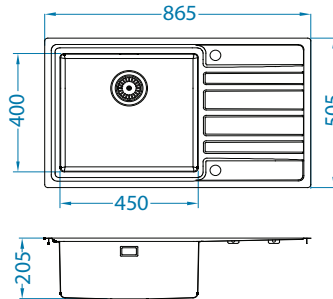

Rando Up 30

Until the stock lasts!

1123351

Size: 795 x 505 mm
Bowl dimensions: 400 x 400 x 205 mm

Accessories:

Strainer bowl stainless 1119835

Chopping board wooden 1080029

AllRound 1131412

surface	code	type	waste	Ø35 mm	*packing	*SRP €/pcs	Special offer
SAT	1136609	reversible	3 1/2"	2x	carton 1 / 8	499,90 €	

SAT - satin

Installation*:

* F - installation needs specific treatment of worktop cut-out according to sink enclosed instructions

Rando Up 50

Until the stock lasts!

left

1123351

Size: 865 x 505 mm
Bowl dimensions: 450 x 400 x 205 mm

Accessories:

Strainer bowl stainless 1119835

Chopping board wooden 1080029

AllRound 1131412

surface	code	type	waste	Ø35 mm	*packing	*SRP €/pcs	Special offer
SAT	1136611	left	3 1/2"	2x	carton 1 / 8	549,90 €	449,90 €
SAT	1136610	right	3 1/2"	2x	carton 1 / 8	549,90 €	449,90 €

SAT - satin

Installation*:

* F - installation needs specific treatment of worktop cut-out according to sink enclosed instructions

* SRP is a non-binding recommended retail price including VAT.
* Packing: pieces in a carton / pieces on a pallet