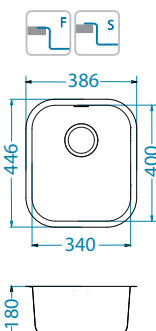

* SRP is a non-binding recommended retail price including VAT.
* Packing: pieces in a carton / pieces on a pallet