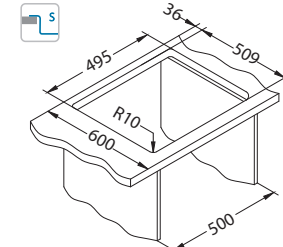

Installation*:

* F - installation needs specific treatment of worktop cut-out according to sink enclosed instructions

* SRP is a non-binding recommended retail price including VAT.
* Packing: pieces in a carton / pieces on a pallet