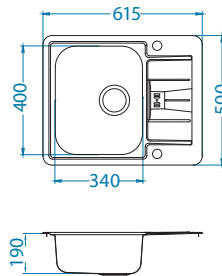

Line Maxim 60

1127248 1064388*

Size: 615 x 500 mm
Bowl dimensions: 340 x 400 x 190 mm

Accessories:

Chopping board safety glass 1063063
Strainer bowl stainless 1062602
Chopping board wooden 1064565
AllRound 1131412

surface	code	type	waste	Ø35 mm	*packing	*SRP €/pcs	Special offer
SAT	1085947	reversible	3 1/2"	2x	carton 1 / 14	249,90 €	
SAT	1089613*	reversible	3 1/2"	/	sleeve 0 / 60	209,90 €	

SAT - satin

Installation:

Line Maxim 70

1127257 1130555*

Size: 790 x 500 mm
Bowl dimensions: 340 x 400 x 190 mm
148 x 300 x 130 mm

Accessories:

Chopping board safety glass 1063063
Strainer bowl stainless 1062602
Chopping board wooden 1064565
AllRound 1131412

surface	code	type	waste	Ø35 mm	*packing	*SRP €/pcs	Special offer
SAT	1085948	reversible	3 1/2"	2x	carton 1 / 12	359,90 €	
SAT	1089614*	reversible	3 1/2"	/	sleeve 0 / 30	299,90 €	

SAT - satin

Installation:

Line Maxim 80

1127251

Size: 790 x 500 mm
Bowl dimensions: 340 x 400 x 190 mm

Accessories:

Chopping board safety glass 1063063
Strainer bowl stainless 1062602
Chopping board wooden 1064565
AllRound 1131412

surface	code	type	waste	Ø35 mm	*packing	*SRP €/pcs	Special offer
SAT	1100216	reversible	3 1/2"	2x	carton 1 / 12	229,90 €	

SAT - satin

Installation: