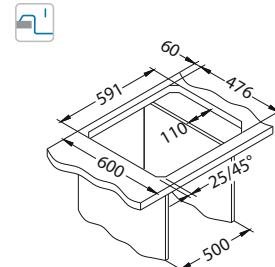

Installation: