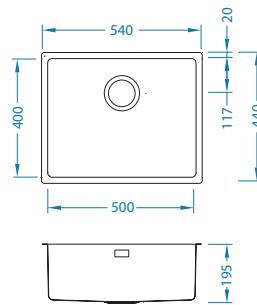

SAT - satin
KMB - satin bowl, brushed surface

Size: 540 x 440 mm
Bowl dimensions: 500 x 400 x 195 mm

Accessories:

Waste kit
1130551

Waste kit
Pop-Up
1127251

Strainer bowl
stainless
1119835

Chopping board
wooden
1080029