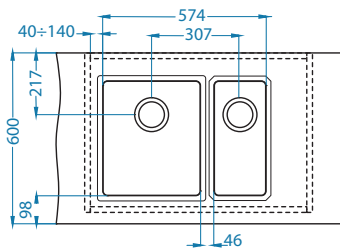

Monarch Kombino bowl configurations

Cabinet width 800 mm

KOMBINO 20 + KOMBINO 10