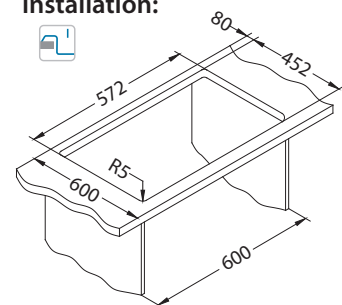

Installation: