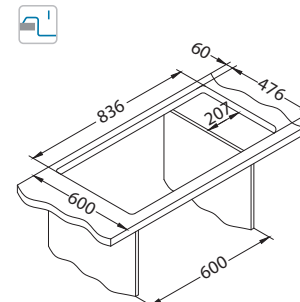

Installation: