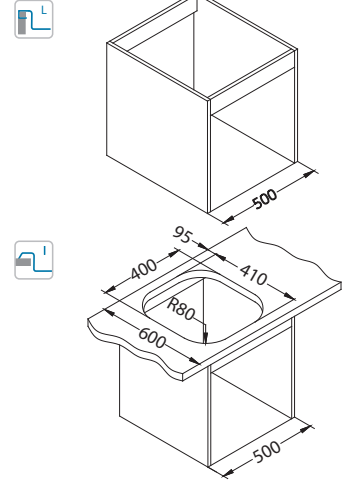

SAT - satin

Installation:

Classic Pro 100

1130555

Size: 1200 x 600 mm
Bowl dimensions: 340 x 400 x 190 mm
340 x 400 x 190 mm

Accessories:

Chopping board wooden 1016018
Strainer basket CHR 1109414
Strainer bowl stainless 1062602
AllRound 1131412