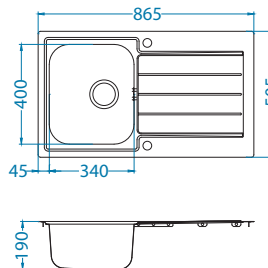

Line Maxim 10

Size: 985 x 505 mm
Bowl dimensions: 340 x 400 x 190 mm
148 x 300 x 130 mm

Accessories:

Chopping board safety glass 1063063
Strainer bowl stainless 1062602
Chopping board wooden 1064565
AllRound 1131412

surface	code	type	waste	Ø35 mm	*packing	*SRP €/pcs	Special offer
SAT	1085952	reversible	3 1/2"	2x	carton 1 / 10	399,90 €	

SAT - satin

Installation*:

* F - installation needs specific treatment of worktop cut-out according to sink enclosed instructions

Line Maxim 20

Size: 865 x 505 mm
Bowl dimensions: 340 x 400 x 190 mm

Accessories:

Chopping board safety glass 1063063
Strainer bowl stainless 1062602
Chopping board wooden 1064565
AllRound 1131412

surface	code	type	waste	Ø35 mm	*packing	*SRP €/pcs	Special offer
SAT	1085954	reversible	3 1/2"	2x	carton 1 / 12	319,90 €	239,90 €

SAT - satin

Installation*:

* F - installation needs specific treatment of worktop cut-out according to sink enclosed instructions

Line Maxim 50

Size: 620 x 505 mm
Bowl dimensions: 340 x 400 x 190 mm
148 x 300 x 130 mm

Accessories:

Chopping board safety glass 1063063
Strainer bowl stainless 1062602
Chopping board wooden 1064565
AllRound 1131412

surface	code	type	waste	Ø35 mm	*packing	*SRP €/pcs	Special offer
SAT	1085957	reversible	3 1/2"	2x	carton 1 / 14	359,90 €	

SAT - satin

Installation*:

* F - installation needs specific treatment of worktop cut-out according to sink enclosed instructions

* SRP is a non-binding recommended retail price including VAT.
* Packing: pieces in a carton / pieces on a pallet