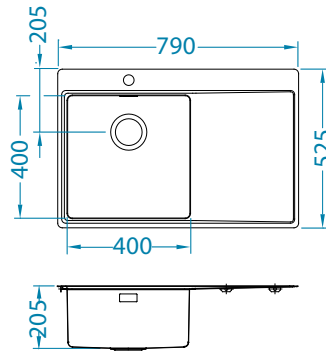

Pure 40

left

Size: 790 x 525 mm
Bowl dimensions: 400 x 400 x 205 mm

surface	code	type	waste ø35 mm	*packing	*SRP €/pcs	Special offer
KMB	1149514	left	3 1/2"	1x carton 1/8	499,90 €	
	1149516	right				

KMB - satin bowl, brushed surface

Installation*:

* F - installation needs specific treatment of worktop cut-out according to sink enclosed instructions

Accessories:

Strainer bowl stainless 1119835

Chopping board wooden 1080029

Chopping board safety glass 1084835 - black

AllRound 1131412

Pure 50

left

Size: 860 x 525 mm
Bowl dimensions: 450 x 400 x 205 mm

surface	code	type	waste ø35 mm	*packing	*SRP €/pcs	Special offer
KMB	1149517	left	3 1/2"	1x carton 1/8	549,90 €	429,90 €
	1149518	right				

KMB - satin bowl, brushed surface

Installation*:

* F - installation needs specific treatment of worktop cut-out according to sink enclosed instructions

Accessories:

Strainer bowl stainless 1119835

Chopping board wooden 1080029

Chopping board safety glass 1084835 - black

AllRound 1131412

Pure 60

left

Velikost pomivalnika: 980 x 525 mm
Velikost posode: 340 x 400 x 205 mm
180 x 400 x 150 mm

surface	code	type	waste ø35 mm	*packing	*SRP €/pcs	Special offer
KMB	1149519	left	3 1/2"	1x carton 1/8	599,90 €	
	1149520	right				

KMB - satin bowl, brushed surface

Installation*:

* F - installation needs specific treatment of worktop cut-out according to sink enclosed instructions

Accessories:

Strainer bowl stainless 1119835

Chopping board wooden 1080029

Chopping board safety glass 1084835 - black

AllRound 1131412