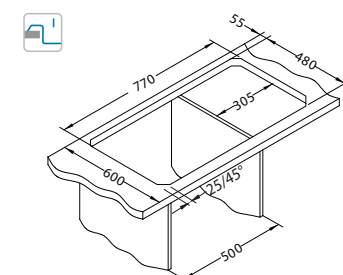

Installation: