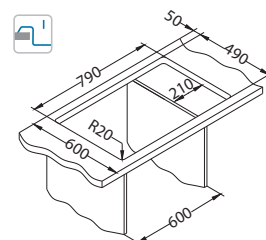

Installation:

* SRP is a non-binding recommended retail price including VAT.
* Packing: pieces in a carton / pieces on a pallet