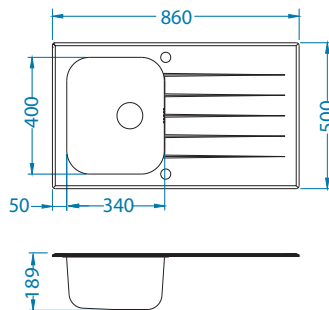

Size: 860 x 500 mm
Bowl dimensions: 340 x 400 x 180 mm

glass top	code	type	waste	Ø35 mm	*packing	*SRP € / pcs	Special offer
white RAL 9003	SAT 1099462	reversibile	3 1/2"	2x	carton 1 / 6	399,90 €	
black RAL 9005	SAT 1099450	reversibile	3 1/2"	2x	carton 1 / 6	399,90 €	
	*SAT 1102928	reversibile	3 1/2"	2x	carton 1 / 6	599,90 €	

SAT - satin

* RAL/Graphics on request with min. resolution 250 dpi