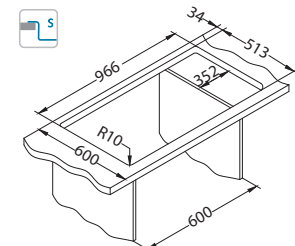

Installation*: