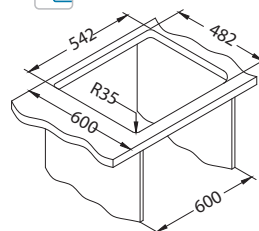

Installation*:

* F - installation needs specific treatment of worktop cut-out according to sink enclosed instructions.
* U - installation by means of undermounting set 1119093 (not enclosed).