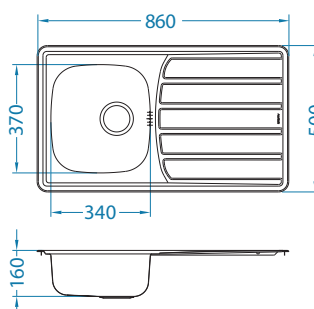

Accessories:

Waste kit
1130551

Chopping board
lwooden
1016018

Strainer basket
CHR
1109414

AllRound
1131412

surface	code	type	waste Ø35 mm	*packing	*SRP €/pcs	Special offer
NAT	1098773	reversible	3 1/2"	/	sleeve 0 / 32	129,90 €
LEI	1098842	reversible	3 1/2"	/	sleeve 0 / 32	159,90 €

NAT - smooth
LEI - leinen