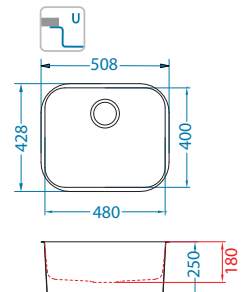

Variant 10

Size: 526 x 446 mm - F/S
508 x 428 mm - U
Bowl dimensions: 480 x 400 x 180/250 mm

surface	installation	code	type	waste	Ø35 mm	*packing	*SRP €/pcs	Special offer
SAT	F/S	1090271	reversible	3 1/2" D*	180 mm	carton 1 / 14	249,90€	
SAT	U	1009252	reversible	3 1/2" D*	250 mm	PE-bag 5 / 30	199,90€	
SAT	U	1042481	reversible	3 1/2" D*	180 mm	PE-bag 6 / 36	139,90€	

SAT - satin

D* Waste at longer bowl side

Accessories:

Waste
1130534

Waste Pop-Up
1127247

Waste kit
1130551

Waste kit Pop-Up
1127251

Chopping board wooden
1016019

Detergent dispenser - PEAR
1136559 - CHR

Variant 20

Size: 360 x 440 mm
Bowl dimensions: 340 x 420 x 175 mm

surface	code	type	waste	Ø35 mm	*packing	*SRP €/pcs	Special offer
SAT	1009012	reversible	3 1/2"	/	PE-bag 5 / 75	89,90€	

SAT - satin

Accessories:

Waste
1130534

Waste Pop-Up
1127247

Waste kit
1130551

Waste kit Pop-Up
1127251

Chopping board wooden
1016019

Strainer bowl stainless
1062602

Variant 40

Size: 368 x 428 mm
Bowl dimensions: 340 x 400 x 180 mm

surface	installation	code	type	waste	Ø35 mm	*packing	*SRP €/pcs	Special offer
SAT	U	1009392	reversible	3 1/2" D*	180 mm	PE-bag 5 / 75	99,90 €	
SAT	U	1009013	reversible	3 1/2" K**	180 mm	PE-bag 5 / 75	99,90 €	
SAT	F/S	1091041	reversible	3 1/2" K**	180 mm	carton 1 / 14	199,90€	

SAT - satin

D* Waste at longer bowl side
K** Waste at shorter bowl side

Accessories:

Waste
1130534

Waste Pop-Up
1127247

Waste kit
1130551

Waste kit Pop-Up
1127251

Chopping board wooden
1016019

Strainer bowl stainless
1062602

* SRP is a non-binding recommended retail price including VAT.
* Packing: pieces in a carton / pieces on a pallet