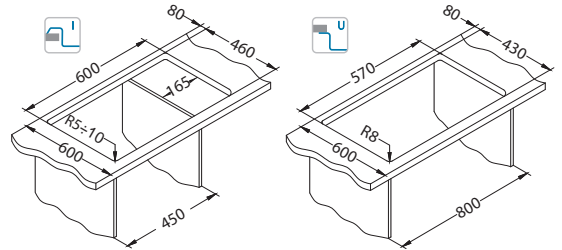

Installation*:

*U - installation into a cabinet with mask by means of 2 undermounting sets 1135533 (not enclosed).

Intermezzo 40

Size: 680 x 480 mm
Bowl dimensions: 380 x 405 x 200 mm

NEW

surface	code	type	waste	Ø35 mm	*packing	*SRP €/pcs	Special offer
G11-arctic	1144965	reversible	3 1/2"	2x	carton 1 / 14	229,90 €	
G81-concrete	1144967	reversible	3 1/2"	2x	carton 1 / 14	229,90 €	
G55-beige	1144966	reversible	3 1/2"	2x	carton 1 / 14	229,90 €	
G91-carbon	1144968	reversible	3 1/2"	2x	carton 1 / 14	229,90 €	
G90-deep black	1149126	reversible	3 1/2"	2x	carton 1 / 14	229,90 €