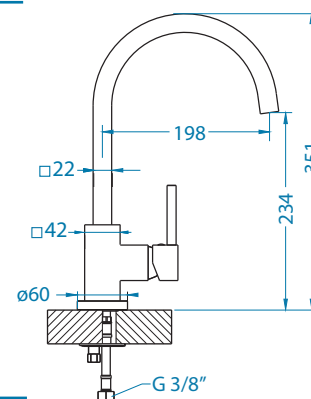

surface	code	*SRP €/pcs	Special offer
CHR	1088773	289,90 €