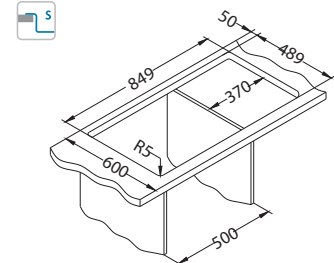

Installation*:

* F - installation needs specific treatment of worktop cut-out according to sink enclosed instructions