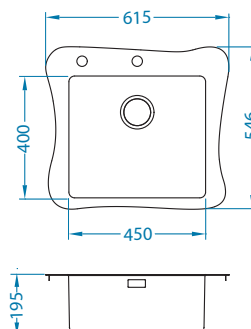

Pure Up 70

Until the stock lasts!

ALVEUS

1123351

Size: 565 x 525 mm
Bowl dimensions: 500 x 400 x 195 mm

Accessories:

Strainer bowl
stainless
1119835

Chopping board
wooden
1080029

Chopping board
safety glass
1084835 - black

ALVEUS TriTop 400
1084325

surface	code	type	waste	Ø35 mm	*packing	*SRP €/pcs	Special offer
KMB	1123788	single	3 1/2"	2x	carton 1 / 14	589,90 €	439,90 €

KMB - satin bowl, brushed surface

Installation*:

* F - installation needs specific treatment of worktop cut-out according to sink enclosed instructions

With 50 years of experience, passion, vision and a bit of courage Alveus launched a limited edition of a special kitchen sink - JUBILEE.

Its combination of clean and organic lines will perfectly match the modern kitchen design and give it a bit of a kick with its flowy shape.

50
1968-2018

ALVEUS
experience
passion
vision
tradition

Jubilee

1123351

Size: 615 x 546 mm
Bowl dimensions: 450 x 400 x 195 mm

Accessories:

AllRound
1131412

surface	code	type	waste	Ø35 mm	*packing	*SRP €/pcs	Special offer
KMB	1126054	single	3 1/2"	2x	carton 1 / 14	599,90 €	

KMB - satin bowl, brushed surface

Installation:

* SRP is a non-binding recommended retail price including VAT.
* Packing: pieces in a carton / pieces on a pallet