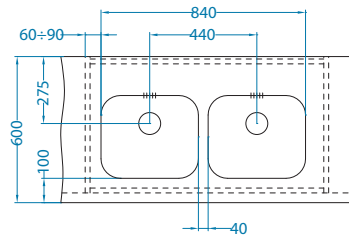

Variant 40-2x