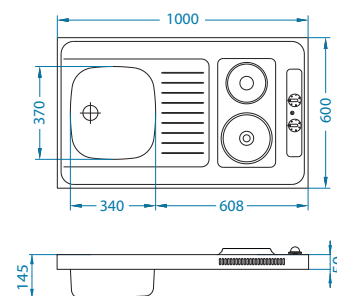

Combi Electra 100

Surface finish: SAT
Size: 1000 x 600 x 50 mm
Rated voltage: 230 V/50 Hz
Rated power input: 3000 W