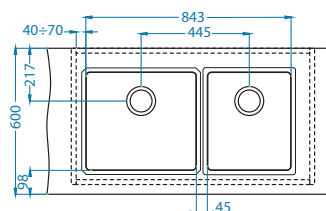

KOMBINO 30 + KOMBINO 20

KOMBINO 30 - 2X

KOMBINO 40 + KOMBINO 20

Galeo

Galeo family is designed to fit into every style and size of the kitchen. We combined the clean, modern design of the drainer surface with spacious bowls. 40 mm bowl radius is a great compromise of straight modern lines and soft edges that allow an easy cleaning. An optimal bowl radius has been combined with great depth and resulted in huge, spacious bowls.