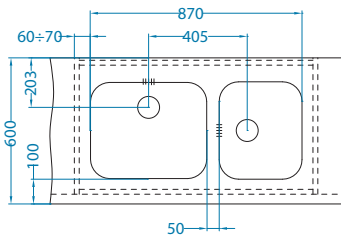

Size: 148 x 300 mm
Bowl dimensions: 148 x 300 x 120 mm

Accessories:

Waste trap
(no waste)
1068989

Waste trap
(no waste)
1033153

Strainer bowl
1069009 - gold
1069008 - copper
1103811 - bronze
1078591 - anthracite

Monarch Variant [U] bowl configurations

Cabinet width 800 mm

Variant 10+Variant 110

Variant 40+Variant 110

Cabinet width 900 mm

Variant 40-2x

Cabinet width 1000 mm

Variant 10+Variant 40