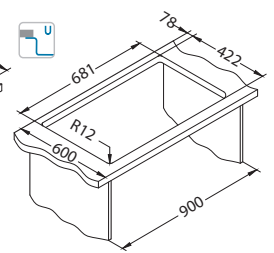

Installation*:

*U - installation into a cabinet with mask by means of 2 undermounting sets 1135533 (not enclosed).

* SRP is a non-binding recommended retail price including VAT.
* Packing: pieces in a carton / pieces on a pallet