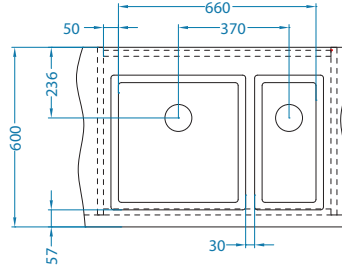

Quadrix bowl configurations [FS]

Cabinet width 800 mm

QUADRIX 10+20-FS

QUADRIX 10+30-FS

QUADRIX 10+40-FS

Waste kit
1130559

Waste kit Pop-Up
1092272

Cabinet width 900 mm