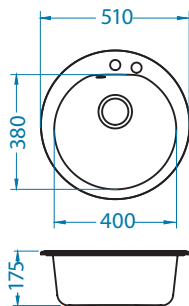

Niagara 10

Size: fi 510 mm
Bowl dimensions: fi 400 x 175 mm

surface	code	type	waste	Ø35 mm	*packing	*SRP €/pcs	Special offer
G11-arctic	1100884	single	3 1/2"	2x	carton 1 / 12	149,90 €	
G55-beige	1076855	single	3 1/2"	2x	carton 1 / 12	149,90 €	
G91-carbon	1076856	single	3 1/2"	2x	carton 1 / 12	149,90 €	

Installation:

Niagara 20

Size: 465 x 465 mm
Bowl dimensions: 380 x 320 x 180 mm

surface	code	type	waste	Ø35 mm	*packing	*SRP €/pcs	Special offer
G11-arctic	1100885	single	3 1/2"	1x	carton 1 / 14	159,90 €	
G55-beige	1089483	single	3 1/2"	1x	carton 1 / 14	159,90 €	
G91-carbon	1089484	single	3 1/2"	1x	carton 1 / 14	159,90 €	

Installation:

Niagara 30

Size: 775 x 430 mm
Bowl dimensions: 350 x 350 x 160 mm

surface	code	type	waste	Ø35 mm	*packing	*SRP €/pcs	Special offer
G11-arctic	1100886	reversible	3 1/2"	2x	carton 1 / 12	179,90 €	
G55-beige	1076857	reversible	3 1/2"	2x	carton 1 / 12	179,90 €	
G91-carbon	1076858	reversible	3 1/2"	2x	carton 1 / 12	179,90 €	

Installation: