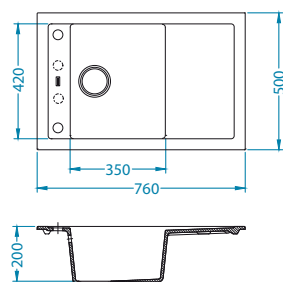

Quadrix 50

Size: 560 x 460 mm
Bowl dimensions: 500 x 400 x 200 mm

NEW

surface	code	type	waste	Ø35 mm	*packing	*SRP €/pcs	Special offer
G11-arctic	1128394	single	square	/	carton 1 / 12	359,90 €	
G04M-steel	1108037	single	square	/	carton 1 / 12	359,90 €	
G02M-pebble	1108035	single	square	/	carton 1 / 12	359,90 €	
G03M-chocolate	1108036	single	square	/	carton 1 / 12	359,90 €	
G05M-twilight	1108038	single	square	/	carton 1 / 12	359,90 €	
G90-deep black	1149138	single	square	/	carton 1 / 12	359,90 €	

Accessories:

Installation*:

*U - installation by means of undermounting set 1135533 (not enclosed).

Formic 20

Size: 520 x 510 mm
Bowl dimensions: 440 x 350 x 200 mm

NEW

surface	code	type	waste	Ø35 mm	*packing	*SRP €/pcs	Special offer
G11-arctic	1128395	single	3 1/2"	2x	carton 1 / 14	299,90 €	
G04M-steel	1103762	single	3 1/2"	2x	carton 1 / 14	299,90 €	
G02M-pebble	1103763	single	3 1/2"	2x	carton 1 / 14	299,90 €	
G03M-chocolate	1103764	single	3 1/2"	2x	carton 1 / 14	299,90 €	
G05M-twilight	1103766	single	3 1/2"	2x	carton 1 / 14	299,90 €	
G90-deep black	1149133	single	3 1/2"	2x	carton 1 / 14	299,90 €	

Accessories:

Installation*:

*U - installation by means of undermounting set 1135533 (not enclosed).

Formic 30

Size: 760 x 500 mm
Bowl dimensions: 350 x 420 x 200 mm

NEW

surface	code	type	waste	Ø35 mm	*packing	*SRP €/pcs	Special offer
G11-arctic	1128396	reversible	3 1/2"	2x	carton 1 / 8	319,90 €	
G04M-steel	1108030	reversible	3 1/2"	2x	carton 1 / 8	319,90 €	
G02M-pebble	1108028	reversible	3 1/2"	2x	carton 1 / 8	319,90 €	
G03M-chocolate	1108029	reversible	3 1/2"	2x	carton 1 / 8	319,90 €	
G05M-twilight	1108031	reversible	3 1/2"	2x	carton 1 / 8	319,90 €	
G90-deep black	1149135	reversible	3 1/2"	2x	carton 1 / 8	319,90 €	

Accessories:

Installation*: