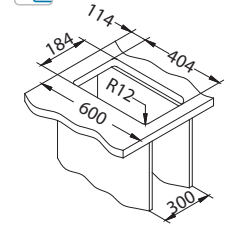

Installation*:

* F - installation needs specific treatment of worktop cut-out according to sink enclosed instructions.
* U - installation by means of undermounting set 1119093 (not enclosed).