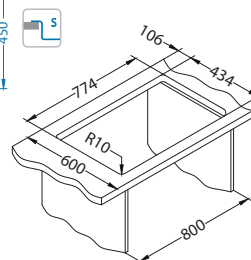

Installation*:

* F - installation needs specific treatment of worktop cut-out according to sink enclosed instructions.
* U - installation by means of undermounting set 1119093 (not enclosed).