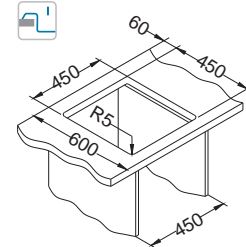

Installation: