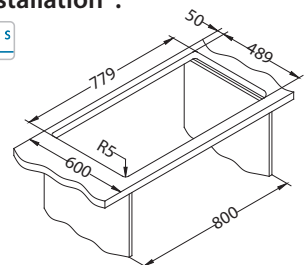

Installation*:

* F - installation needs specific treatment of worktop cut-out according to sink enclosed instructions