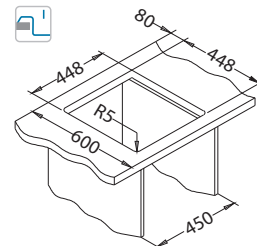

Installation: