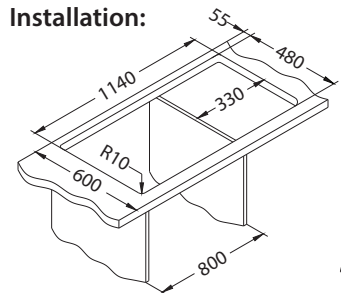

Installation: