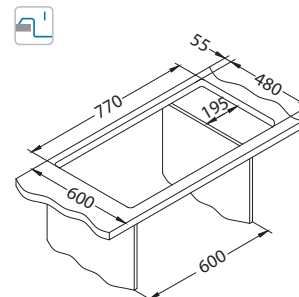

Installation:

Accessories:

Strainer bowl
stainless
1119835

Chopping board
wooden
1016019