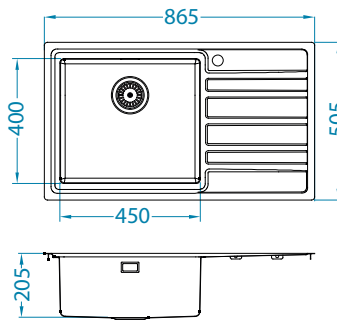

Rando 30 FS

left

Size: 795 x 505 mm
Bowl dimensions: 400 x 400 x 205 mm

Accessories:

Strainer bowl stainless 1119835

Chopping board wooden 1080029

AllRound 1131412

surface	code	type	waste	Ø35 mm	*packing	*SRP €/pcs	Special offer
SAT	1149725	left	3 1/2"	1x	carton 1 / 8	449,90 €	
SAT	1149726	right	3 1/2"	1x	carton 1 / 8	449,90 €	

SAT - satin

Installation*:

* F - installation needs specific treatment of worktop cut-out according to sink enclosed instructions

Rando 50 FS

left

Size: 865 x 505 mm
Bowl dimensions: 450 x 400 x 205 mm

Accessories:

Strainer bowl stainless 1119835

Chopping board wooden 1080029

AllRound 1131412

surface	code	type	waste	Ø35 mm	*packing	*SRP €/pcs	Special offer
SAT	1149728	left	3 1/2"	1x	carton 1 / 8	499,90 €	
SAT	1149731	right	3 1/2"	1x	carton 1 / 8	499,90 €	

SAT - satin

Installation*:

* F - installation needs specific treatment of worktop cut-out according to sink enclosed instructions

Rando 30

left

Size: 790 x 500 mm
Bowl dimensions: 400 x 400 x 205 mm

Accessories:

Strainer bowl stainless 1119835

Chopping board wooden 1080029

AllRound 1131412

surface	code	type	waste	Ø35 mm	*packing	*SRP €/pcs	Special offer
SAT	1149525	left	3 1/2"	1x	carton 1 / 8	449,90 €	
SAT	1149526	right	3 1/2"	1x	carton 1 / 8	449,90 €	

SAT - satin

Installation:

* SRP is a non-binding recommended retail price including VAT.
* Packing: pieces in a carton / pieces on a pallet