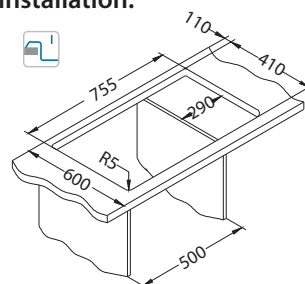

Installation: