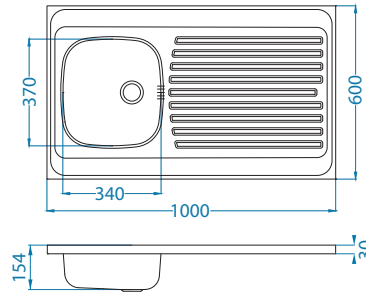

Classic 40

Size: 800 x 600 mm
Bowl dimensions: 340 x 370 x 153 mm
340 x 370 x 153 mm

Accessories

Waste kit
1071240

Chopping board
wooden
1016018

Strainer basket
CHR
1109414

surface	code	type	waste	Ø35 mm	*packing	*SRP €/pcs	Special offer
NAT	1009078	double	1 1/2"	/	sleeve 0/36	99,90 €	

NAT - smooth

Classic 70

Size: 1000 x 600 mm
Bowl dimensions: 340 x 370 x 154 mm

Accessories

Waste kit
1011717

Chopping board
wooden
1016018

Strainer basket
CHR
1109414

surface	code	type	waste	Ø35 mm	*packing	*SRP €/pcs	Special offer
NAT	1108745	reversible	1 1/2"	/	sleeve 0/57	129,90 €	

NAT - smooth

Classic 100

Size: 1200 x 600 mm
Bowl dimensions: 340 x 370 x 160 mm
340 x 370 x 160 mm

Accessories

Waste kit
1071240

Chopping board
wooden
1016018

Strainer basket
CHR
1109414

surface	code	type	waste	Ø35 mm	*packing	*SRP €/pcs	Special offer
NAT	1009084	left	1 1/2"	/	sleeve 0/36	169,90 €	
NAT	1009085	right	1 1/2"	/	sleeve 0/36	169,90 €	
LEI	1008990	left	1 1/2"	/	sleeve 0/36	199,90 €	
LEI	1008991	right	1 1/2"	/	sleeve 0/36	199,90 €	

NAT - smooth LEI - leinen

* SRP is a non-binding recommended retail price including VAT.

* Packing: pieces in a carton / pieces on a pallet