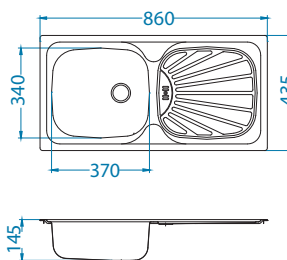

NAT - smooth LEI - leinen

Size: 860 x 435 mm
Bowl dimensions: 340 x 370 x 145 mm

Installation:

Accessories:

Waste kit
1071237

Chopping board
wooden
1016018

Strainer basket
CHR
1109414

* SRP is a non-binding recommended retail price including VAT.
* Packing: pieces in a carton / pieces on a pallet