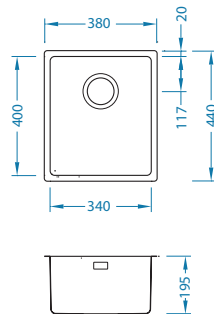

Kombino 10

MIX IT UP!

Size: 217 x 437 mm
Bowl dimensions: 180 x 400 x 140 mm

surface	code	type	waste	Ø35 mm	*packing	*SRP €/pcs	Special offer
SAT	1100233	single	3 1/2"	/	carton 1 / 15	249,90 €	

SAT - satin

Installation:

Accessories:

Waste kit 1130551	Waste kit Pop-Up 1127251	Strainer bowl stainless 1119835	AllRound 1131412

Kombino 20

MIX IT UP!

Size: 380 x 440 mm
Bowl dimensions: 340 x 400 x 195 mm

surface	code	type	waste	Ø35 mm	*packing	*SRP €/pcs	Special offer
SAT	U	1100234	single	3 1/2"	/	carton 1 / 14	269,90 €
KMB	F/S	1118878	single	3 1/2"	/	carton 1 / 14	309,90 €

SAT - satin
KMB - satin bowl, brushed surface

Installation*:

* F - installation needs specific treatment of worktop cut-out according to sink enclosed instructions

Accessories:

Waste kit 1130551	Waste kit Pop-Up 1127251	Strainer bowl stainless 1119835	Chopping board wooden 1080029

Kombino 30

MIX IT UP!

Size: 440 x 440 mm
Bowl dimensions: 400 x 400 x 195 mm

surface	code	type	waste	Ø35 mm	*packing	*SRP €/pcs	Special offer
SAT	U	1100235	single	3 1/2"	/	carton 1 / 14	319,90 €
KMB	F/S	1118877	single	3 1/2"	/	carton 1 / 14	349,90 €

SAT - satin
KMB - satin bowl, brushed surface

Installation*:

* F - installation needs specific treatment of worktop cut-out according to sink enclosed instructions

Accessories:

Waste kit 1130551	Waste kit Pop-Up 1127251	Strainer bowl stainless 1119835	Chopping board wooden 1080029

* SRP is a non-binding recommended retail price including VAT.
* Packing: pieces in a carton / pieces on a pallet