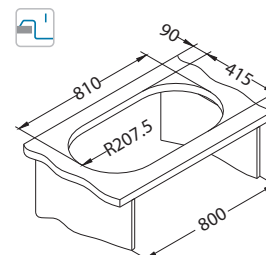

Installation: