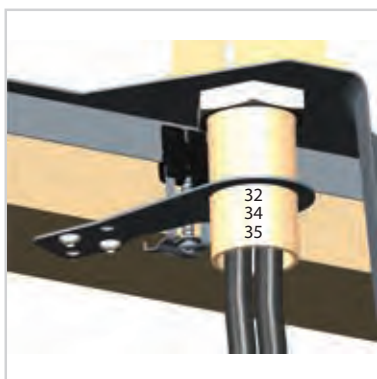

code	*SRP €/pcs	Special offer
1078290	9,90 €	

Tap brace

ALLFIX - A

code	*SRP €/pcs	Special offer
1115914	9,90 €	

Columba Arc 110 Quadra Billy-S

Eden Pixy Lago Zenit

ALLFIX - B

code	*SRP €/pcs	Special offer
1115505	14,90 €	