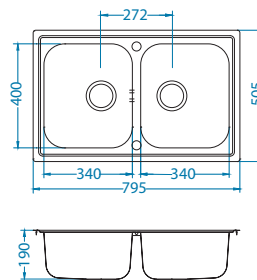

Line Maxim 60

1127248

Size: 620 x 505 mm
Bowl dimensions: 340 x 400 x 190 mm

Accessories:

Chopping board safety glass 1063063
Strainer bowl stainless 1062602
Chopping board wooden 1064565
AllRound 1131412

surface	code	type	waste	ø35 mm	*packing	*SRP €/pcs	Special offer
SAT	1085959	reversible	3 1/2"	2x	carton 1 / 14	289,90 €	

SAT - satin

Installation*:

* F - installation needs specific treatment of worktop cut-out according to sink enclosed instructions

Line Maxim 70

1127257

Size: 795 x 505 mm
Bowl dimensions: 340 x 400 x 190 mm
148 x 300 x 130 mm

Accessories:

Chopping board safety glass 1063063
Strainer bowl stainless 1062602
Chopping board wooden 1064565
AllRound 1131412

surface	code	type	waste	ø35 mm	*packing	*SRP €/pcs	Special offer
SAT	1085960	reversible	3 1/2"	2x	carton 1 / 12	399,90 €	

SAT - satin

Installation*:

* F - installation needs specific treatment of worktop cut-out according to sink enclosed instructions

Line Maxim 90

1127257

Size: 795 x 505 mm
Bowl dimensions: 340 x 400 x 190 mm
340 x 400 x 190 mm

Accessories:

Chopping board safety glass 1063063
Strainer bowl stainless 1062602
Chopping board wooden 1064565
AllRound 1131412

surface	code	type	waste	ø35 mm	*packing	*SRP €/pcs	Special offer
SAT	1092002	reversible	3 1/2"	2x	carton 1 / 12	399,90 €	

SAT - satin

Installation*:

* F - installation needs specific treatment of worktop cut-out according to sink enclosed instructions