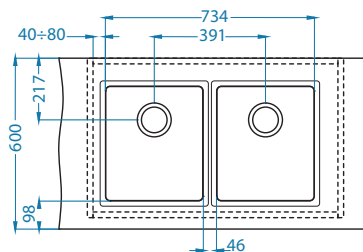

Cabinet width 900 mm

KOMBINO 20 - 2X