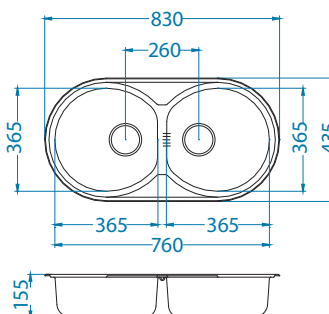

Accessories:

Waste kit
1130554