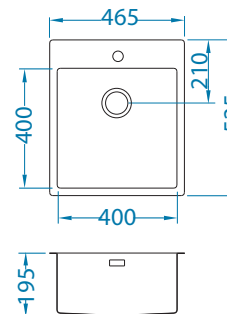

Pure 10

1148858

Size: 405 x 525 mm
Bowl dimensions: 340 x 400 x 195 mm

Accessories:

Strainer bowl
stainless
1119835

Chopping board
wooden
1080029

Chopping board
safety glass
1084835 - black

ALVEUS TriTop 340
1084327

surface	code	type	waste	Ø35 mm	*packing	*SRP € / pcs	Special offer
	KMB 1149507	single	3 1/2"	1x	carton 1 / 14	399,90 €	

KMB - satin bowl, brushed surface

Installation*:

* F - installation needs specific treatment of worktop cut-out according to sink enclosed instructions

Pure 20

1148858

Size: 465 x 525 mm
Bowl dimensions: 400 x 400 x 195 mm

Accessories:

Strainer bowl
stainless
1119835

Chopping board
wooden
1080029

Chopping board
safety glass
1084835 - black

ALVEUS TriTop 400
1084325

surface	code	type	waste	Ø35 mm	*packing	*SRP € / pcs	Special offer
	KMB 1149510	single	3 1/2"	1x	carton 1 / 14	449,90 €	

KMB - satin bowl, brushed surface

Installation*:

* F - installation needs specific treatment of worktop cut-out according to sink enclosed instructions

Pure 30

1148858

Size: 515 x 525 mm
Bowl dimensions: 450 x 400 x 195 mm

Accessories:

Strainer bowl
stainless
1119835

Chopping board
wooden
1080029

Chopping board
safety glass
1084835 - black

ALVEUS TriTop 400
1084325

surface	code	type	waste	Ø35 mm	*packing	*SRP € / pcs	Special offer
	KMB 1149513	single	3 1/2"	1x	carton 1 / 14	499,90 €	399,90 €

KMB - satin bowl, brushed surface

Installation*:

* F - installation needs specific treatment of worktop cut-out according to sink enclosed instructions

* SRP is a non-binding recommended retail price including VAT.
* Packing: pieces in a carton / pieces on a pallet