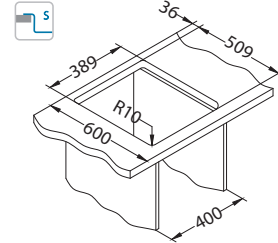

Installation*:

* F - installation needs specific treatment of worktop cut-out according to sink enclosed instructions.