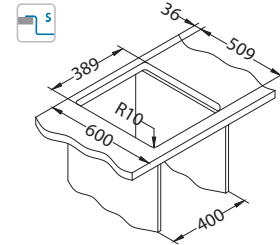

Installation*:

* F - installation needs specific treatment of worktop cut-out according to sink enclosed instructions