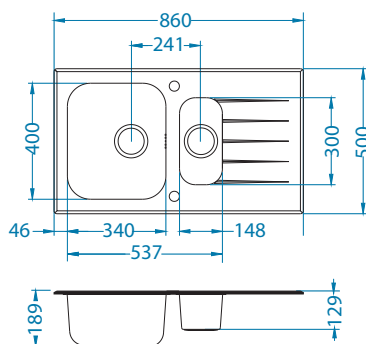

Installation: