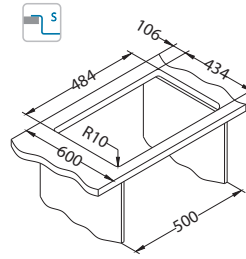

Installation*:

* F - installation needs specific treatment of worktop cut-out according to sink enclosed instructions.
* U - installation by means of undermounting set 1119093 (not enclosed).