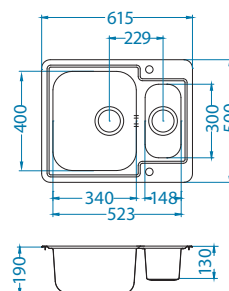

surface	code	type	waste	Ø35 mm	*packing	*SRP €/pcs	Special offer
SAT	1085946	reversible	3 1/2"	2x	carton 1 / 14 sleeve 0 / 60	299,90 €	289,90 €
SAT	1089612*	reversible	3 1/2"	/		289,90 €	

SAT - satin