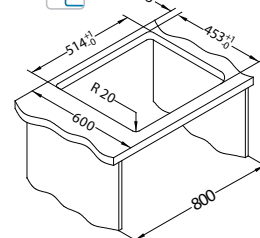

Installation*:

* F - installation needs specific treatment of worktop cut-out according to sink enclosed instructions.
* U - installation by means of undermounting set 1119093 (not enclosed).