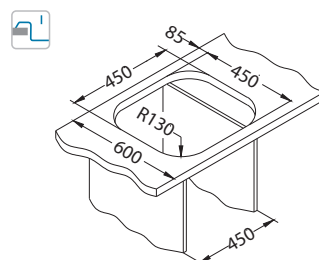

Installation: