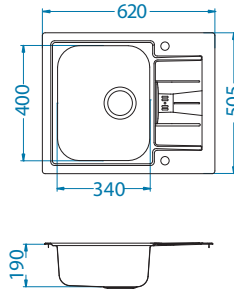

Line Maxim 60

1127248

Size: 620 x 505 mm
Bowl dimensions: 340 x 400 x 190 mm

Accessories:

Chopping board safety glass 1063063
Strainer bowl stainless 1062602
Chopping board wooden 1064565
AllRound 1131412

surface	code	type	waste	ø35 mm	*packing	*SRP €/pcs	Special offer
SAT	1085959	reversible	3 1/2"	2x	carton 1 / 14	289,90 €	

SAT - satin

Installation*:

* F - installation needs specific treatment of worktop cut-out according to sink enclosed instructions

Line Maxim 70

1127257

Size: 795 x 505 mm
Bowl dimensions: 340 x 400 x 190 mm
148 x 300 x 130 mm

Accessories:

Chopping board safety glass 1063063
Strainer bowl stainless 1062602
Chopping board wooden 1064565
AllRound 1131412

surface	code	type	waste	ø35 mm	*packing	*SRP €/pcs	Special offer
SAT	1085960	reversible	3 1/2"	2x	carton 1 / 12	399,90 €	

SAT - satin

Installation*:

* F - installation needs specific treatment of worktop cut-out according to sink enclosed instructions

Line Maxim 90

1127257

Size: 795 x 505 mm
Bowl dimensions: 340 x 400 x 190 mm
340 x 400 x 190 mm

Accessories:

Chopping board safety glass 1063063
Strainer bowl stainless 1062602
Chopping board wooden 1064565
AllRound 1131412

surface	code	type	waste	ø35 mm	*packing	*SRP €/pcs	Special offer
SAT	1092002	reversible	3 1/2"	2x	carton 1 / 12	399,90 €	

SAT - satin

Installation*:

* F - installation needs specific treatment of worktop cut-out according to sink enclosed instructions