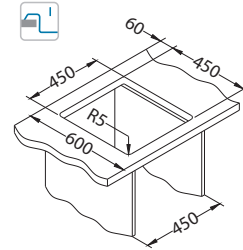

Installation: