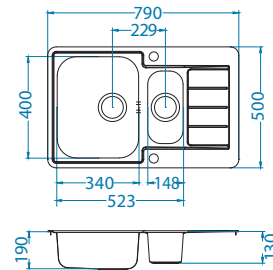

Line Maxim 60

1127248 1064388*

Size: 615 x 500 mm
Bowl dimensions: 340 x 400 x 190 mm

Accessories:

Chopping board safety glass 1063063
Strainer bowl stainless 1062602
Chopping board wooden 1064565
AllRound 1131412

surface	code	type	waste	Ø35 mm	*packing	*SRP €/pcs	Special offer
SAT	1085947	reversible	3 1/2"	2x	carton 1 / 14	249,90 €	
SAT	1089613*	reversible	3 1/2"	/	sleeve 0 / 60	209,90 €	

SAT - satin

Installation:

Line Maxim 70

1127257 1130555*

Size: 790 x 500 mm
Bowl dimensions: 340 x 400 x 190 mm
148 x 300 x 130 mm

Accessories:

Chopping board safety glass 1063063
Strainer bowl stainless 1062602
Chopping board wooden 1064565
AllRound 1131412

surface	code	type	waste	Ø35 mm	*packing	*SRP €/pcs	Special offer
SAT	1085948	reversible	3 1/2"	2x	carton 1 / 12	359,90 €	
SAT	1089614*	reversible	3 1/2"	/	sleeve 0 / 30	299,90 €	

SAT - satin

Installation:

Line Maxim 80

1127251

Size: 790 x 500 mm
Bowl dimensions: 340 x 400 x 190 mm

Accessories:

Chopping board safety glass 1063063
Strainer bowl stainless 1062602
Chopping board wooden 1064565
AllRound 1131412

surface	code	type	waste	Ø35 mm	*packing	*SRP €/pcs	Special offer
SAT	1100216	reversible	3 1/2"	2x	carton 1 / 12	229,90 €	

SAT - satin

Installation: