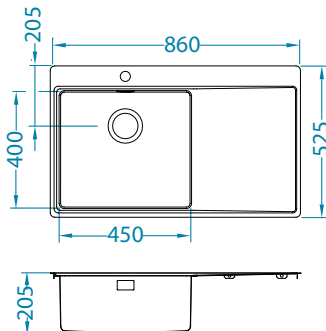

Pure 40

left

Size: 790 x 525 mm
Bowl dimensions: 400 x 400 x 205 mm

surface	code	type	waste ø35 mm	*packing	*SRP €/pcs	Special offer
KMB	1149514	left	3 1/2"	1x carton 1/8	499,90 €	
	1149516	right				

KMB - satin bowl, brushed surface

Installation*:

* F - installation needs specific treatment of worktop cut-out according to sink enclosed instructions

Accessories:

Strainer bowl stainless 1119835

Chopping board wooden 1080029

Chopping board safety glass 1084835 - black

AllRound 1131412

Pure 50

left

Size: 860 x 525 mm
Bowl dimensions: 450 x 400 x 205 mm

surface	code	type	waste ø35 mm	*packing	*SRP €/pcs	Special offer
KMB	1149517	left	3 1/2"	1x carton 1/8	549,90 €	429,90 €
	1149518	right				

KMB - satin bowl, brushed surface

Installation*:

* F - installation needs specific treatment of worktop cut-out according to sink enclosed instructions

Accessories:

Strainer bowl stainless 1119835

Chopping board wooden 1080029

Chopping board safety glass 1084835 - black

AllRound 1131412

Pure 60

left

Velikost pomivalnika: 980 x 525 mm
Velikost posode: 340 x 400 x 205 mm
180 x 400 x 150 mm

surface	code	type	waste ø35 mm	*packing	*SRP €/pcs	Special offer
KMB	1149519	left	3 1/2"	1x carton 1/8	599,90 €	
	1149520	right				

KMB - satin bowl, brushed surface

Installation*:

* F - installation needs specific treatment of worktop cut-out according to sink enclosed instructions

Accessories:

Strainer bowl stainless 1119835

Chopping board wooden 1080029

Chopping board safety glass 1084835 - black

AllRound 1131412