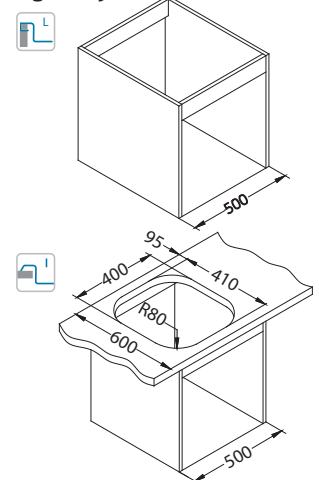

Način vgradnje: