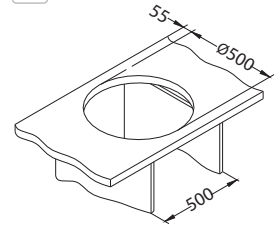

Installation: