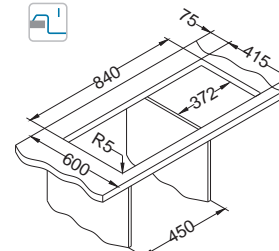

NAT - smooth LEI - leinen

Size: 860 x 435 mm
Bowl dimensions: 340 x 370 x 145 mm

Installation:

Accessories:

Waste kit
1071237

Chopping board
wooden
1016018

Strainer basket
CHR
1109414

* SRP is a non-binding recommended retail price including VAT.
* Packing: pieces in a carton / pieces on a pallet