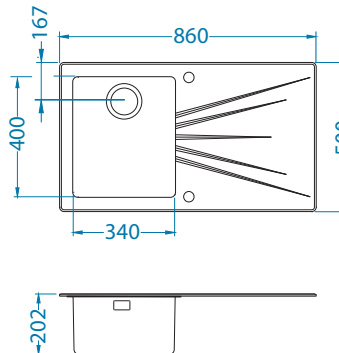

SAT - satin

* RAL/Graphics on request with min. resolution 250 dpi

Size: 860 x 500 mm
Bowl dimensions: 340 x 400 x 195 mm
180 x 340 x 160 mm

Installation:

Accessories:

Strainer bowl stainless 1119835

Chopping board safety glass 1084835 - black

SAT - satin

* RAL/Graphics on request with min. resolution 250 dpi

Size: 860 x 500 mm
Bowl dimensions: 340 x 400 x 195 mm

Installation:

Accessories:

Strainer bowl stainless 1119835

Chopping board safety glass 1084835 - black