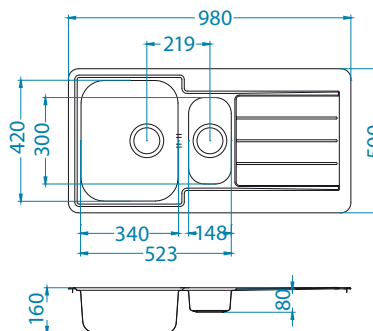

With their varied and large range of accessories, Line sinks make work in the kitchen so much easier. The functional washing-up and food preparation solutions, typical for high-end sinks and designed for the most demanding users, are now available at reasonable prices.

Various combinations of accessories can be put together and fully adjusted to individual needs. Line sinks are manufactured from quality stainless steel and come in two surface finishes.

Line 10

Velikost pomivalnika: 980 x 500 mm

Velikost posode: 340 x 420 x 160 mm
148 x 300 x 80 mm

Accessories:

Chopping board
safety glass
1063063

Strainer bowl
stainless
1062602

Chopping board
wooden
1064565

1131412

surface	code	type	waste	ø35 mm	*packing	*SRP €/pcs	Special offer
NAT	1064281	reversible	3 1/2"	0	sleeve 0 / 30	249,90 €	179,90 €

NAT - smooth

Installation: