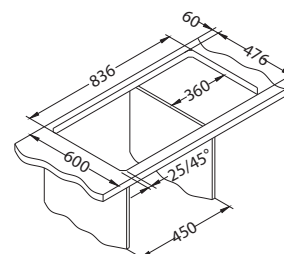

Installation: