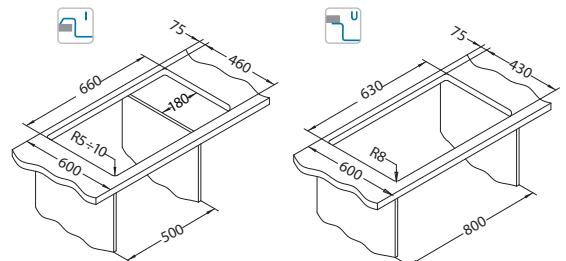

Installation*:

*U - installation into a cabinet with mask by means of 2 undermounting sets 1135533 (not enclosed).