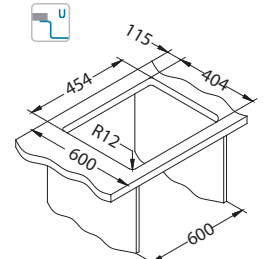

Installation*:

* F - installation needs specific treatment of worktop cut-out according to sink enclosed instructions.
* U - installation by means of undermounting set 1119093 (not enclosed).