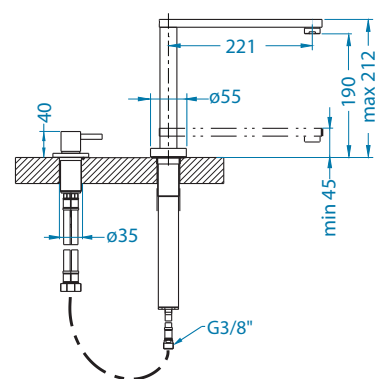

surface	code	*SRP €/pcs	Special offer
CHR	1132182	379,90 €