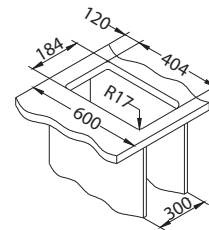

Installation*: