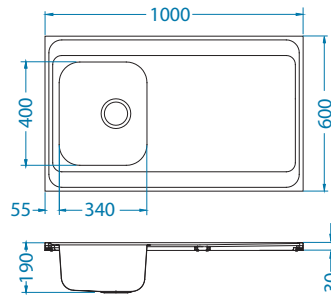

Classic Pro 30

1130551

Size: 800 x 600 mm
Bowl dimensions: 340 x 400 x 190 mm

Accessories:

Chopping board wooden 1016018
Strainer basket CHR 1109414
Strainer bowl stainless 1062602
AllRound 1131412

surface	code	type	waste	Ø35 mm	*packing	*SRP € / pcs	Special offer
SAT	1130469	reversible	3 1/2"	/	carton 1 / 10	229,90 €	

SAT - satin

Installation:

Classic Pro 70

1130551

Size: 1000 x 600 mm
Bowl dimensions: 340 x 400 x 190 mm

Accessories:

Chopping board wooden 1016018
Strainer basket CHR 1109414
Strainer bowl stainless 1062602
AllRound 1131412

surface	code	type	waste	Ø35 mm	*packing	*SRP € / pcs	Special offer
SAT	1130471	reversible	3 1/2"	/	carton 1 / 8	249,90 €	

SAT - satin

Način vgradnje:

Classic Pro 80

1130551

Size: 1000 x 600 mm
Bowl dimensions: 340 x 400 x 195 mm
340 x 400 x 195 mm

Accessories:

Chopping board wooden 1016018
Strainer basket CHR 1109414
Strainer bowl stainless 1062602
AllRound 1131412

surface	code	type	waste	Ø35 mm	*packing	*SRP € / pcs	Special offer
SAT	1130472	reversible	3 1/2"	/	carton 1 / 8	299,90 €	

SAT - satin

Installation:

* SRP is a non-binding recommended retail price including VAT.
* Packing: pieces in a carton / pieces on a pallet