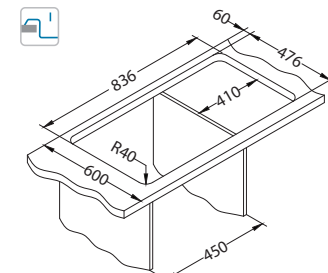

Installation: