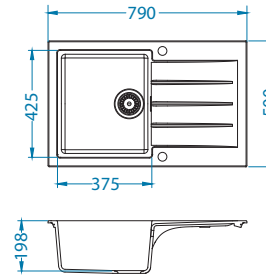

Cadit 10

Size: 590 x 500 mm
Bowl dimensions: 325 x 425 x 198 mm

surface	code	type	waste	ø35 mm	*packing	*SRP €/pcs	Special offer
G11-arctic	1132017	reversible	3 1/2"	2x	carton 1 / 18	234,90 €	
G81-concrete	1132020	reversible	3 1/2"	2x	carton 1 / 18	234,90 €	
G22-terra	1132018	reversible	3 1/2"	2x	carton 1 / 18	234,90 €	
G55-beige	1132019	reversible	3 1/2"	2x	carton 1 / 18	234,90 €	
G91-carbon	1132021	reversible	3 1/2"	2x	carton 1 / 18	234,90 €	

Accessories:

Chopping board
wooden
1133157

AllRound
1131412

Installation:

Cadit 20

Size: 790 x 500 mm
Bowl dimensions: 375 x 425 x 198 mm

surface	code	type	waste	ø35 mm	*packing	*SRP €/pcs	Special offer
G11-arctic	1132022	reversible	3 1/2"	2x	carton 1 / 12	249,90 €	
G81-concrete	1132025	reversible	3 1/2"	2x	carton 1 / 12	249,90 €	
G22-terra	1132023	reversible	3 1/2"	2x	carton 1 / 12	249,90 €	
G55-beige	1132024	reversible	3 1/2"	2x	carton 1 / 12	249,90 €	
G91-carbon	1132026	reversible	3 1/2"	2x	carton 1 / 12	249,90 €	

Accessories:

Chopping board
wooden
1133157

AllRound
1131412

Installation:

Cadit 40

Size: 860 x 500 mm
Bowl dimensions: 445 x 425 x 198 mm

surface	code	type	waste	ø35 mm	*packing	*SRP €/pcs	Special offer
G11-arctic	1132027	reversible	3 1/2"	2x	carton 1 / 12	269,90 €	
G81-concrete	1132030	reversible	3 1/2"	2x	carton 1 / 12	269,90 €	
G22-terra	1132028	reversible	3 1/2"	2x	carton 1 / 12	269,90 €	
G55-beige	1132029	reversible	3 1/2"	2x	carton 1 / 12	269,90 €	
G91-carbon	1132031	reversible	3 1/2"	2x	carton 1 / 12	269,90 €	

Accessories:

Chopping board
wooden
1133157

AllRound
1131412

Installation:

* SRP is a non-binding recommended retail price including VAT.
* Packing: pieces in a carton / pieces on a pallet