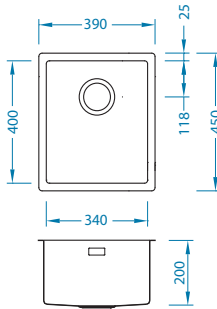

Accessories:

Waste kit
1130551

Waste kit
Pop-Up
1127251

Undermounting
set
1119093

Strainer bowl
stainless
1119835

surface	code	type	waste	Ø35 mm	*packing	*SRP €/pcs	Special offer
BRS	1102603	single	3 1/2"	/	carton 1 / 14	449,90 €	

BRS - brushed