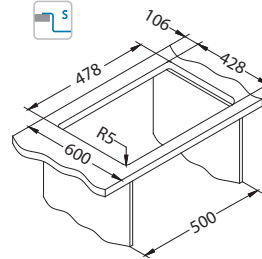

Installation*: