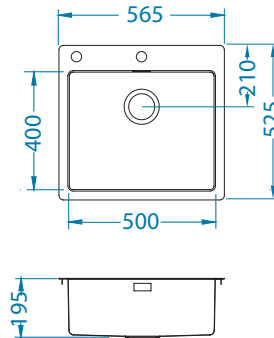

Pure Up 70

Until the stock lasts!

ALVEUS

1123351

Size: 565 x 525 mm
Bowl dimensions: 500 x 400 x 195 mm

Accessories:

Strainer bowl
stainless
1119835

Chopping board
wooden
1080029

Chopping board
safety glass
1084835 - black

ALVEUS TriTop 400
1084325

surface	code	type	waste	Ø35 mm	*packing	*SRP €/pcs	Special offer
KMB	1123788	single	3 1/2"	2x	carton 1 / 14	589,90 €	439,90 €

KMB - satin bowl, brushed surface

Installation*:

* F - installation needs specific treatment of worktop cut-out according to sink enclosed instructions

With 50 years of experience, passion, vision and a bit of courage Alveus launched a limited edition of a special kitchen sink - JUBILEE.

Its combination of clean and organic lines will perfectly match the modern kitchen design and give it a bit of a kick with its flowy shape.

50
1968-2018

ALVEUS
experience
passion
vision
tradition

Jubilee

1123351

Size: 615 x 546 mm
Bowl dimensions: 450 x 400 x 195 mm

Accessories:

AllRound
1131412

surface	code	type	waste	Ø35 mm	*packing	*SRP €/pcs	Special offer
KMB	1126054	single	3 1/2"	2x	carton 1 / 14	599,90 €	

KMB - satin bowl, brushed surface

Installation:

* SRP is a non-binding recommended retail price including VAT.
* Packing: pieces in a carton / pieces on a pallet