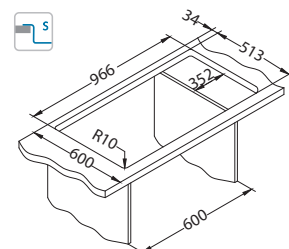

Installation*: