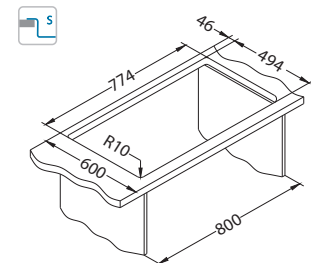

Size: 790 x 510 mm
Bowl dimensions: 740 x 400 x 200 mm

Installation*:

* F - installation needs specific treatment of worktop cut-out according to sink enclosed instructions.

Accessories:

ALVEUS
TriTop 400
1084325