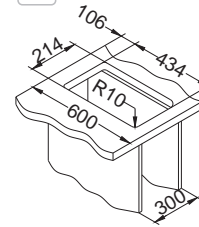

Installation*:

* F - installation needs specific treatment of worktop cut-out according to sink enclosed instructions.
* U - installation by means of undermounting set 1119093 (not enclosed).