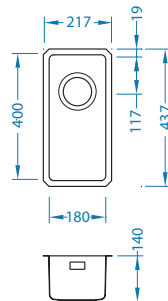

Bowl dimensions: 180 x 400 x 140 mm

Accessories:

Waste trap (no waste)
1068989

Waste trap (no waste)
1033153

Strainer bowl
1119836 - gold
1119837 - anthracite
1119839 - bronze
1119838 - copper

Detergent dispenser-KORK
1129079 - gold
1135544 - anthracite
1135543 - bronze
1135542 - copper