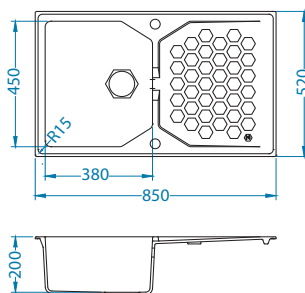

Installation:

Sensual 60

Size: 900 x 610 mm
Bowl dimensions: 451 x 353 x 200 mm
331 x 165 x 160 mm

surface	code	type	waste	∅35 mm	*packing	*SRP €/pcs	Special offer
	G11-arctic 1125703	corner hexagonal	2x	2x	carton 1/8	619,90 €	
	G04M-steel 1108258	corner hexagonal	2x	2x	carton 1/8	619,90 €	
	G02M-pebble 1108256	corner hexagonal	2x	2x	carton 1/8	619,90 €	
	G03M-chocolate 1108257	corner hexagonal	2x	2x	carton 1/8	619,90 €	
	G05M-twilight 1108259	corner hexagonal	2x	2x	carton 1/8	619,90 €	