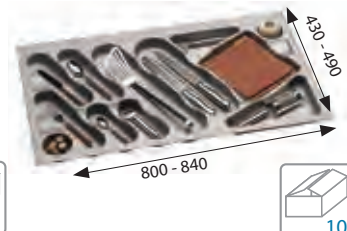

code	*SRP €/pcs	Special offer
1090347	5,90 €	

Cutlery tray PE-450

plastic

code	*SRP €/pcs	Special offer
1090348	6,90 €	

Cutlery tray PE-600

plastic

code	*SRP €/pcs	Special offer
1090349	9,90 €	

Cutlery tray PE-900