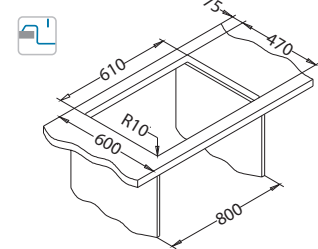

Installation: