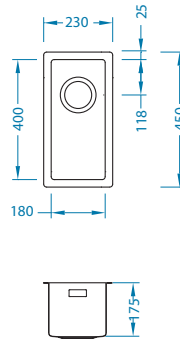

Accessories:

Waste kit
1130551

Waste kit
Pop-Up
1127251

Undermounting
set
1119093

Strainer bowl
stainless
1119835

surface	code	type	waste	Ø35 mm	*packing	*SRP €/pcs	Special offer
BRS	1102602	single	3 1/2"	/	carton 1 / 15	399,90 €	

BRS - brushed