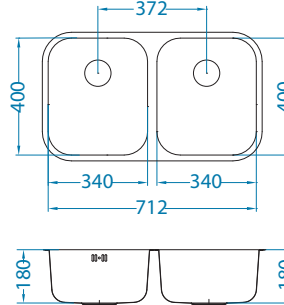

Duo 30

surface	code	type	waste	Ø35 mm	*packing	*SRP €/pcs	Special offer
SAT	1036849	double	3 1/2"	/	carton 1 / 17	339,90 €	

SAT - satin

Size: 752 x 440 mm
Bowl dimensions: 340 x 400 x 180 mm
340 x 400 x 180 mm

Installation:

Accessories:

Chopping board
wooden
1016018

Strainer basket
CHR
1109414

Duo 70

surface	code	type	waste	Ø35 mm	*packing	*SRP €/pcs	Special offer
SAT	1039363	reversible	3 1/2"	/	carton 1 / 17	349,90 €	

SAT - satin

Size: 560 x 440 mm
Bowl dimensions: 340 x 400 x 180 mm
148 x 300 x 120 mm

Installation:

Accessories:

Chopping board
wooden
1016018

Strainer basket
CHR
1109414

* SRP is a non-binding recommended retail price including VAT.
* Packing: pieces in a carton / pieces on a pallet