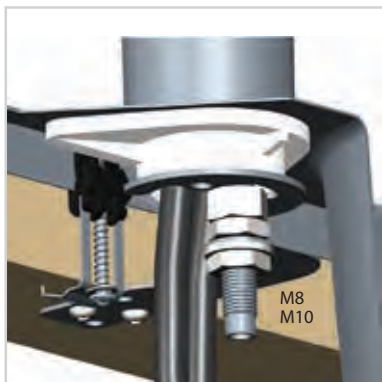

code	*SRP €/pcs	Special offer
1078290	9,90 €	

Tap brace

ALLFIX - A

code	*SRP €/pcs	Special offer
1115914	9,90 €	

Columba Arc 110 Quadra Billy-S

Eden Pixy Lago Zenit

ALLFIX - B

code	*SRP €/pcs	Special offer
1115505	14,90 €	