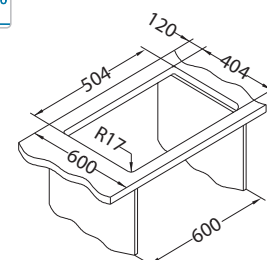

Installation: