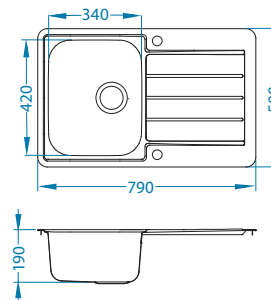

Line Max 20

surface	code	type	waste	Ø35 mm	*packing	*SRP €/pcs	Special offer
SAT	1144641	reversible	3 1/2"	2x	carton 1 / 12 sleeve 0 / 30	349,90 €	259,90 €
SAT	1144640*	reversible	3 1/2"	/		299,90 €	

SAT - satin

Size: 860 x 500 mm
Bowl dimensions: 340 x 420 x 190 mm

Installation:

Accessories:

Chopping board safety glass 1063063
Strainer bowl stainless 1062602
Chopping board wooden 1064565
AllRound 1131412

Line Max 80

surface	code	type	waste	Ø35 mm	*packing	*SRP €/pcs	Special offer
SAT	1137342	reversible	3 1/2"	2x	carton 1 / 12	209,90 €	139,90 €
SAT	1136608*	reversible	3 1/2"	/	sleeve 0 / 30	199,90 €	129,90 €

SAT - satin

Size: 790 x 500 mm
Bowl dimensions: 340 x 420 x 190 mm

Installation:

Accessories:

Chopping board safety glass 1063063
Strainer bowl stainless 1062602
Chopping board wooden 1064565
AllRound 1131412

Line Max 110

surface	code	type	waste	Ø35 mm	*packing	*SRP €/pcs	Special offer
SAT	1144604	reversible	3 1/2"	2x	carton 1 / 14	299,90 €	
SAT	1144603*	reversible	3 1/2"	/	sleeve 0 / 60	289,90 €	

SAT - satin

Size: 615 x 500 mm
Bowl dimensions: 340 x 420 x 190 mm

Installation:

Accessories:

Chopping board safety glass 1063063
Strainer bowl stainless 1062602
Chopping board wooden 1064565
AllRound 1131412

* SRP is a non-binding recommended retail price including VAT.
* Packing: pieces in a carton / pieces on a pallet