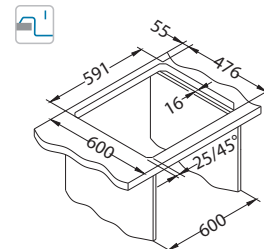

Installation:

Size: 615 x 500 mm
Bowl dimensions: 340 x 400 x 190 mm
148 x 300 x 130 mm