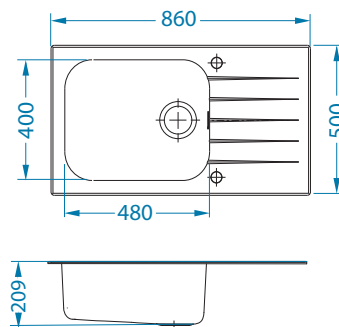

Until the stock lasts!

Size: 860 x 500 mm
Bowl dimensions: 480 x 400 x 200 mm

glass top	code	type	waste	Ø35 mm	*packing	*SRP €/pcs	Special offer
bela RAL 9003	SAT 1123644	reversibile	3 1/2"	2x	carton 1 / 6	529,90 €	
black RAL 9005	SAT 1123645	reversibile	3 1/2"	2x	carton 1 / 6	529,90 €	
	*SAT 1128171	reversibile	3 1/2"	2x	carton 1 / 6	729,90 €	

SAT - satin

* RAL/Graphics on request with min. resolution 250 dpi

Installation:

Accessories:

Chopping board
wooden
1016019

AllRound
1131412

Glassix 10

Size: 860 x 500 mm
Bowl dimensions: 340 x 400 x 180 mm