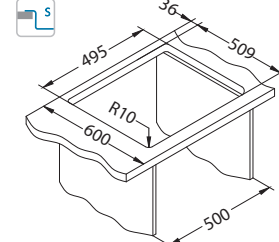

Installation*:

* F - installation needs specific treatment of worktop cut-out according to sink enclosed instructions.

* SRP is a non-binding recommended retail price including VAT.
* Packing: pieces in a carton / pieces on a pallet