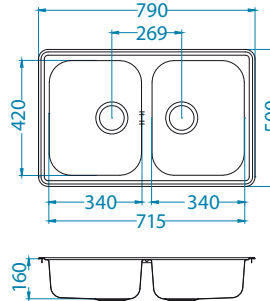

NAT - smooth

Size: 790 x 500 mm
 Bowl dimensions: 340 x 420 x 160 mm
 340 x 420 x 160 mm

Installation:

Accessories:

Chopping board safety glass 1063063
Strainer bowl stainless 1062602
Chopping board wooden 1064565
AllRound 1131412