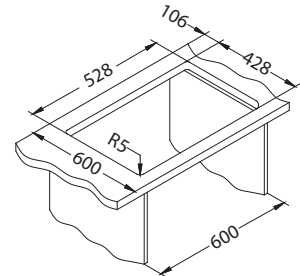

Size: 540 x 440 mm
Bowl dimensions: 500 x 400 x 195 mm

Accessories:

Waste trap (no waste)
1068989

Waste trap (no waste)
1033153

Strainer bowl
1119836 - gold
1119837 - anthracite
1119839 - bronze
1119838 - copper

Chopping board
wooden
1080029

Installation*:

* F - installation needs specific treatment of worktop cut-out according to sink enclosed instructions.

Monarch Kombino bowl configurations

Cabinet width 800 mm