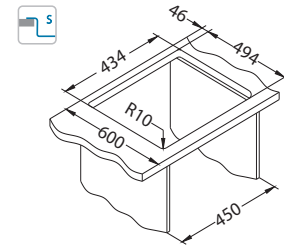

Installation*:

* F - installation needs specific treatment of worktop cut-out according to sink enclosed instructions.

Accessories: