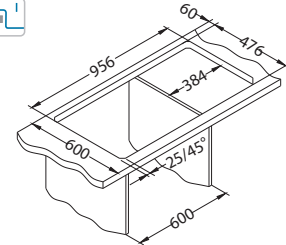

Installation: