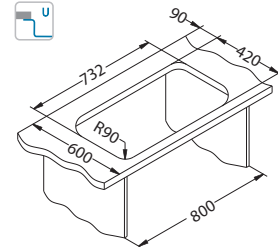

Installation:

Accessories:

Chopping board
wooden
1016018

Strainer basket
CHR
1109414