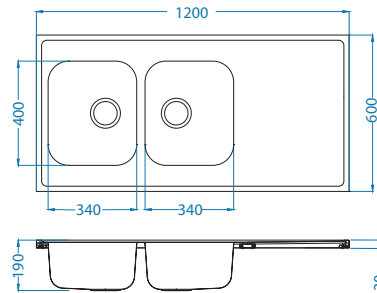

Classic Pro 90

1130551

Size: 1200 x 600 mm
Bowl dimensions: 340 x 400 x 190 mm

Accessories:

Chopping board wooden 1016018
Strainer basket CHR 1109414
Strainer bowl stainless 1062602
AllRound 1131412

surface	code	type	waste	Ø35 mm	*packing	*SRP €/pcs	Special offer
SAT	1130473	reversible	3 1/2"	/	carton 1/5	299,90 €	

SAT - satin

Installation:

Classic Pro 100

1130555

Size: 1200 x 600 mm
Bowl dimensions: 340 x 400 x 190 mm
340 x 400 x 190 mm

Accessories:

Chopping board wooden 1016018
Strainer basket CHR 1109414
Strainer bowl stainless 1062602
AllRound 1131412

surface	code	type	waste	Ø35 mm	*packing	*SRP €/pcs	Special offer
SAT	1130474	reversible	3 1/2"	/	carton 1/5	349,90 €	

SAT - satin

Installation:

Classic Pro 110

1130555

Size: 1400 x 600 mm
Bowl dimensions: 340 x 400 x 190 mm
340 x 400 x 190 mm

Accessories:

Chopping board wooden 1016018
Strainer basket CHR 1109414
Strainer bowl stainless 1062602
AllRound 1131412

surface	code	type	waste	Ø35 mm	*packing	*SRP €/pcs	Special offer
SAT	1132129	reversible	3 1/2"	/	carton 1/4	369,90	

SAT - satin

Installation: