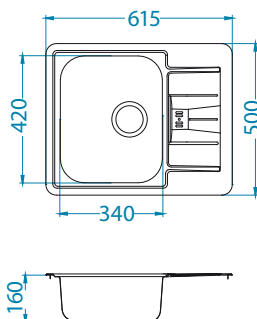

Line 60

1064388

Size: 615 x 500 mm
Bowl dimensions: 340 x 420 x 160 mm

Accessories:

Chopping board safety glass 1063063
Strainer bowl stainless 1062602
Chopping board wooden 1064565
AllRound 1131412

surface	code	type	waste	Ø35 mm	*packing	*SRP €/pcs	Special offer
NAT	1065681	reversible	3 1/2"	0	sleeve 0/60	139,90 €	109,90 €

NAT - smooth

Installation:

Line 70

1130555

Size: 790 x 500 mm
Bowl dimensions: 340 x 420 x 160 mm
148 x 300 x 80 mm

Accessories:

Chopping board safety glass 1063063
Strainer bowl stainless 1062602
Chopping board wooden 1064565
AllRound 1131412

surface	code	type	waste	Ø35 mm	*packing	*SRP €/pcs	Special offer
NAT	1065684	reversible	3 1/2"	0	sleeve 0/30	179,90 €	

NAT - smooth

Installation:

Line 80

1130551

1020100*

Size: 790 x 500 mm
Bowl dimensions: 340 x 420 x 160 mm

Accessories:

Chopping board safety glass 1063063
Strainer bowl stainless 1062602
Chopping board wooden 1064565
AllRound 1131412

surface	code	type	waste	Ø35 mm	*packing	*SRP €/pcs	Special offer
NAT	1066750	reversible	3 1/2"	0	sleeve 0/30	159,90 €	109,90 €
NAT	1065686*	reversible	1 1/2"	0	sleeve 0/30	129,90 €	
LEI	1076801	reversible	3 1/2"	0	sleeve 0/30	169,90 €	

NAT - smooth
LEI - leinen

Installation: