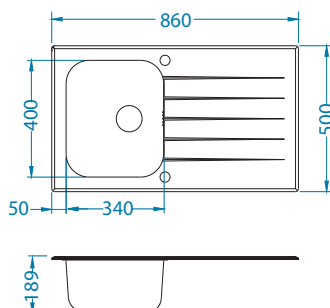

Glassix Up 10

Until the stock lasts!

Size: 860 x 500 mm
Bowl dimensions: 340 x 400 x 180 mm

glass top	code	type	waste	Ø35 mm	*packing	*SRP €/pcs	Special offer
white RAL 9003	SAT 1123819	reversibile	3 1/2"	2x	carton 1 / 6	429,90 €	
black RAL 9005	SAT 1123820	reversibile	3 1/2"	2x	carton 1 / 6	429,90 €	
	*SAT 1123821	reversibile	3 1/2"	2x	carton 1 / 6	629,90 €	

SAT - satin

* RAL/Graphics on request with min. resolution 250 dpi

Installation:

Accessories:

Glassix Up 20

Until the stock lasts!

Size: 860 x 500 mm
Bowl dimensions: 340 x 400 x 180 mm
148 x 300 x 120 mm

glass top	code	type	waste	Ø35 mm	*packing	*SRP €/pcs	Special offer
white RAL 9003	SAT 1123822	reversibile	3 1/2"	2x	carton 1 / 6	499,90 €	
black RAL 9005	SAT 1123823	reversibile	3 1/2"	2x	carton 1 / 6	499,90 €	
	*SAT 1123824	reversibile	3 1/2"	2x	carton 1 / 6	699,90 €	

SAT - satin

* RAL/Graphics on request with min. resolution 250 dpi

Installation:

Accessories:

Glassix Up 40

Until the stock lasts!

Size: 860 x 500 mm
Bowl dimensions: 480 x 400 x 200 mm

glass top	code	type	waste	Ø35 mm	*packing	*SRP €/pcs	Special offer
bela RAL 9003	SAT 1123644	reversibile	3 1/2"	2x	carton 1 / 6	529,90 €	
black RAL 9005	SAT 1123645	reversibile	3 1/2"	2x	carton 1 / 6	529,90 €	
	*SAT 1128171	reversibile	3 1/2"	2x	carton 1 / 6	729,90 €	

SAT - satin

* RAL/Graphics on request with min. resolution 250 dpi

Installation:

Accessories: