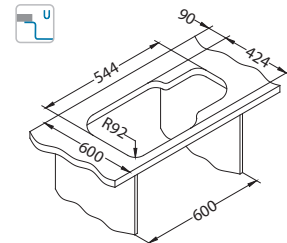

SAT - satin

Size: 560 x 440 mm
Bowl dimensions: 340 x 400 x 180 mm
148 x 300 x 120 mm

Installation:

Accessories:

Chopping board
wooden
1016018

Strainer basket
CHR
1109414

* SRP is a non-binding recommended retail price including VAT.
* Packing: pieces in a carton / pieces on a pallet