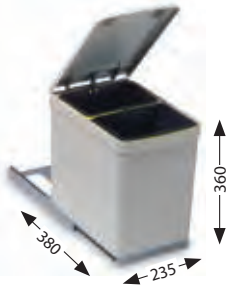

Albio 10

1090331

1090332

code	volume	*SRP €/pcs	Special offer
1090331	16l	59,90 €	
1090332	7,5l + 7,5l	59,90 €