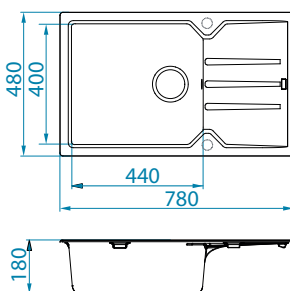

Installation:

Record 40

Size: 780 x 480 mm
Bowl dimensions: 440 x 400 x 180 mm

surface	code	type	waste	Ø35 mm	*packing	*SRP €/pcs	Special offer
G11-arctic	1144964	reversible	3 1/2"	/	carton 1 / 12	159,90€	139,90€
G55-beige	1144465	reversible	3 1/2"	/	carton 1 / 12	159,90€	139,90€
G91-carbon	1144466	reversible	3 1/2"	/	carton 1 / 12	159,90€	139,90€