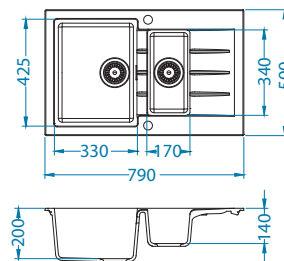

Cadit 50

Size: 1000 x 500 mm
Bowl dimensions: 475 x 425 x 198 mm

surface	code	type	waste	ø35 mm	*packing	*SRP €/pcs	Special offer
G11-arctic	1140594	reversible	3 1/2"	2x	carton 1 / 9	329,90 €	
G81-concrete	1140595	reversible	3 1/2"	2x	carton 1 / 9	329,90 €	
G22-terra	1140596	reversible	3 1/2"	2x	carton 1 / 9	329,90 €	
G55-beige	1140597	reversible	3 1/2"	2x	carton 1 / 9	329,90 €	
G91-carbon	1140598	reversible	3 1/2"	2x	carton 1 / 9	329,90 €	

Accessories:

Chopping board wooden 1133157
AllRound 1131412

Installation:

Cadit 70

Size: 790 x 500 mm
Bowl dimensions: 330 x 425 x 200 mm
170 x 340 x 140 mm

surface	code	type	waste	ø35 mm	*packing	*SRP €/pcs	Special offer
G11-arctic	1131357	reversible	3 1/2"	2x	carton 1 / 12	299,90 €	
G81-concrete	1131360	reversible	3 1/2"	2x	carton 1 / 12	299,90 €	
G22-terra	1131358	reversible	3 1/2"	2x	carton 1 / 12	299,90 €	
G55-beige	1131359	reversible	3 1/2"	2x	carton 1 / 12	299,90 €	
G91-carbon	1131361	reversible	3 1/2"	2x	carton 1 / 12	299,90 €	

Accessories:

Chopping board wooden 1133157
Strainer bowl stainless 1122700
AllRound 1131412

Installation:

Cadit 80

Size: 1000 x 500 mm
Bowl dimensions: 330 x 425 x 200 mm
170 x 340 x 140 mm

surface	code	type	waste	ø35 mm	*packing	*SRP €/pcs	Special offer
G11-arctic	1140599	reversible	3 1/2"	2x	carton 1 / 9	269,90 €	
G81-concrete	1140600	reversible	3 1/2"	2x	carton 1 / 9	269,90 €	
G22-terra	1140601	reversible	3 1/2"	2x	carton 1 / 9	269,90 €	
G55-beige	1140602	reversible	3 1/2"	2x	carton 1 / 9	269,90 €	
G91-carbon	1140603	reversible	3 1/2"	2x	carton 1 / 9	269,90 €	

Accessories:

Chopping board wooden 1133157
Strainer bowl stainless 1122700
AllRound 1131412

Installation: