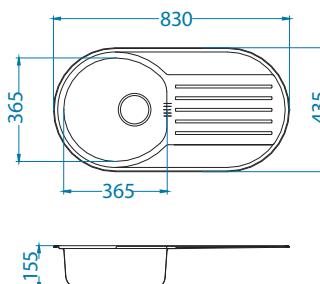

Accessories:

Waste kit
1130551