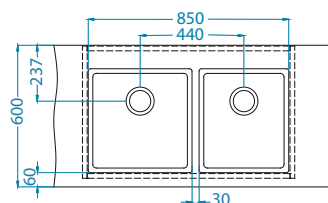

KOMBINO 30 + KOMBINO 20