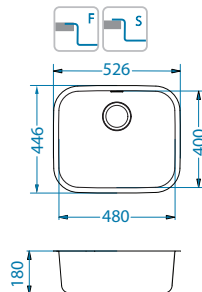

Variant 10

Size: 526 x 446 mm - F/S
508 x 428 mm - U
Bowl dimensions: 480 x 400 x 180/250 mm

surface	installation	code	type	waste	Ø35 mm	*packing	*SRP €/pcs	Special offer
SAT	F/S	1090271	reversible	3 1/2" D*	180 mm	carton 1 / 14	249,90€	
SAT	U	1009252	reversible	3 1/2" D*	250 mm	PE-bag 5 / 30	199,90€	
SAT	U	1042481	reversible	3 1/2" D*	180 mm	PE-bag 6 / 36	139,90€	

SAT - satin

D* Waste at longer bowl side

Accessories:

Waste
1130534

Waste Pop-Up
1127247

Waste kit
1130551

Waste kit Pop-Up
1127251

Chopping board wooden
1016019

Detergent dispenser - PEAR
1136559 - CHR

Variant 20

Size: 360 x 440 mm
Bowl dimensions: 340 x 420 x 175 mm

surface	code	type	waste	Ø35 mm	*packing	*SRP €/pcs	Special offer
SAT	1009012	reversible	3 1/2"	/	PE-bag 5 / 75	89,90€	

SAT - satin

Accessories:

Waste
1130534

Waste Pop-Up
1127247

Waste kit
1130551

Waste kit Pop-Up
1127251

Chopping board wooden
1016019

Strainer bowl stainless
1062602

Variant 40

Size: 368 x 428 mm
Bowl dimensions: 340 x 400 x 180 mm

surface	installation	code	type	waste	Ø35 mm	*packing	*SRP €/pcs	Special offer
SAT	U	1009392	reversible	3 1/2" D*	180 mm	PE-bag 5 / 75	99,90 €	
SAT	U	1009013	reversible	3 1/2" K**	180 mm	PE-bag 5 / 75	99,90 €	
SAT	F/S	1091041	reversible	3 1/2" K**	180 mm	carton 1 / 14	199,90€	

SAT - satin

D* Waste at longer bowl side
K** Waste at shorter bowl side

Accessories:

Waste
1130534

Waste Pop-Up
1127247

Waste kit
1130551

Waste kit Pop-Up
1127251

Chopping board wooden
1016019

Strainer bowl stainless
1062602

* SRP is a non-binding recommended retail price including VAT.
* Packing: pieces in a carton / pieces on a pallet