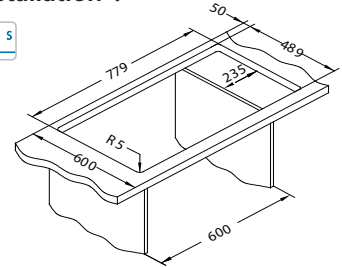

Installation*:

* F - installation needs specific treatment of worktop cut-out according to sink enclosed instructions