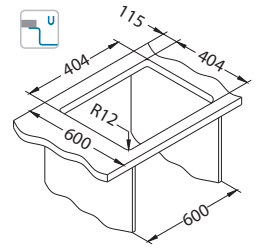

Installation*:

* F - installation needs specific treatment of worktop cut-out according to sink enclosed instructions.
* U - installation by means of undermounting set 1119093 (not enclosed).