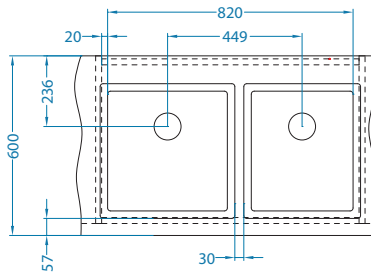

QUADRIX 20+30-FS