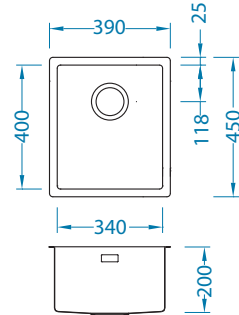

Accessories:

surface	code	type	waste	Ø 35 mm	*packing	*SRP €/pcs	Special offer
gold	1103316	single	3 1/2"	0	carton 1 / 14	649,90 €	
copper	1122688	single	3 1/2"	0	carton 1 / 14	649,90 €	
bronze	1103318	single	3 1/2"	0	carton 1 / 14	649,90 €	
anthracite	1103317	single	3 1/2"	0	carton 1 / 14	649,90 €