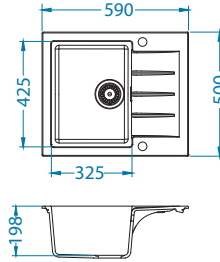

Cadit 10

Size: 590 x 500 mm
Bowl dimensions: 325 x 425 x 198 mm

surface	code	type	waste	ø35 mm	*packing	*SRP €/pcs	Special offer
G11-arctic	1132017	reversible	3 1/2"	2x	carton 1 / 18	234,90 €	
G81-concrete	1132020	reversible	3 1/2"	2x	carton 1 / 18	234,90 €	
G22-terra	1132018	reversible	3 1/2"	2x	carton 1 / 18	234,90 €	
G55-beige	1132019	reversible	3 1/2"	2x	carton 1 / 18	234,90 €	
G91-carbon	1132021	reversible	3 1/2"	2x	carton 1 / 18	234,90 €	

Accessories:

Chopping board
wooden
1133157

AllRound
1131412

Installation:

Cadit 20

Size: 790 x 500 mm
Bowl dimensions: 375 x 425 x 198 mm

surface	code	type	waste	ø35 mm	*packing	*SRP €/pcs	Special offer
G11-arctic	1132022	reversible	3 1/2"	2x	carton 1 / 12	249,90 €	
G81-concrete	1132025	reversible	3 1/2"	2x	carton 1 / 12	249,90 €	
G22-terra	1132023	reversible	3 1/2"	2x	carton 1 / 12	249,90 €	
G55-beige	1132024	reversible	3 1/2"	2x	carton 1 / 12	249,90 €	
G91-carbon	1132026	reversible	3 1/2"	2x	carton 1 / 12	249,90 €	

Accessories:

Chopping board
wooden
1133157

AllRound
1131412

Installation:

Cadit 40

Size: 860 x 500 mm
Bowl dimensions: 445 x 425 x 198 mm

surface	code	type	waste	ø35 mm	*packing	*SRP €/pcs	Special offer
G11-arctic	1132027	reversible	3 1/2"	2x	carton 1 / 12	269,90 €	
G81-concrete	1132030	reversible	3 1/2"	2x	carton 1 / 12	269,90 €	
G22-terra	1132028	reversible	3 1/2"	2x	carton 1 / 12	269,90 €	
G55-beige	1132029	reversible	3 1/2"	2x	carton 1 / 12	269,90 €	
G91-carbon	1132031	reversible	3 1/2"	2x	carton 1 / 12	269,90 €	

Accessories:

Chopping board
wooden
1133157

AllRound
1131412

Installation:

* SRP is a non-binding recommended retail price including VAT.
* Packing: pieces in a carton / pieces on a pallet