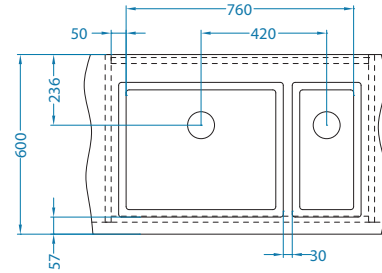

QUADRIX 10+50-FS