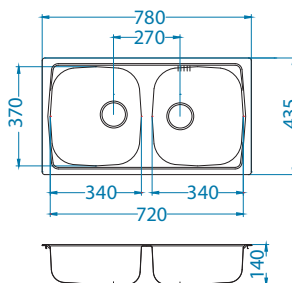

Basic 160

ALVEUS

Size: 780 x 435 mm
Bowl dimensions: 340 x 370 x 140 mm
340 x 370 x 140 mm

Accessories:

Waste kit
1071240 - 1¹/₂"
1130554 - 3¹/₂"

Chopping board
wooden 1016018

Strainer basket
CHR 1109414

surface	code	type	waste	Ø35 mm	*packing	*SRP €/pcs	Special offer
NAT	1039144	double	1¹/₂"	/	sleeve 0 / 34	119,90 €	99,90 €
NAT	1049232	double	3¹/₂"	/	sleeve 0 / 34	119,90 €	
LEI	1039145	double	1¹/₂"	/	sleeve 0 / 34	129,90 €	
LEI	1049434	double	3¹/₂"	/	sleeve 0 / 34	129,90 €	

NAT - smooth LEI - leinen

Installation:

Basic 170

Size: 780 x 435 mm
Bowl dimensions: 360 x 355 x 140 mm

Accessories:

Waste kit
1011717 - 1¹/₂"
1130537 - 3¹/₂"

surface	code	type	waste	Ø35 mm	*packing	*SRP €/pcs	Special offer
NAT	1136534	reversible	1¹/₂"	/	sleeve 0 / 36	99,90 €	
NAT	1136539	reversible	3¹/₂"	/	sleeve 0 / 36	99,90 €	
LEI	1136536	reversible	1¹/₂"	/	sleeve 0 / 36	109,90 €	
LEI	1136540	reversible	3¹/₂"	/	sleeve 0 / 36	109,90 €	

NAT - smooth LEI - leinen

Installation:

* SRP is a non-binding recommended retail price including VAT.
* Packing: pieces in a carton / pieces on a pallet