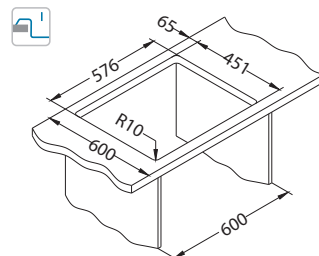

Accessories: