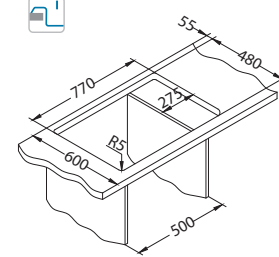

Accessories:

Chopping board
wooden
1133157

AllRound
1131412

Installation:

Cadit 40

Size: 860 x 500 mm
Bowl dimensions: 445 x 425 x 198 mm

surface	code	type	waste	ø35 mm	*packing	*SRP €/pcs	Special offer
G11-arctic	1132027	reversible	3 1/2"	2x	carton 1 / 12	269,90 €	
G81-concrete	1132030	reversible	3 1/2"	2x	carton 1 / 12	269,90 €	
G22-terra	1132028	reversible	3 1/2"	2x	carton 1 / 12	269,90 €	
G55-beige	1132029	reversible	3 1/2"	2x	carton 1 / 12	269,90 €	
G91-carbon	1132031	reversible	3 1/2"	2x	carton 1 / 12	269,90 €	