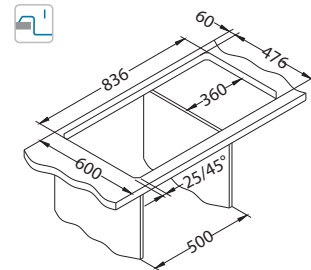

Installation:

Size: 860 x 500 mm
Bowl dimensions: 340 x 400 x 190 mm

Accessories:

Chopping board safety glass 1063063
Strainer bowl stainless 1062602
Chopping board wooden 1064565
AllRound 1131412

Line Maxim 50