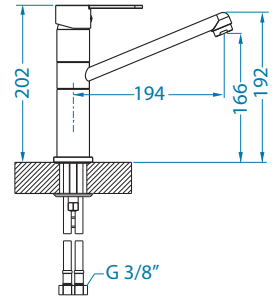

surface	code	*SRP €/pcs	Special offer
CHR	1119872	169,90 €	
G11	1119873	169,90 €	
G22	1123572	169,90 €	
G55	1119874	169,90 €	
G81	1123573	169,90 €	
G91	1119875	169,90 €