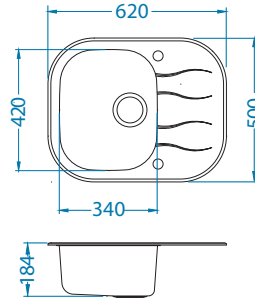

Wave 10

1127251

Size: 620 x 500 mm
Bowl dimensions: 340 x 420 x 175 mm

glass top	code	type	waste	Ø35 mm	*packing	*SRP €/pcs	Special offer
white RAL 9003	SAT 1102727	reversible	3 1/2"	2x	carton 1/12	469,90 €	
black RAL 9005	SAT 1102726	reversible	3 1/2"	2x	carton 1/12	469,90 €	
*SAT	1102936	reversible	3 1/2"	2x	carton 1/12	669,90 €	

SAT - satin

* RAL/Graphics on request with min. resolution 250 dpi

Installation:

Accessories:

Chopping board
wooden
1016018

Wave 20

1127251

Size: 760 x 500 mm
Bowl dimensions: 340 x 420 x 175 mm

glass top	code	type	waste	Ø35 mm	*packing	*SRP €/pcs	Special offer
white RAL 9003	SAT 1102729	reversible	3 1/2"	2x	carton 1/6	519,90 €	
black RAL 9005	SAT 1102728	reversible	3 1/2"	2x	carton 1/6	519,90 €	
*SAT	1102940	reversible	3 1/2"	2x	carton 1/6	719,90 €	

SAT - satin

* RAL/Graphics on request with min. resolution 250 dpi

Installation:

Accessories:

Chopping board
wooden
1016018

Wave 30

1127258

Size: 760 x 500 mm
Bowl dimensions: 340 x 420 x 175 mm
148 x 300 x 120 mm

glass top	code	type	waste	Ø35 mm	*packing	*SRP €/pcs	Special offer
white RAL 9003	SAT 1102741	reversible	3 1/2"	2x	carton 1/6	619,90 €	
black RAL 9005	SAT 1102730	reversible	3 1/2"	2x	carton 1/6	619,90 €	
*SAT	1102944	reversible	3 1/2"	2x	carton 1/6	819,90 €	

SAT - satin

* RAL/Graphics on request with min. resolution 250 dpi

Installation:

Accessories:

Chopping board
wooden
1016018

Strainer bowl
stainless
1062602