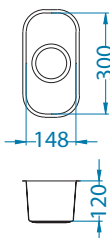

Monarch Variant 10

surface	code	type	waste	Ø 35 mm	*packing	*SRP €/pcs	Special offer
gold	1113575	single	3 1/2"	0	carton 1 / 14	349,90 €	
copper	1113580	single	3 1/2"	0	carton 1 / 14	349,90 €	
bronze	1113581	single	3 1/2"	0	carton 1 / 14	349,90 €	
anthracite	1113582	single	3 1/2"	0	carton 1 / 14	349,90 €	

Size: 480 x 400 mm
Bowl dimensions: 480 x 400 x 180 mm

Accessories:

Monarch Variant 40

surface	code	type	waste	Ø 35 mm	*packing	*SRP €/pcs	Special offer
gold	1113584	single	3 1/2"	0	carton 1 / 14	299,90 €	
copper	1113586	single	3 1/2"	0	carton 1 / 14	299,90 €	
bronze	1113587	single	3 1/2"	0	carton 1 / 14	299,90 €	
anthracite	1113589	single	3 1/2"	0	carton 1 / 14	299,90 €	

Size: 340 x 400 mm
Bowl dimensions: 340 x 400 x 180 mm

Accessories:

Monarch Variant 110

surface	code	type	waste	Ø 35 mm	*packing	*SRP €/pcs	Special offer
gold	1114240	single	3 1/2"	0	carton 1 / 15	249,90 €	
copper	1114241	single	3 1/2"	0	carton 1 / 15	249,90 €	
bronze	1114242	single	3 1/2"	0	carton 1 / 15	249,90 €	
anthracite	1114243	single	3 1/2"	0	carton 1 / 15	249,90 €	

Size: 148 x 300 mm
Bowl dimensions: 148 x 300 x 120 mm

Accessories: