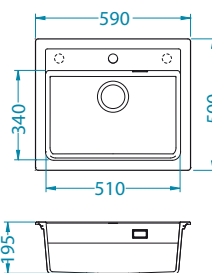

Atrox 10

Size: 400 x 500 mm
Bowl dimensions: 340 x 320 x 195 mm

surface	code	type	waste	Ø35 mm	*packing	*SRP €/pcs	Special offer
G11-arctic	1139079	single	3 1/2"	1x	carton 1 / 18	229,90 €	
G81-concrete	1139770	single	3 1/2"	1x	carton 1 / 18	229,90 €	
G22-terra	1139768	single	3 1/2"	1x	carton 1 / 18	229,90 €	
G55-beige	1139769	single	3 1/2"	1x	carton 1 / 18	229,90 €	
G91-carbon	1139771	single	3 1/2"	1x	carton 1 / 18	229,90 €	

Accessories:

Chopping board wooden 1144970 *for I installation
AllRound - mini 1136662
Stainless steel container GN-1/2-P- 65 mm 1008902
Undermounting set 1135533

Installation*:

*U - installation into a cabinet with mask by means of undermounting set 1135533 (not enclosed).

Atrox 20

Size: 470 x 500 mm
Bowl dimensions: 390 x 340 x 195 mm

surface	code	type	waste	Ø35 mm	*packing	*SRP €/pcs	Special offer
G11-arctic	1131986	single	3 1/2"	1x	carton 1 / 18	234,90 €	
G81-concrete	1131989	single	3 1/2"	1x	carton 1 / 18	234,90 €	
G22-terra	1131987	single	3 1/2"	1x	carton 1 / 18	234,90 €	
G55-beige	1131988	single	3 1/2"	1x	carton 1 / 18	234,90 €	
G91-carbon	1131990	single	3 1/2"	1x	carton 1 / 18	234,90 €	

Accessories:

Chopping board wooden 1144970 *for I installation
AllRound - mini 1136662
Stainless steel container GN-1/2-P- 65 mm 1008902
Undermounting set 1135533

Installation*:

*U - installation into a cabinet with mask by means of undermounting set 1135533 (not enclosed).

Atrox 30

Size: 590 x 500 mm
Bowl dimensions: 510 x 340 x 195 mm

surface	code	type	waste	Ø35 mm	*packing	*SRP €/pcs	Special offer
G11-arctic	1131991	single	3 1/2"	1x	carton 1 / 18	249,90 €	
G81-concrete	1131995	single	3 1/2"	1x	carton 1 / 18	249,90 €	
G22-terra	1131993	single	3 1/2"	1x	carton 1 / 18	249,90 €	
G55-beige	1131994	single	3 1/2"	1x	carton 1 / 18	209,00 €	
G91-carbon	1131996	single	3 1/2"	1x	carton 1 / 18	249,90 €	

Accessories: