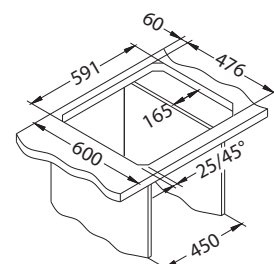

Installation: