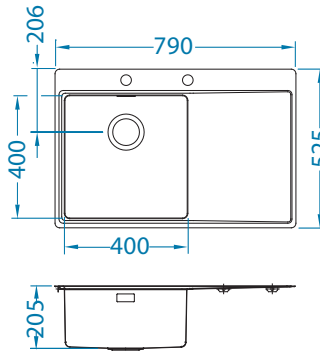

Installation*:

* F - installation needs specific treatment of worktop cut-out according to sink enclosed instructions

Size: 790 x 525 mm
Bowl dimensions: 400 x 400 x 205 mm

Accessories:

Strainer bowl stainless 1119835