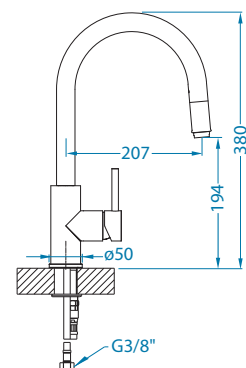

surface	code	*SRP €/pcs	Special offer
CHR	1129021	159,90 €	
SAT	1129023	159,90 €	
G55	1129020	159,90 €	
G81	1129019	159,90 €	
G91	1129022	159,90 €