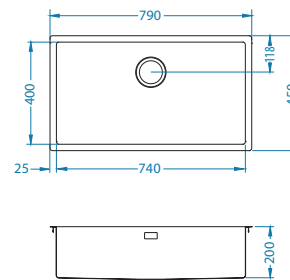

Quadrix 40

ALVEUS

Size: 500 x 450 mm
Bowl dimensions: 450 x 400 x 200 mm

Accessories:

Waste kit
1130551

Waste kit
Pop-Up
1127251

Undermounting set
1119093

Strainer bowl
stainless
1119835

surface	code	type	waste Ø35 mm	*packing	*SRP €/pcs	Special offer
BRS	1102605	single	3 1/2"	/ carton 1 / 14	499,90 €	

BRS - brushed

Installation*:

* F - installation needs specific treatment of worktop cut-out according to sink enclosed instructions.
* U - installation by means of undermounting set 1119093 (not enclosed).

Quadrix 50

Size: 550 x 450 mm
Bowl dimensions: 500 x 400 x 200 mm

Accessories:

Waste kit
1130551

Waste kit
Pop-Up
1127251

Undermounting set
1119093

Strainer bowl
stainless
1119835

surface	code	type	waste Ø35 mm	*packing	*SRP €/pcs	Special offer
BRS	1102606	single	3 1/2"	/ carton 1 / 14	549,90 €	

BRS - brushed

Installation*:

* F - installation needs specific treatment of worktop cut-out according to sink enclosed instructions.
* U - installation by means of undermounting set 1119093 (not enclosed).

Quadrix 60

Size: 790 x 450 mm
Bowl dimensions: 740 x 400 x 200 mm

Accessories:

Waste kit
1130551

Waste kit
Pop-Up
1127251

Undermounting set
1119093

Strainer bowl
stainless
1119835

surface	code	type	waste Ø35 mm	*packing	*SRP €/pcs	Special offer
BRS	1092477	single	3 1/2"	/ carton 1 / 7	599,90 €	

BRS - brushed

Installation*:

* F - installation needs specific treatment of worktop cut-out according to sink enclosed instructions.
* U - installation by means of undermounting set 1119093 (not enclosed).