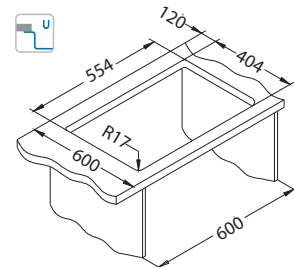

Accessories:

Waste kit
1130559

Waste kit Pop-Up
1092272

Strainer bowl
stainless
1119835

Chopping board
wooden
1080029

Installation:

Kombino bowl configurations [FS]

Cabinet width 800 mm