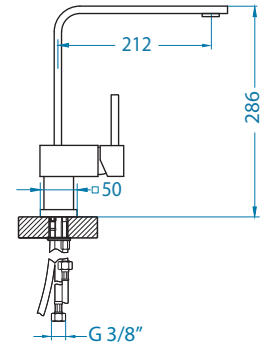

Laguna Monarch

pcs 10

surface	code	*SRP €/pcs	Special offer
gold	1134828	319,90 €	
copper	1134830	319,90 €	
bronze	1134829	319,90 €	
anthracite	1134827	319,90 €	

Zeos-P Monarch

pcs 10

surface	code	*SRP €/pcs	Special offer
gold	1136501	299,90 €	
copper	1136502	299,90 €	
bronze	1136503	299,90 €	
anthracite	1136504	299,90 €	

Zina Monarch

pcs 10

surface	code	*SRP €/pcs	Special offer
gold	1136509	289,90 €	
copper	1136510	289,90 €	
bronze	1136511	289,90 €	
anthracite	1136512	289,90 €	

Oz Monarch

pcs 10

surface	code	*SRP €/pcs	Special offer
gold	1134858	269,90 €	
copper	1134857	269,90 €	
bronze	1134855	269,90 €	
anthracite	1134854	269,90 €