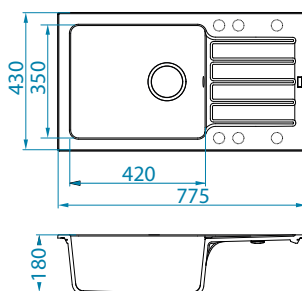

Niagara 40

Size: 775 x 435 mm
Bowl dimensions: 357 x 360 x 160 mm

surface	code	type	waste	Ø35 mm	*packing	*SRP €/pcs	Special offer
G11-arctic	1100887	reversible	3 1/2"	2x	carton 1 / 12	179,90 €	
G55-beige	1076859	reversible	3 1/2"	2x	carton 1 / 12	179,90 €	
G91-carbon	1076860	reversible	3 1/2"	2x	carton 1 / 12	179,90 €	

Installation:

Niagara 60

Size: 900 x 500 mm
Bowl dimensions: 344 x 430 x 160 mm
100 x 295 x 70 mm

surface	code	type	waste	Ø35 mm	*packing	*SRP €/pcs	Special offer
G11-arctic	1100889	corner	3 1/2"	2x	carton 1 / 9	219,90 €	
G55-beige	1090939	corner	3 1/2"	2x	carton 1 / 9	219,90 €	
G91-carbon	1090940	corner	3 1/2"	2x	carton 1 / 9	219,90 €	

Installation:

Niagara 90

Size: 775 x 430 mm
Bowl dimensions: 350 x 420 x 180 mm

surface	code	type	waste	Ø35 mm	*packing	*SRP €/pcs	Special offer
G11-arctic	1148028	reversible	3 1/2"	/	carton 1 / 12	219,90 €	
G55-beige	1148031	reversible	3 1/2"	/	carton 1 / 12	219,90 €	
G91-carbon	1148032	reversible	3 1/2"	/	carton 1 / 12	219,90 €	

Installation:

* SRP is a non-binding recommended retail price including VAT.
* Packing: pieces in a carton / pieces on a pallet