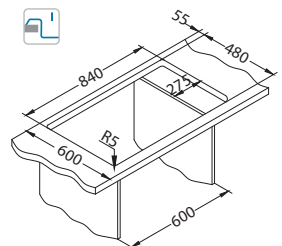

Accessories:

Chopping board
wooden
1133157

AllRound
1131412

Installation:

* SRP is a non-binding recommended retail price including VAT.
* Packing: pieces in a carton / pieces on a pallet

Cadit 50

Size: 1000 x 500 mm
Bowl dimensions: 475 x 425 x 198 mm