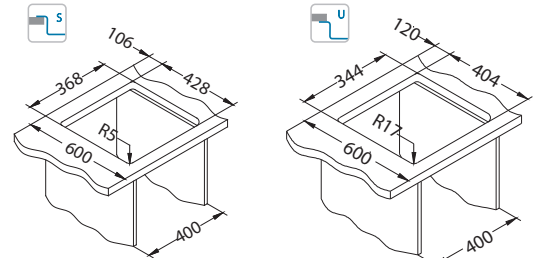

Installation*:

* F - installation needs specific treatment of worktop cut-out according to sink enclosed instructions

Accessories:

Waste kit 1130551	Waste kit Pop-Up 1127251	Strainer bowl stainless 1119835	Chopping board wooden 1080029

Kombino 30

MIX IT UP!

Size: 440 x 440 mm
Bowl dimensions: 400 x 400 x 195 mm

surface	code	type	waste	Ø35 mm	*packing	*SRP €/pcs	Special offer
SAT	U	1100235	single	3 1/2"	/	carton 1 / 14	319,90 €
KMB	F/S	1118877	single	3 1/2"	/	carton 1 / 14	349,90 €

SAT - satin
KMB - satin bowl, brushed surface