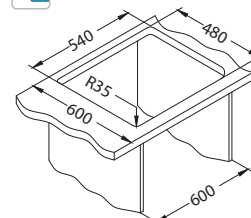

Installation:

* SRP is a non-binding recommended retail price including VAT.
* Packing: pieces in a carton / pieces on a pallet