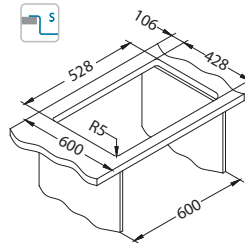

Installation*: