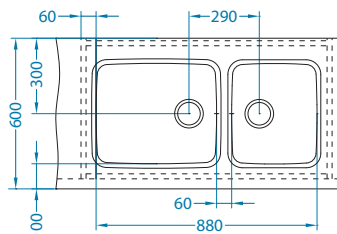

Luno 40+Luno 20