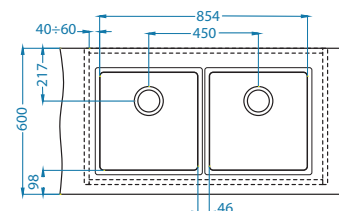

KOMBINO 30 + KOMBINO 20

KOMBINO 30 - 2X

KOMBINO 40 + KOMBINO 20

Galeo

Galeo family is designed to fit into every style and size of the kitchen. We combined the clean, modern design of the drainer surface with spacious bowls. 40 mm bowl radius is a great compromise of straight modern lines and soft edges that allow an easy cleaning. An optimal bowl radius has been combined with great depth and resulted in huge, spacious bowls.