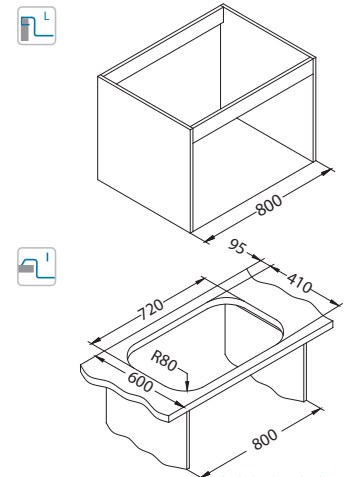

Installation:

* SRP is a non-binding recommended retail price including VAT.
* Packing: pieces in a carton / pieces on a pallet