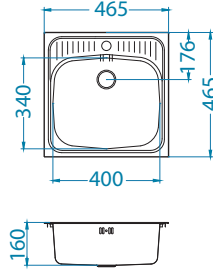

Basic 130

Size: 465 x 465 mm
Bowl dimensions: 340 x 400 x 160 mm

Accessories:

Waste kit
1011717

Chopping board
wooden
1016018

Strainer basket
CHR
1109414

surface	code	type	waste	ø35 mm	*packing	*SRP €/pcs	Special offer
NAT	1008825	single	1 1/2"	1x	sleeve 0 / 68	109,90 €	

NAT - smooth

Installation:

Basic 140

Size: 465 x 465 mm
Bowl dimensions: 340 x 400 x 185 mm

Accessories:

Waste kit
1130537

Chopping board
wooden
1016018

Strainer basket
CHR
1109414

surface	code	type	waste	ø35 mm	*packing	*SRP €/pcs	Special offer
SAT	1100905	single	3 1/2"	1x	sleeve 0 / 60	149,90 €	99,90 €

SAT- satin

Installation:

Basic 150

Size: 780 x 435 mm
Bowl dimensions: 360 x 355 x 140 mm

Accessories:

Waste kit
1071237 - 1 1/2"
1130544 - 3 1/2"

surface	code	type	waste	ø35 mm	*packing	*SRP €/pcs	Special offer
NAT	1136530	reversible	1 1/2"	/	sleeve 0 / 36	99,90 €	69,90 €
NAT	1136532	reversible	3 1/2"	/	sleeve 0 / 36	99,90 €	

NAT - smooth LEI - leinen

Installation: