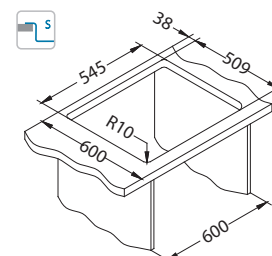

Size: 565 x 525 mm
Bowl dimensions: 500 x 400 x 195 mm

Installation*:

Accessories:

Strainer bowl
stainless
1119835

Chopping board
wooden
1080029

Chopping board
safety glass
1084835 - black

ALVEUS
TriTop 400
1084325