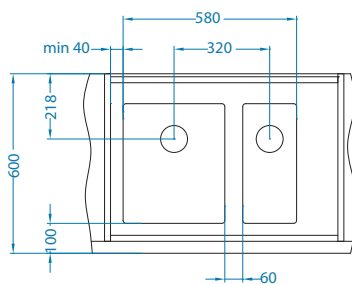

QUADRIX 20+20-FS

QUADRIX 20+30-FS

QUADRIX 10+50-FS

Quadrix bowl configurations [U]

Cabinet width 800 mm

QUADRIX 10+20-U

QUADRIX 10+30-U

Waste kit
1130559