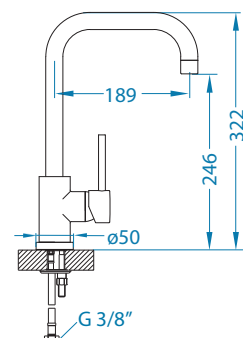

Laguna Monarch

pcs 10

surface	code	*SRP €/pcs	Special offer
gold	1134828	319,90 €	
copper	1134830	319,90 €	
bronze	1134829	319,90 €	
anthracite	1134827	319,90 €	

Zeos-P Monarch

pcs 10

surface	code	*SRP €/pcs	Special offer
gold	1136501	299,90 €	
copper	1136502	299,90 €	
bronze	1136503	299,90 €	
anthracite	1136504	299,90 €	

Zina Monarch

pcs 10

surface	code	*SRP €/pcs	Special offer
gold	1136509	289,90 €	
copper	1136510	289,90 €	
bronze	1136511	289,90 €	
anthracite	1136512	289,90 €	

Oz Monarch

pcs 10

surface	code	*SRP €/pcs	Special offer
gold	1134858	269,90 €	
copper	1134857	269,90 €	
bronze	1134855	269,90 €	
anthracite	1134854	269,90 €