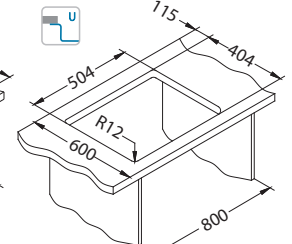

Installation*:

* F - installation needs specific treatment of worktop cut-out according to sink enclosed instructions.

* U - installation by means of undermounting set 1119093 (not enclosed).