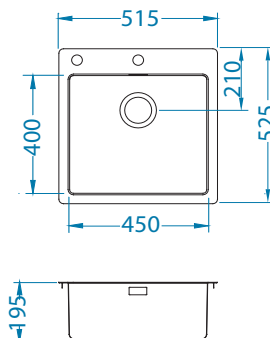

Accessories:

Strainer bowl
stainless
1119835

Chopping board
wooden
1080029

Chopping board
safety glass
1084835 - black

ALVEUS TriTop 400
1084325

surface	code	type	waste	Ø35 mm	*packing	*SRP €/pcs	Special offer
	KMB 1123787	single	3 1/2"	2x	carton 1 / 14	549,90 €	429,90 €

KMB - satin bowl, brushed surface