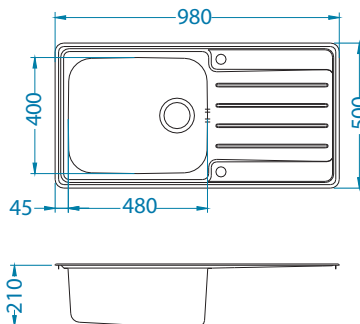

Praktik 100

surface	code	type	waste Ø35 mm	*packing	*SRP €/pcs	Special offer
SAT	1085977	reversible	3 1/2"	2x carton 1/7	399,90€	299,90 €
LEI	1097989	reversible	3 1/2"	2x carton 1/7	439,90 €	

SAT - satin
LEI - leinen

Size: 980 x 500 mm
Bowl dimensions: 480 x 400 x 210 mm

Installation:

Accessories:

Chopping board
wooden
1016019

AllRound
1131412

Praktik 120

surface	code	type	waste Ø35 mm	*packing	*SRP €/pcs	Special offer
SAT	1122463	reversible	3 1/2"	2x carton 1/12	349,90€	279,90 €

SAT - satin

Size: 790 x 500 mm
Bowl dimensions: 480 x 400 x 210 mm

Installation:

Accessories:

Chopping board
wooden
1016019

AllRound
1131412

Praktik 130

surface	code	type	waste Ø35 mm	*packing	*SRP €/pcs	Special offer
SAT	1122594	reversible	3 1/2"	2x carton 1/7	449,90€	299,90 €

SAT - satin

Size: 985 x 500 mm
Bowl dimensions: 480 x 400 x 210 mm

Installation:

Accessories:

Chopping board
wooden
1016019

AllRound
1131412

* SRP is a non-binding recommended retail price including VAT.

* Packing: pieces in a carton / pieces on a pallet