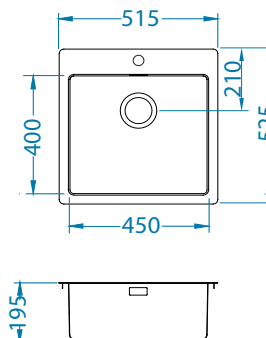

Accessories:

Strainer bowl
stainless
1119835

Chopping board
wooden
1080029

Chopping board
safety glass
1084835 - black

ALVEUS TriTop 400
1084325

surface	code	type	waste	Ø35 mm	*packing	*SRP € / pcs	Special offer
	KMB 1149513	single	3 1/2"	1x	carton 1 / 14	499,90 €	399,90 €

KMB - satin bowl, brushed surface