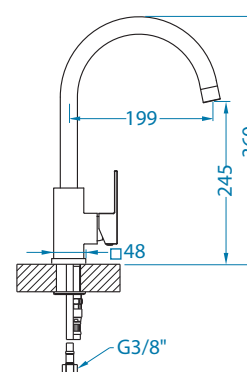

Arc 80

ALVEUS

surface	code	*SRP €/pcs	Special offer
white mat	1134890	139,90 €	119,90 €
black mat	1134889	139,90 €	119,90 €

Slim

surface	code	*SRP €/pcs	Special offer
CHR	1134831	139,90 €	89,90 €

Arc 110

surface	code	*SRP €/pcs	Special offer
CHR	1126720	119,90 €	
G11	1126721	129,90 €	
G22	1126722	129,90 €	
G55	1126723	129,90 €	
G81	1126724	129,90 €	
G91	1126725	129,90 €	

Santo

surface	code	*SRP €/pcs	Special offer
G55	1129040	129,90 €	
G91	1129041	129,90 €	

Roxa

surface	code	*SRP €/pcs	Special offer
CHR	1129038	119,90 €	
G11	1129037	119,90 €	
G55	1129036	119,90 €	
G81	1129035	119,90 €	
G91	1129039	119,90 €	

* SRP is a non-binding recommended retail price including VAT.
* Packing: pieces in a carton