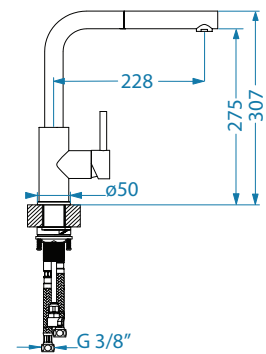

Zeos-P Monarch

pcs 10

surface	code	*SRP €/pcs	Special offer
gold	1136501	299,90 €	
copper	1136502	299,90 €	
bronze	1136503	299,90 €	
anthracite	1136504	299,90 €	

Zina Monarch

pcs 10

surface	code	*SRP €/pcs	Special offer
gold	1136509	289,90 €	
copper	1136510	289,90 €	
bronze	1136511	289,90 €	
anthracite	1136512	289,90 €	