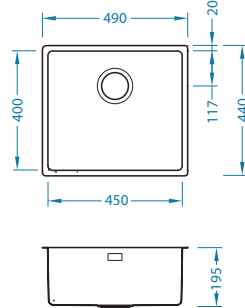

SAT - satin
KMB - satin bowl, brushed surface

Size: 490 x 440 mm
Bowl dimensions: 450 x 400 x 195 mm

Accessories:

Waste kit
1130551

Waste kit
Pop-Up
1127251

Strainer bowl
stainless
1119835

Chopping board
wooden
1080029