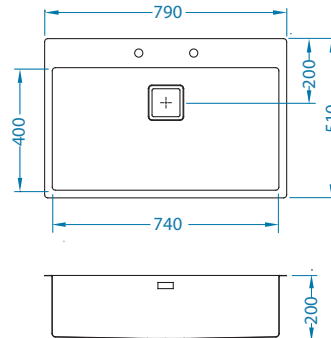

Size: 790 x 510 mm
Bowl dimensions: 740 x 400 x 200 mm

Installation*:

* F - installation needs specific treatment of worktop cut-out according to sink enclosed instructions.

Accessories:

ALVEUS
TriTop 400
1084325