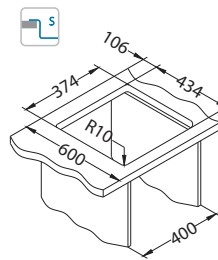

Installation*:

* F - installation needs specific treatment of worktop cut-out according to sink enclosed instructions.
* U - installation by means of undermounting set 1119093 (not enclosed).