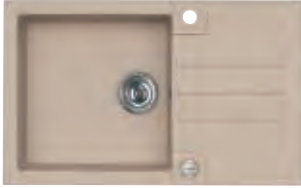

Size: 780 x 480 mm
Bowl dimensions: 400 x 400 x 180 mm

surface	code	type	waste	Ø35 mm	*packing	*SRP €/pcs	Special offer
	G11-arctic 1090944	reversible	3 1/2"	2x	carton 1 / 12	199,90 €	
	G81-concrete 1122745	reversible	3 1/2"	2x	carton 1 / 12	199,90 €	
	G22-terra 1090941	reversible	3 1/2"	2x	carton 1 / 12	199,90 €	
	G55-beige 1090946	reversible	3 1/2"	2x	carton 1 / 12	199,90 €	
	G91-carbon 1090942	reversible	3 1/2"	2x	carton 1 / 12	199,90 €	

Installation: