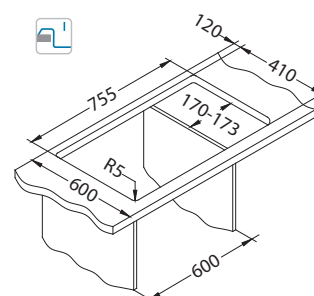

Installation:

* SRP is a non-binding recommended retail price including VAT.
* Packing: pieces in a carton / pieces on a pallet