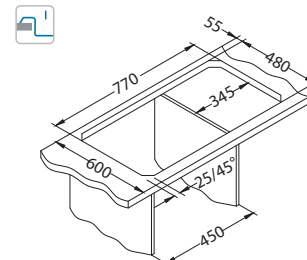

Installation: