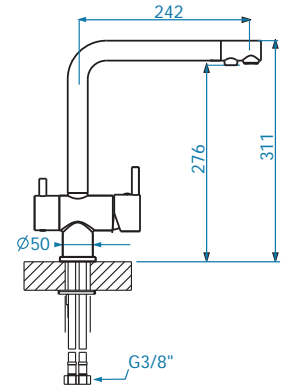

Aquila

surface	code	*SRP €/pcs	Special offer
SAT	1139805	299,90 €	
G11 arctic	1139806	299,90 €	
G55 beige	1139807	299,90 €	
G91 carbon	1139808	299,90 €	

Dual

surface	code	*SRP €/pcs	Special offer
SAT	1139809	299,90 €	
G11 arctic	1139810	299,90 €	
G55 beige	1139811	299,90 €	
G91 carbon	1139812	299,90 €	

Sink mixers connectable to the filter

Sink mixers are designed to be connected to the water filter, through which water can be cleaned of all contaminants, which impair the quality and taste of drinking water.

Sink mixers do not include the water filter.
Sink mixers Aquila and Dual can be connected to water filter designed for household water purification.