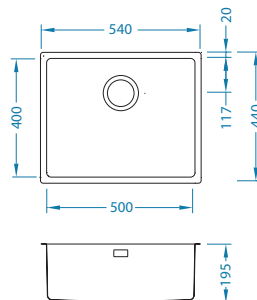

Bowl dimensions: 500 x 400 x 195 mm

Accessories:

Waste trap (no waste)
1068989

Waste trap (no waste)
1033153

Strainer bowl
1119836 - gold
1119837 - anthracite
1119839 - bronze
1119838 - copper

Detergent dispenser-KORK
1129079 - gold
1135544 - anthracite
1135543 - bronze
1135542 - copper