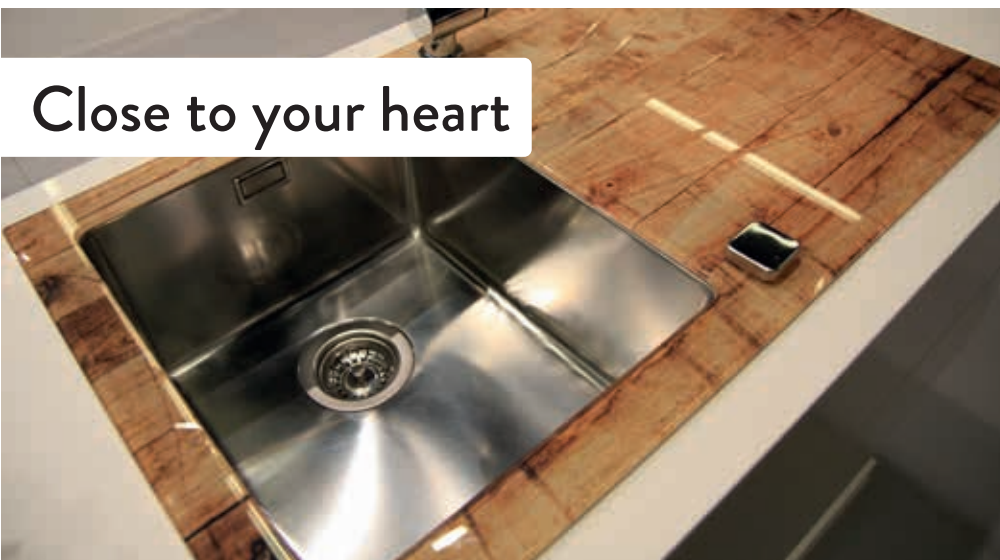

Close to your heart