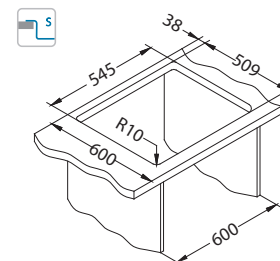

Chopping board
wooden
1080029

* F - installation needs specific treatment of worktop cut-out according to sink enclosed instructions.

Monarch Pure 70

surface	code	type	waste	Ø 35 mm	*packing	*SRP €/pcs	Special offer
gold	1149633	single	3 1/2"	1x	carton 1 / 14	799,90€	
copper	1149647	single	3 1/2"	1x	carton 1 / 14	799,90€	
bronze	1149641	single	3 1/2"	1x	carton 1 / 14	799,90€	
anthracite	1149635	single	3 1/2"	1x	carton 1 / 14	799,90€	

Size: 565 x 525 mm
Bowl dimensions: 500 x 400 x 195 mm

Installation*:

Accessories:

Waste trap (no waste)
1068989

Strainer bowl
1119836 - gold
1119837 - anthracite
1119839 - bronze
1119838 - copper

Chopping board
safety glass
1084835 - black

Chopping board
wooden
1080029

* F - installation needs specific treatment of worktop cut-out according to sink enclosed instructions.

Monarch Quadrix 20

Size: 390 x 450 mm
Bowl dimensions: 340 x 400 x 200 mm