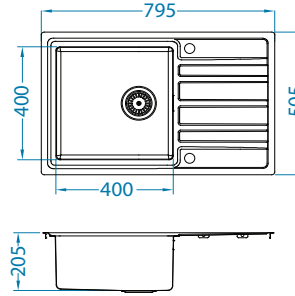

Rando Up 30

Until the stock lasts!

1123351

Size: 795 x 505 mm
Bowl dimensions: 400 x 400 x 205 mm

Accessories:

Strainer bowl stainless 1119835

Chopping board wooden 1080029

AllRound 1131412

surface	code	type	waste	Ø35 mm	*packing	*SRP €/pcs	Special offer
SAT	1136609	reversible	3 1/2"	2x	carton 1 / 8	499,90 €	

SAT - satin

Installation*:

* F - installation needs specific treatment of worktop cut-out according to sink enclosed instructions

Rando Up 50

Until the stock lasts!

left

1123351

Size: 865 x 505 mm
Bowl dimensions: 450 x 400 x 205 mm

Accessories:

Strainer bowl stainless 1119835

Chopping board wooden 1080029

AllRound 1131412

surface	code	type	waste	Ø35 mm	*packing	*SRP €/pcs	Special offer
SAT	1136611	left	3 1/2"	2x	carton 1 / 8	549,90 €	449,90 €
SAT	1136610	right	3 1/2"	2x	carton 1 / 8	549,90 €	449,90 €

SAT - satin

Installation*:

* F - installation needs specific treatment of worktop cut-out according to sink enclosed instructions

* SRP is a non-binding recommended retail price including VAT.
* Packing: pieces in a carton / pieces on a pallet