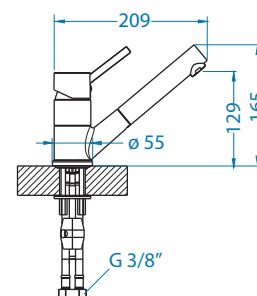

Azeta - P

surface	code	*SRP €/pcs	Special offer
CHR	1096119	199,90 €	

Cleo - P

surface	code	*SRP €/pcs	Special offer
CHR-BR	1088776	199,90 €	

Elia

surface	code	*SRP €/pcs	Special offer
CHR	1129024	199,90 €	