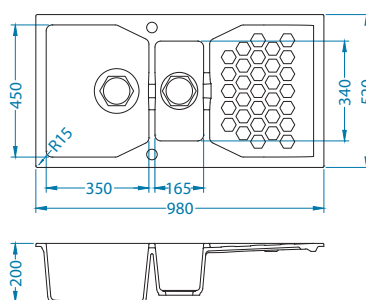

Installation:

Sensual 70

Size: 980 x 520 mm
Bowl dimensions: 350 x 450 x 200 mm
165 x 340 x 160 mm

surface	code	type	waste	∅35 mm	*packing	*SRP €/pcs	Special offer
	G11-arctic 1128393	reversible hexagonal	2x	2x	carton 1/8	549,90 €	
	G04M-steel 1108025	reversible hexagonal	2x	2x	carton 1/8	549,90 €	
	G02M-pebble 1108023	reversible hexagonal	2x	2x	carton 1/8	549,90 €	
	G03M-chocolate 1108024	reversible hexagonal	2x	2x	carton 1/8	549,90 €	
	G05M-twilight 1108026	reversible hexagonal	2x	2x	carton 1/8	549,90 €	