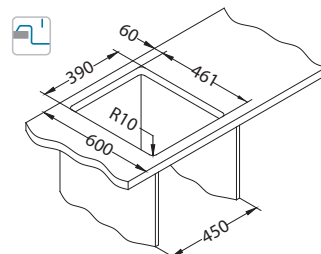

Installation:

Accessories: