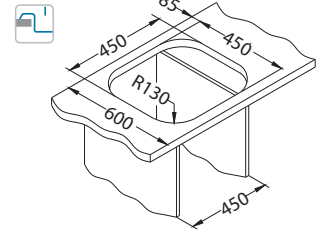

Installation:

Accessories:

Chopping board
wooden
1016018