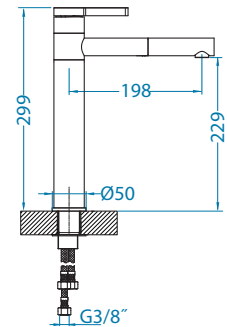

surface	code	*SRP €/pcs	Special offer
CHR	1129057	169,90 €	
G11	1129058	169,90 €	
G02M	1129059	169,90 €	
G03M	1129056	169,90 €	
G04M	1129060	169,90 €	
G05M	1129061	169,90 €