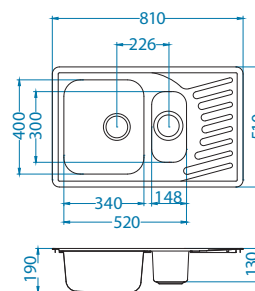

Elegant 40

Size: 810 x 510 mm
Bowl dimensions: 340 x 400 x 190 mm
340 x 400 x 190 mm

Accessories:

Chopping board wooden 1016018
Strainer basket CHR 1109414
Strainer bowl stainless 1062602
AllRound 1131412

surface	code	type	waste	Ø35 mm	*packing	*SRP €/pcs	Special offer
SAT	1009383	reversible	3 1/2"	/	sleeve 0/30	299,90 €	249,90 €

SAT - satin

Installation:

Elegant 70

Size: 1110 x 510 mm
Bowl dimensions: 340 x 400 x 190 mm
340 x 400 x 190 mm

Accessories:

Chopping board wooden 1016018
Strainer basket CHR 1109414
Strainer bowl stainless 1062602
AllRound 1131412

surface	code	type	waste	Ø35 mm	*packing	*SRP €/pcs	Special offer
SAT	*1009386	reversible	3 1/2"	/	sleeve 0/30	319,90 €	

SAT - satin

*Available until stocks last!

Installation:

Elegant 110

Size: 810 x 510 mm
Bowl dimensions: 340 x 400 x 190 mm
148 x 300 x 130 mm

Accessories:

Chopping board wooden 1016018
Strainer basket CHR 1109414
Strainer bowl stainless 1062602
AllRound 1131412

surface	code	type	waste	Ø35 mm	*packing	*SRP €/pcs	Special offer
SAT	1009247	reversible	3 1/2"	/	sleeve 0/30	299,90 €	

SAT - satin

Installation:

* SRP is a non-binding recommended retail price including VAT.
* Packing: pieces in a carton / pieces on a pallet