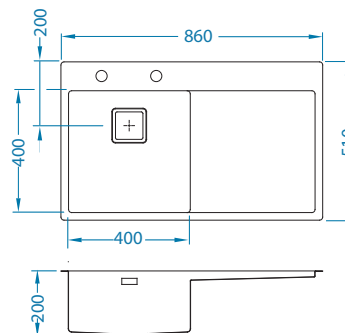

Size: 790 x 510 mm
Bowl dimensions: 740 x 400 x 200 mm

Installation*:

* F - installation needs specific treatment of worktop cut-out according to sink enclosed instructions.

Accessories:

ALVEUS
TriTop 400
1084325

BRS - brushed

Size: 860 x 510 mm
Bowl dimensions: 400 x 400 x 200 mm

Installation*:

* F - installation needs specific treatment of worktop cut-out according to sink enclosed instructions.

Accessories:

ALVEUS
TriTop 400
1084325