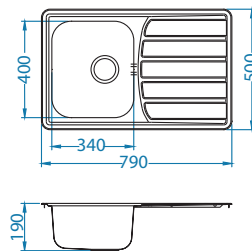

Zoom Maxim 10

1130551

Size: 615 x 500 mm
Bowl dimensions: 340 x 400 x 190 mm

surface	code	type	waste	Ø35 mm	*packing	*SRP €/pcs	Special offer
SAT	1100215	reversible	3 1/2"	/	sleeve 0 / 60	179,90	149,90 €

SAT - satin

Installation:

Accessories:

Chopping board wooden 1016018
Strainer basket CHR 1109414
Strainer bowl stainless 1062602
AllRound 1131412

Zoom Maxim 20

1130551

Size: 790 x 500 mm
Bowl dimensions: 340 x 400 x 190 mm

surface	code	type	waste	Ø35 mm	*packing	*SRP €/pcs	Special offer
SAT	1108173	reversible	3 1/2"	/	sleeve 0 / 30	219,90 €	

SAT - satin

Installation:

Accessories:

Chopping board wooden 1016018
Strainer basket CHR 1109414
Strainer bowl stainless 1062602
AllRound 1131412

Zoom Maxim 30

1130551

Size: 860 x 500 mm
Bowl dimensions: 340 x 400 x 195 mm

surface	code	type	waste	Ø35 mm	*packing	*SRP €/pcs	Special offer
SAT	1108176	reversible	3 1/2"	/	sleeve 0 / 30	229,90 €	159,90 €

SAT - satin

Installation:

Accessories:

Chopping board wooden 1016018
Strainer basket CHR 1109414
Strainer bowl stainless 1062602
AllRound 1131412

* SRP is a non-binding recommended retail price including VAT.
* Packing: pieces in a carton / pieces on a pallet