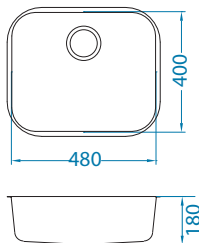

Size: 480 x 400 mm
Bowl dimensions: 480 x 400 x 180 mm

Accessories:

Waste trap
(no waste)
1068989

Waste trap
(no waste)
1033153

Chopping board
wooden
1016019

Monarch Variant 40

surface	code	type	waste	Ø 35 mm	*packing	*SRP €/pcs	Special offer
gold	1113584	single	3 1/2"	0	carton 1 / 14	299,90 €	
copper	1113586	single	3 1/2"	0	carton 1 / 14	299,90 €	
bronze	1113587	single	3 1/2"	0	carton 1 / 14	299,90 €	
anthracite	1113589	single	3 1/2"	0	carton 1 / 14	299,90 €	