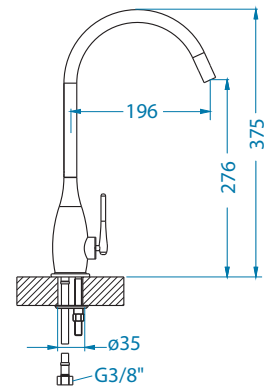

* SRP is a non-binding recommended retail price including VAT.
* Packing: pieces in a carton

Zeos - P

surface	code	*SRP €/pcs	Special offer
white mat	1136506	259,90 €	
black mat	1136505	259,90 €	

Pixy

surface	code	*SRP €/pcs	Special offer
CHR	1132175	229,90 €	