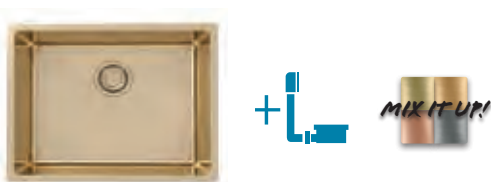

Monarch Kombino 50