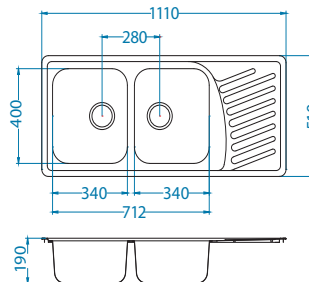

Elegant 40

Size: 810 x 510 mm
Bowl dimensions: 340 x 400 x 190 mm
340 x 400 x 190 mm

Accessories:

Chopping board wooden 1016018
Strainer basket CHR 1109414
Strainer bowl stainless 1062602
AllRound 1131412

surface	code	type	waste	Ø35 mm	*packing	*SRP €/pcs	Special offer
SAT	1009383	reversible	3 1/2"	/	sleeve 0/30	299,90 €	249,90 €

SAT - satin

Installation:

Elegant 70

Size: 1110 x 510 mm
Bowl dimensions: 340 x 400 x 190 mm
340 x 400 x 190 mm

Accessories:

Chopping board wooden 1016018
Strainer basket CHR 1109414
Strainer bowl stainless 1062602
AllRound 1131412

surface	code	type	waste	Ø35 mm	*packing	*SRP €/pcs	Special offer
SAT	*1009386	reversible	3 1/2"	/	sleeve 0/30	319,90 €	

SAT - satin

*Available until stocks last!

Installation:

Elegant 110

Size: 810 x 510 mm
Bowl dimensions: 340 x 400 x 190 mm
148 x 300 x 130 mm

Accessories:

Chopping board wooden 1016018
Strainer basket CHR 1109414
Strainer bowl stainless 1062602
AllRound 1131412

surface	code	type	waste	Ø35 mm	*packing	*SRP €/pcs	Special offer
SAT	1009247	reversible	3 1/2"	/	sleeve 0/30	299,90 €	

SAT - satin

Installation:

* SRP is a non-binding recommended retail price including VAT.
* Packing: pieces in a carton / pieces on a pallet