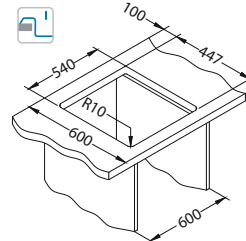

Installation*:

*U - installation by means of undermounting set 1135533 (not enclosed).