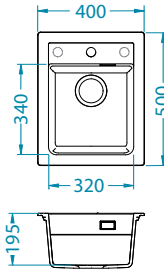

Atrox 10

Size: 400 x 500 mm
Bowl dimensions: 340 x 320 x 195 mm

surface	code	type	waste	Ø35 mm	*packing	*SRP €/pcs	Special offer
G11-arctic	1139079	single	3 1/2"	1x	carton 1 / 18	229,90 €	
G81-concrete	1139770	single	3 1/2"	1x	carton 1 / 18	229,90 €	
G22-terra	1139768	single	3 1/2"	1x	carton 1 / 18	229,90 €	
G55-beige	1139769	single	3 1/2"	1x	carton 1 / 18	229,90 €	
G91-carbon	1139771	single	3 1/2"	1x	carton 1 / 18	229,90 €	

Accessories:

Chopping board wooden 1144970 *for I installation
AllRound - mini 1136662
Stainless steel container GN-1/2-P- 65 mm 1008902
Undermounting set 1135533

Installation*:

*U - installation into a cabinet with mask by means of undermounting set 1135533 (not enclosed).

Atrox 20

Size: 470 x 500 mm
Bowl dimensions: 390 x 340 x 195 mm

surface	code	type	waste	Ø35 mm	*packing	*SRP €/pcs	Special offer
G11-arctic	1131986	single	3 1/2"	1x	carton 1 / 18	234,90 €	
G81-concrete	1131989	single	3 1/2"	1x	carton 1 / 18	234,90 €	
G22-terra	1131987	single	3 1/2"	1x	carton 1 / 18	234,90 €	
G55-beige	1131988	single	3 1/2"	1x	carton 1 / 18	234,90 €	
G91-carbon	1131990	single	3 1/2"	1x	carton 1 / 18	234,90 €	

Accessories:

Chopping board wooden 1144970 *for I installation
AllRound - mini 1136662
Stainless steel container GN-1/2-P- 65 mm 1008902
Undermounting set 1135533

Installation*:

*U - installation into a cabinet with mask by means of undermounting set 1135533 (not enclosed).

Atrox 30

Size: 590 x 500 mm
Bowl dimensions: 510 x 340 x 195 mm

surface	code	type	waste	Ø35 mm	*packing	*SRP €/pcs	Special offer
G11-arctic	1131991	single	3 1/2"	1x	carton 1 / 18	249,90 €	
G81-concrete	1131995	single	3 1/2"	1x	carton 1 / 18	249,90 €	
G22-terra	1131993	single	3 1/2"	1x	carton 1 / 18	249,90 €	
G55-beige	1131994	single	3 1/2"	1x	carton 1 / 18	209,00 €	
G91-carbon	1131996	single	3 1/2"	1x	carton 1 / 18	249,90 €	

Accessories: