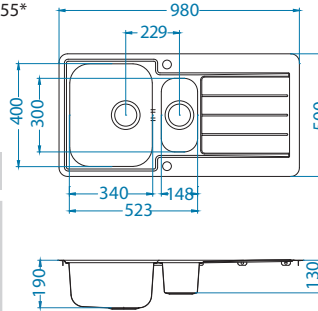

surface	code	type	waste	Ø35 mm	*packing	*SRP €/pcs	Special offer
SAT	1085943	reversible	3 1/2"	2x	carton 1 / 12 sleeve 0 / 30	349,90 €	259,90 €
SAT	1089610*	reversible	3 1/2"	/		299,90 €	

SAT - satin