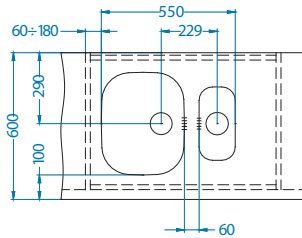

Variant 20+Variant 110

Waste kit: 1130559
Waste kit Pop-up: 1127258