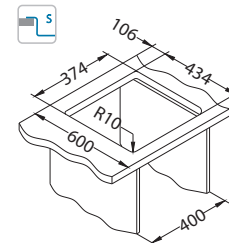

Installation*:

* F - installation needs specific treatment of worktop cut-out according to sink enclosed instructions.

* U - installation by means of undermounting set 1119093 (not enclosed).