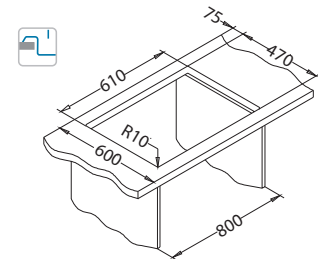

Installation:

Accessories:

Strainer bowl stainless 1119835

Chopping board safety glass 1084835 - black

Chopping board safety glass 1087883 - white