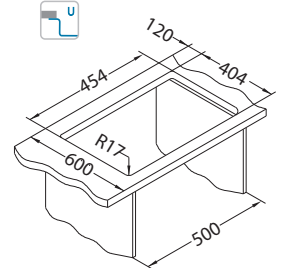

Installation*: