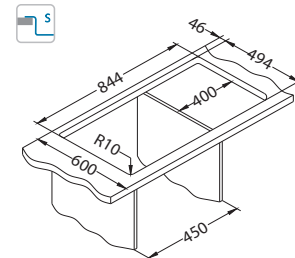

Size: 790 x 510 mm
Bowl dimensions: 740 x 400 x 200 mm

Installation*:

* F - installation needs specific treatment of worktop cut-out according to sink enclosed instructions.

Accessories:

ALVEUS
TriTop 400
1084325

BRS - brushed

Size: 860 x 510 mm
Bowl dimensions: 400 x 400 x 200 mm

Installation*:

* F - installation needs specific treatment of worktop cut-out according to sink enclosed instructions.

Accessories:

ALVEUS
TriTop 400
1084325