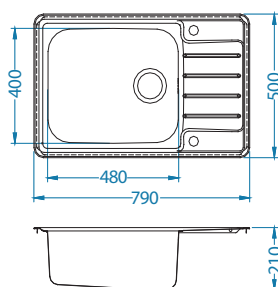

Praktik 100

surface	code	type	waste Ø35 mm	*packing	*SRP €/pcs	Special offer
SAT	1085977	reversible	3 1/2"	2x carton 1/7	399,90€	299,90 €
LEI	1097989	reversible	3 1/2"	2x carton 1/7	439,90 €	

SAT - satin
LEI - leinen

Size: 980 x 500 mm
Bowl dimensions: 480 x 400 x 210 mm

Installation:

Accessories:

Chopping board
wooden
1016019

AllRound
1131412

Praktik 120

surface	code	type	waste Ø35 mm	*packing	*SRP €/pcs	Special offer
SAT	1122463	reversible	3 1/2"	2x carton 1/12	349,90€	279,90 €

SAT - satin

Size: 790 x 500 mm
Bowl dimensions: 480 x 400 x 210 mm

Installation:

Accessories:

Chopping board
wooden
1016019

AllRound
1131412

Praktik 130

surface	code	type	waste Ø35 mm	*packing	*SRP €/pcs	Special offer
SAT	1122594	reversible	3 1/2"	2x carton 1/7	449,90€	299,90 €

SAT - satin

Size: 985 x 500 mm
Bowl dimensions: 480 x 400 x 210 mm

Installation:

Accessories:

Chopping board
wooden
1016019

AllRound
1131412

* SRP is a non-binding recommended retail price including VAT.

* Packing: pieces in a carton / pieces on a pallet