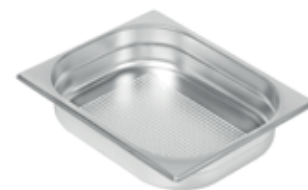

GN - 1/2 -P [perforated]

325 x 265 x 65 mm [Atroux]

code	*SRP €/pcs	Special offer
1008902	49,90 €