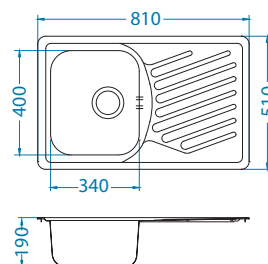

Elegant

The Elegant sink family suits almost any kitchen, for their classic design maintains timeless appeal. Various bowl sizes and configurations with or without the drainer surface compose the variegated kitchen sink family. The large bowl has an above-average depth of 190 mm, while the depth of the smaller bowl amounts to 130 mm.

You can choose among models made in stainless steel with different surface finishes as well as among a wide range of suitable accessories.

- iconic models
- it is possible to choose among due stainless steel surfaces - SATIN and LEINEN
- reversible models

Elegant 30

Size: 810 x 510 mm
Bowl dimensions: 340 x 400 x 190 mm

surface	code	type	waste Ø35 mm	*packing	*SRP €/pcs	Special offer
SAT	1126348	reversible	3 1/2"	/	sleeve 0/30	209,90 €
LEI	1126349	reversible	3 1/2"	/	sleeve 0/30	239,90 €

SAT - satin
LEI - leinen

Installation:

Accessories:

Chopping board wooden 1016018	Strainer basket CHR 1109414	Strainer bowl stainless 1062602	AllRound 1131412