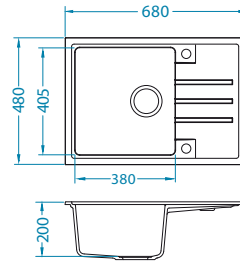

Intermezzo 30

Size: 620 x 480 mm
Bowl dimensions: 330 x 405 x 200 mm

NEW

surface	code	type	waste	Ø35 mm	*packing	*SRP €/pcs	Special offer
G11-arctic	1117037	reversible	3 1/2"	2x	carton 1 / 14	219,90 €	
G81-concrete	1119691	reversible	3 1/2"	2x	carton 1 / 14	219,90 €	
G55-beige	1117039	reversible	3 1/2"	2x	carton 1 / 14	219,90 €	
G91-carbon	1117044	reversible	3 1/2"	2x	carton 1 / 14	219,90 €	
G90-deep black	1149080	reversible	3 1/2"	2x	carton 1 / 14	219,90 €	

Accessories:

Chopping board
wooden
1080029

Strainer bowl
stainless
1119835

Undermounting set
1135533

Installation*:

*U - installation into a cabinet with mask by means of 2 undermounting sets 1135533 (not enclosed).

Intermezzo 40

Size: 680 x 480 mm
Bowl dimensions: 380 x 405 x 200 mm

NEW

surface	code	type	waste	Ø35 mm	*packing	*SRP €/pcs	Special offer
G11-arctic	1144965	reversible	3 1/2"	2x	carton 1 / 14	229,90 €	
G81-concrete	1144967	reversible	3 1/2"	2x	carton 1 / 14	229,90 €	
G55-beige	1144966	reversible	3 1/2"	2x	carton 1 / 14	229,90 €	
G91-carbon	1144968	reversible	3 1/2"	2x	carton 1 / 14	229,90 €	
G90-deep black	1149126	reversible	3 1/2"	2x	carton 1 / 14	229,90 €	

Accessories:

Chopping board
wooden
1080029

Strainer bowl
stainless
1119835

Undermounting set
1135533

Installation*:

*U - installation into a cabinet with mask by means of 2 undermounting sets 1135533 (not enclosed).

Intermezzo 130

Size: 780 x 480 mm
Bowl dimensions: 460 x 405 x 200 mm

NEW

surface	code	type	waste	Ø35 mm	*packing	*SRP €/pcs	Special offer
G11-arctic	1117046	reversible	3 1/2"	2x	carton 1 / 10	229,90 €	
G81-concrete	1119692	reversible	3 1/2"	2x	carton 1 / 10	229,90 €	
G55-beige	1117048	reversible	3 1/2"	2x	carton 1 / 10	229,90 €	
G91-carbon	1117050	reversible	3 1/2"	2x	carton 1 / 10	229,90 €	
G90-deep black	1149117	reversible	3 1/2"	2x	carton 1 / 10	229,90 €	

Accessories: