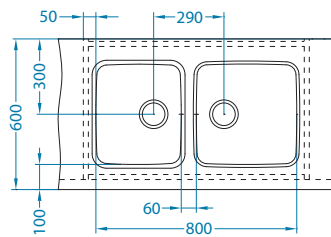

Luno 20+Luno 30