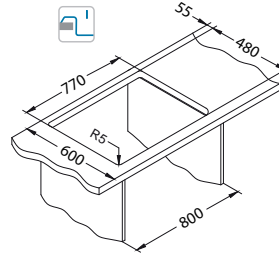

Installation*: