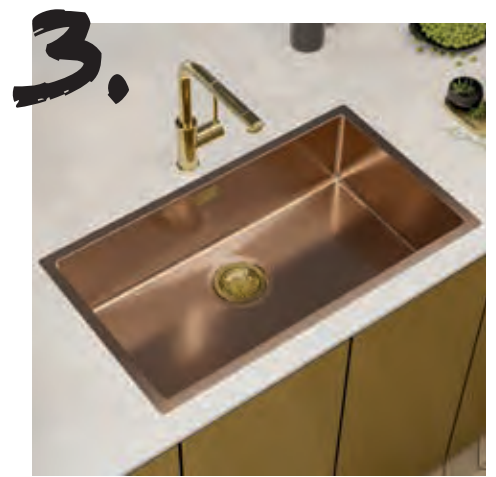

4.

Now, add cleverly designed
and functional accessories
and transform a kitchen
sink into a super functional
elegance.