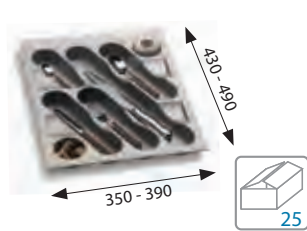

code	*SRP €/pcs	Special offer
1090347	5,90 €	

Cutlery tray PE-450

plastic

code	*SRP €/pcs	Special offer
1090348	6,90 €	

Cutlery tray PE-600

plastic

code	*SRP €/pcs	Special offer
1090349	9,90 €	

Cutlery tray PE-900