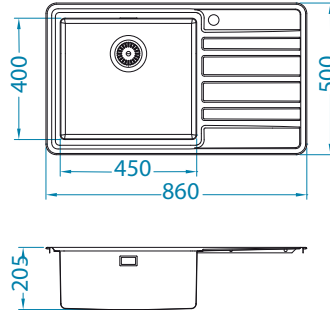

Rando 50

left

Size: 860 x 500 mm
Bowl dimensions: 450 x 400 x 205 mm

surface	code	type	waste	Ø35 mm	*packing	*SRP €/pcs	Special offer
	SAT 1149528	left	3 1/2"	1x	carton 1/8	499,90 €	
	SAT 1149529	right	3 1/2"	1x	carton 1/8	499,90 €	

SAT - satin

Accessories:

Strainer bowl
stainless
1119835

Chopping board
wooden
1080029

AllRound
1131412

Installation: