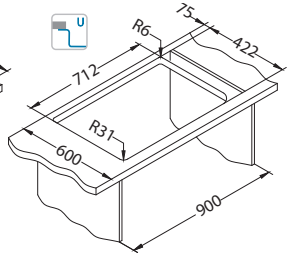

Installation*:

*U - installation into a cabinet with mask by means of 2 undermounting sets 1135533 (not enclosed).