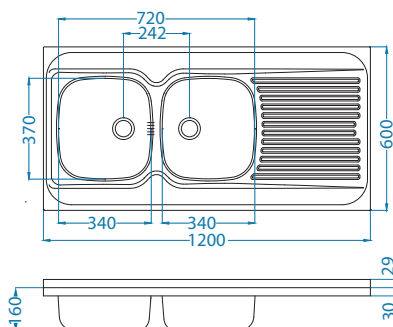

* SRP is a non-binding recommended retail price including VAT.

* Packing: pieces in a carton / pieces on a pallet