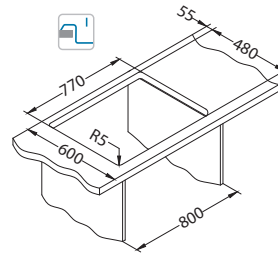

Installation*:

*U - installation into a cabinet with mask by means of 2 undermounting sets 1135533 (not enclosed).