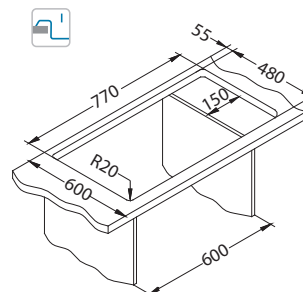

Installation:

Accessories:

Chopping board
wooden
1016019

AllRound
1131412