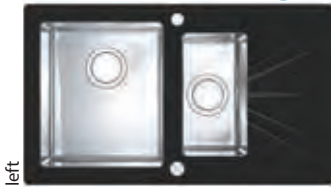

Karat Up 20

Until the stock lasts!

ALVEUS

1123353

glass top	code	type	waste	ø35 mm	*packing	*SRP €/pcs	Special offer
white	1123804	left	3 1/2"	2x	carton	699,90 €	
RAL 9003	1123805	right	3 1/2"	2x	1 / 6	699,90 €	
black	1123806	left	3 1/2"	2x	carton	699,90 €	
RAL 9005	1123807	right	3 1/2"	2x	1 / 6	699,90 €	
*SAT	1123808	left	3 1/2"	2x	carton	799,90 €	
	1123809	right	3 1/2"	2x	1 / 6	799,90 €	

SAT - satin

* RAL/Graphics on request with min. resolution 250 dpi

Size: 860 x 500 mm
Bowl dimensions: 340 x 400 x 195 mm
180 x 340 x 160 mm