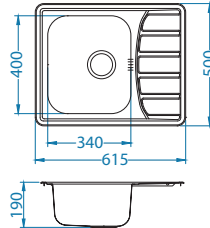

Zoom Maxim 10

1130551

Size: 615 x 500 mm
Bowl dimensions: 340 x 400 x 190 mm

surface	code	type	waste	Ø35 mm	*packing	*SRP €/pcs	Special offer
SAT	1100215	reversible	3 1/2"	/	sleeve 0 / 60	179,90	149,90 €

SAT - satin

Installation:

Accessories:

Chopping board wooden 1016018
Strainer basket CHR 1109414
Strainer bowl stainless 1062602
AllRound 1131412

Zoom Maxim 20

1130551

Size: 790 x 500 mm
Bowl dimensions: 340 x 400 x 190 mm

surface	code	type	waste	Ø35 mm	*packing	*SRP €/pcs	Special offer
SAT	1108173	reversible	3 1/2"	/	sleeve 0 / 30	219,90 €	

SAT - satin

Installation:

Accessories:

Chopping board wooden 1016018
Strainer basket CHR 1109414
Strainer bowl stainless 1062602
AllRound 1131412

Zoom Maxim 30

1130551

Size: 860 x 500 mm
Bowl dimensions: 340 x 400 x 195 mm

surface	code	type	waste	Ø35 mm	*packing	*SRP €/pcs	Special offer
SAT	1108176	reversible	3 1/2"	/	sleeve 0 / 30	229,90 €	159,90 €

SAT - satin

Installation:

Accessories:

Chopping board wooden 1016018
Strainer basket CHR 1109414
Strainer bowl stainless 1062602
AllRound 1131412

* SRP is a non-binding recommended retail price including VAT.
* Packing: pieces in a carton / pieces on a pallet