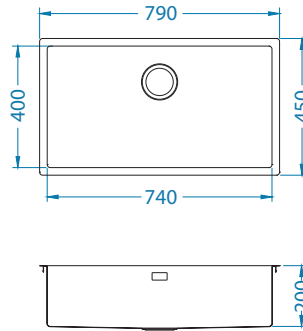

Accessories:

Waste trap (no waste)
1068989

Waste trap (no waste)
1033153

Undermounting set
1119093

Strainer bowl
1119836 - gold
1119837 - anthracite
1119839 - bronze
1119838 - copper