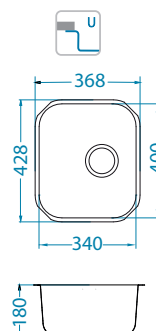

* SRP is a non-binding recommended retail price including VAT.
* Packing: pieces in a carton / pieces on a pallet