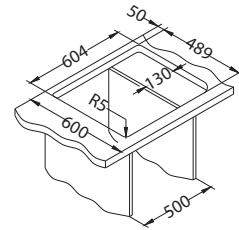

Installation*:

* F - installation needs specific treatment of worktop cut-out according to sink enclosed instructions