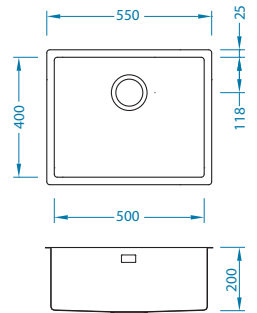

Quadrix 40

ALVEUS

Size: 500 x 450 mm
Bowl dimensions: 450 x 400 x 200 mm

Accessories:

Waste kit
1130551

Waste kit
Pop-Up
1127251

Undermounting set
1119093

Strainer bowl
stainless
1119835

surface	code	type	waste Ø35 mm	*packing	*SRP €/pcs	Special offer
BRS	1102605	single	3 1/2"	/ carton 1 / 14	499,90 €	

BRS - brushed

Installation*:

* F - installation needs specific treatment of worktop cut-out according to sink enclosed instructions.
* U - installation by means of undermounting set 1119093 (not enclosed).

Quadrix 50

Size: 550 x 450 mm
Bowl dimensions: 500 x 400 x 200 mm

Accessories:

Waste kit
1130551

Waste kit
Pop-Up
1127251

Undermounting set
1119093

Strainer bowl
stainless
1119835

surface	code	type	waste Ø35 mm	*packing	*SRP €/pcs	Special offer
BRS	1102606	single	3 1/2"	/ carton 1 / 14	549,90 €	

BRS - brushed

Installation*:

* F - installation needs specific treatment of worktop cut-out according to sink enclosed instructions.
* U - installation by means of undermounting set 1119093 (not enclosed).

Quadrix 60

Size: 790 x 450 mm
Bowl dimensions: 740 x 400 x 200 mm

Accessories:

Waste kit
1130551

Waste kit
Pop-Up
1127251

Undermounting set
1119093

Strainer bowl
stainless
1119835

surface	code	type	waste Ø35 mm	*packing	*SRP €/pcs	Special offer
BRS	1092477	single	3 1/2"	/ carton 1 / 7	599,90 €	

BRS - brushed

Installation*:

* F - installation needs specific treatment of worktop cut-out according to sink enclosed instructions.
* U - installation by means of undermounting set 1119093 (not enclosed).