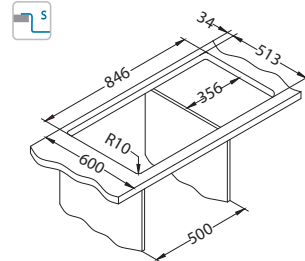

Installation*:

* F - installation needs specific treatment of worktop cut-out according to sink enclosed instructions

Accessories:

Strainer bowl stainless 1119835

Chopping board wooden 1080029

Chopping board safety glass 1084835 - black

AllRound 1131412