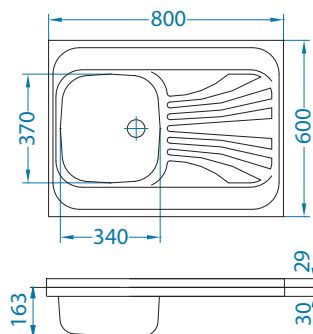

Accessories

Waste kit
1011717

Chopping board
wooden
1016018

Strainer basket
CHR
1109414

surface	code	type	waste	Ø35 mm	*packing	*SRP €/pcs	Special offer
NAT	1009076	left	1 1/2"	/	sleeve 0 / 36	89,90 €	
NAT	1009077	right	1 1/2"	/	sleeve 0 / 36	89,90 €	

NAT - smooth