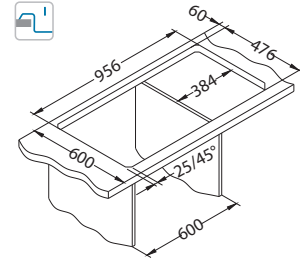

SAT - satin

Installation:

Size: 980 x 500 mm
Bowl dimensions: 340 x 400 x 190 mm
148 x 300 x 130 mm

Accessories:

Chopping board safety glass 1063063
Strainer bowl stainless 1062602
Chopping board wooden 1064565
AllRound 1131412