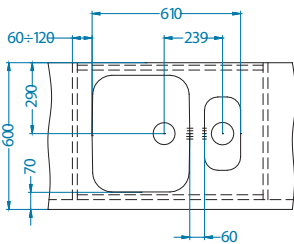

Cabinet width 800 mm

Variant 10+Variant 110

Waste kit: 1130559
Waste kit Pop-up: 1127258