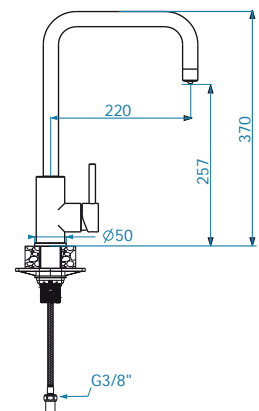

Sink mixers connectable to the filter

Sink mixers are designed to be connected to the water filter, through which water can be cleaned of all contaminants, which impair the quality and taste of drinking water.

Sink mixers do not include the water filter.
Sink mixers Aquila and Dual can be connected to water filter designed for household water purification.