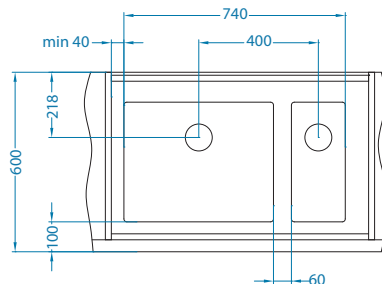

Waste kit Pop-Up
1092272

Cabinet width 900 mm

QUADRIX 20+20-U

QUADRIX 10+40-U

QUADRIX 10+50-U

Kombino

Combine two, three or more Kombino undermount bowls and create your dream kitchen station. You may choose from six different spacious bowls made of high quality stainless steel. Depth and radius R15 of the bowls will give your kitchen a high-end look at the reasonable price. Models Kombino 20, 30, 40 and 50 can be installed also as flush mount (F) or flat mount (S); flat mount allowing installation into any of countertop.