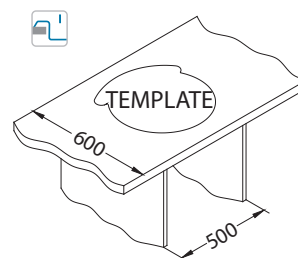

Installation:

Roll 40

1105296

Size: 595 x 475 mm
Bowl dimensions: fi 400 x 160 mm

surface	code	type	waste	Ø35 mm	*packing	*SRP €/pcs	Special offer
G11-arctic	1090970	reversible	3 1/2"	2x	carton 1 / 15	159,90 €	
G22-terra	1090971	reversible	3 1/2"	2x	carton 1 / 15	159,90 €	
G55-beige	1090973	reversible	3 1/2"	2x	carton 1 / 15	159,90 €	
G91-carbon	1090974	reversible	3 1/2"	2x	carton 1 / 15	159,90 €	