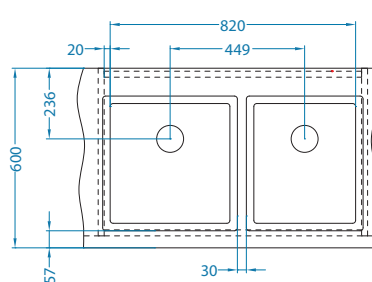

QUADRIX 20+30-FS