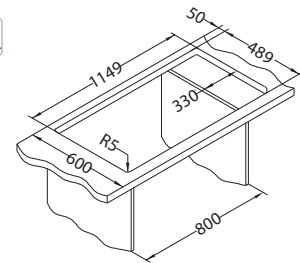

Line Maxim 100

ALVEUS

Size: 1165 x 505 mm
Bowl dimensions: 340 x 400 x 195 mm
340 x 400 x 195 mm

surface	code	type	waste	Ø35 mm	*packing	*SRP €/pcs	Special offer
SAT	1092001	reversible	3 1/2"	2x	carton 1/6	449,90 €	

SAT - satin

Installation*:

Accessories:

Chopping board safety glass 1063063
Strainer bowl stainless 1062602
Chopping board wooden 1064565
AllRound 1131412

* F - installation needs specific treatment of worktop cut-out according to sink enclosed instructions

Line Maxim 20 [F]

Line Maxim 100 [S]

* SRP is a non-binding recommended retail price including VAT.
* Packing: pieces in a carton / pieces on a pallet