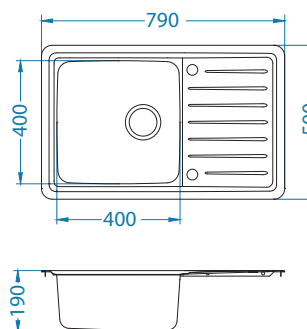

Galeo 10

Size: 615 x 500 mm
Bowl dimensions: 340 x 400 x 190 mm

surface	code	type	waste	Ø35 mm	*packing	*SRP €/pcs	Special offer
SAT	1128552	reversible	3 1/2"	2x	carton 1/14	299,90 €	

SAT - satin

Installation:

Accessories:

Strainer bowl
stainless
1119835

Strainer bowl
stainless
1062602

Chopping board
wooden
1016018

Chopping board
wooden
1016019

Galeo 20

Size: 790 x 500 mm
Bowl dimensions: 400 x 400 x 190 mm

surface	code	type	waste	Ø35 mm	*packing	*SRP €/pcs	Special offer
SAT	1128553	reversible	3 1/2"	2x	carton 1/12	349,90 €	

SAT - satin

Installation:

Accessories:

Strainer bowl
stainless
1119835

Chopping board
wooden
1016019

Galeo 30

Size: 860 x 500 mm
Bowl dimensions: 480 x 400 x 190 mm

surface	code	type	waste	Ø35 mm	*packing	*SRP €/pcs	Special offer
SAT	1128554	reversible	3 1/2"	2x	carton 1/12	399,90 €	

SAT - satin

Installation:

Accessories:

Strainer bowl
stainless
1119835

Chopping board
wooden
1016019

* SRP is a non-binding recommended retail price including VAT.
* Packing: pieces in a carton / pieces on a pallet