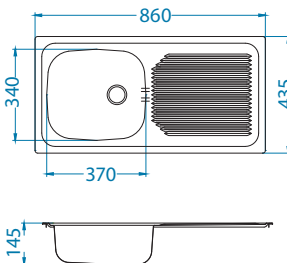

NAT - smooth LEI - leinen

Size: 860 x 435 mm
Bowl dimensions: 340 x 370 x 145 mm

Installation:

Accessories:

Waste kit
1011717

Chopping board
wooden
1016018

Strainer basket
CHR
1109414

Basic 70