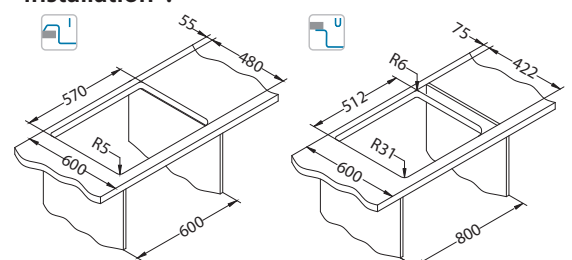

Installation*:

*U - installation into a cabinet with mask by means of 2 undermounting sets 1135533 (not enclosed).

* SRP is a non-binding recommended retail price including VAT.
* Packing: pieces in a carton / pieces on a pallet