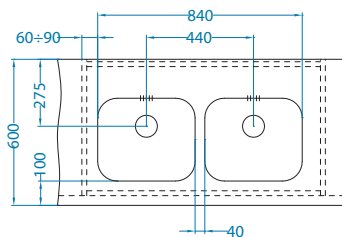

Variant 40-2x

Waste kit: 1130559
Waste kit Pop-up: 1127258