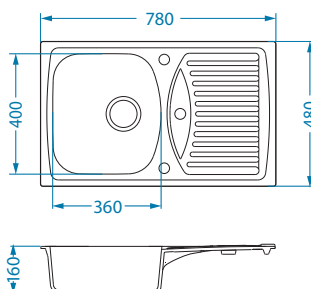

Installation:

Record 30

Size: 780 x 480 mm
Bowl dimensions: 360 x 400 x 160 mm

surface	code	type	waste	Ø35 mm	*packing	*SRP €/pcs	Special offer
G11-arctic	1130332	reversible	3 1/2"	2x	carton 1 / 12	159,90€	139,90€
G55-beige	1130330	reversible	3 1/2"	2x	carton 1 / 12	159,90€	139,90€
G91-carbon	1130331	reversible	3 1/2"	2x	carton 1 / 12	159,90€	139,90€