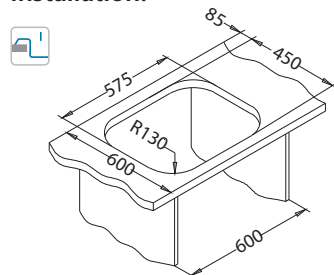

Installation:

Accessories:

Chopping board
wooden
1016018

Strainer bowl
stainless
1062602