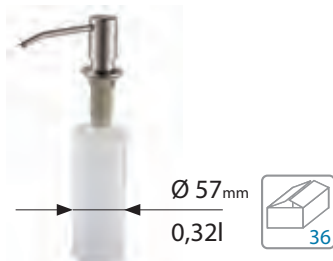

Strainer bowl - stainless steel
300 x 195 x 77 mm

code	*SRP €/pcs	Special offer
1122700	69,90 €	

GN - 1/2 -P [perforated]

325 x 265 x 65 mm [Atroux]

code	*SRP €/pcs	Special offer
1008902	49,90 €	

Detergent dispensers