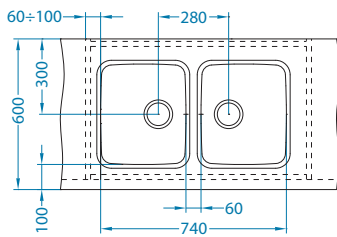

Luno bowl configurations [U]

Cabinet width 900 mm

Luno 20 - 2x