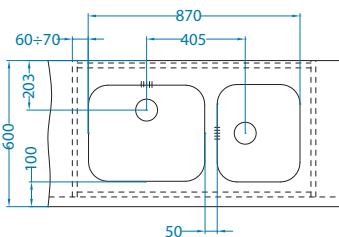

Cabinet width 1000 mm

Variant 10+Variant 40

Waste kit: 1130559
Waste kit Pop-up: 1127258