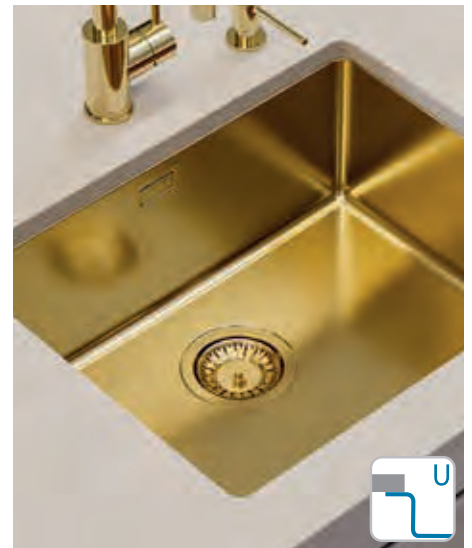

Installation: