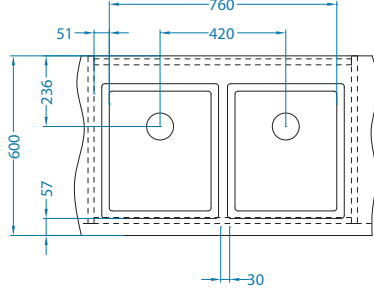

Cabinet width 900 mm

QUADRIX 20+20-FS