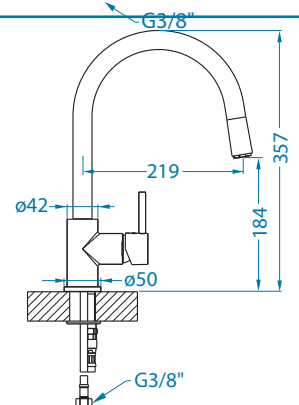

surface	code	*SRP €/pcs	Special offer
CHR	1132183	209,90 €