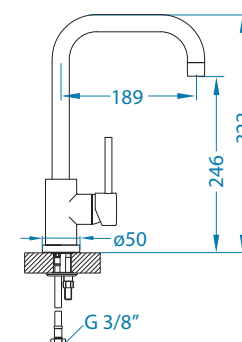

surface	code	*SRP €/pcs	Special offer
black mat	1136515	199,90 €	
CHR	1134856	~~159,90 €~~	129,90 €