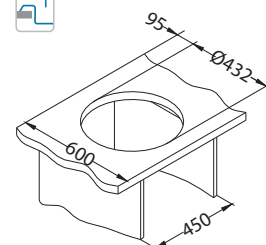

Installation: