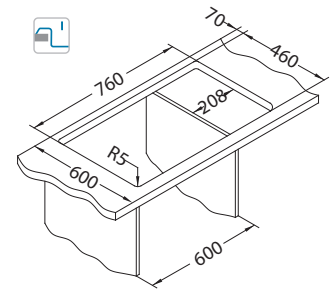

Installation: