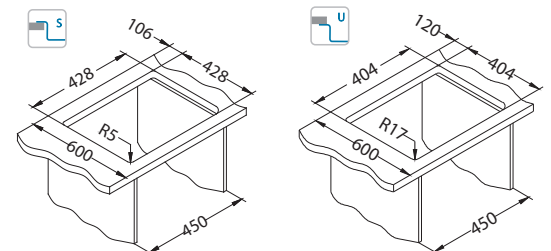

Installation*: