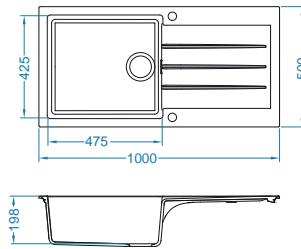

Cadit 50

Size: 1000 x 500 mm
Bowl dimensions: 475 x 425 x 198 mm

surface	code	type	waste	ø35 mm	*packing	*SRP €/pcs	Special offer
G11-arctic	1140594	reversible	3 1/2"	2x	carton 1 / 9	329,90 €	
G81-concrete	1140595	reversible	3 1/2"	2x	carton 1 / 9	329,90 €	
G22-terra	1140596	reversible	3 1/2"	2x	carton 1 / 9	329,90 €	
G55-beige	1140597	reversible	3 1/2"	2x	carton 1 / 9	329,90 €	
G91-carbon	1140598	reversible	3 1/2"	2x	carton 1 / 9	329,90 €	

Accessories:

Chopping board wooden 1133157
AllRound 1131412

Installation:

Cadit 70

Size: 790 x 500 mm
Bowl dimensions: 330 x 425 x 200 mm
170 x 340 x 140 mm

surface	code	type	waste	ø35 mm	*packing	*SRP €/pcs	Special offer
G11-arctic	1131357	reversible	3 1/2"	2x	carton 1 / 12	299,90 €	
G81-concrete	1131360	reversible	3 1/2"	2x	carton 1 / 12	299,90 €	
G22-terra	1131358	reversible	3 1/2"	2x	carton 1 / 12	299,90 €	
G55-beige	1131359	reversible	3 1/2"	2x	carton 1 / 12	299,90 €	
G91-carbon	1131361	reversible	3 1/2"	2x	carton 1 / 12	299,90 €	

Accessories:

Chopping board wooden 1133157
Strainer bowl stainless 1122700
AllRound 1131412

Installation:

Cadit 80

Size: 1000 x 500 mm
Bowl dimensions: 330 x 425 x 200 mm
170 x 340 x 140 mm

surface	code	type	waste	ø35 mm	*packing	*SRP €/pcs	Special offer
G11-arctic	1140599	reversible	3 1/2"	2x	carton 1 / 9	269,90 €	
G81-concrete	1140600	reversible	3 1/2"	2x	carton 1 / 9	269,90 €	
G22-terra	1140601	reversible	3 1/2"	2x	carton 1 / 9	269,90 €	
G55-beige	1140602	reversible	3 1/2"	2x	carton 1 / 9	269,90 €	
G91-carbon	1140603	reversible	3 1/2"	2x	carton 1 / 9	269,90 €	

Accessories:

Chopping board wooden 1133157
Strainer bowl stainless 1122700
AllRound 1131412

Installation: