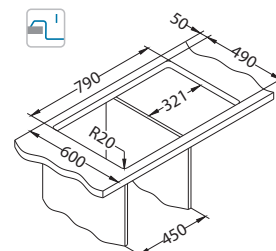

Installation: