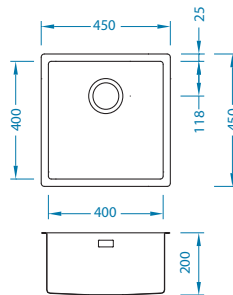

Quadrix 10

ALVEUS

Size: 230 x 450 mm
Bowl dimensions: 180 x 400 x 175 mm

Accessories:

Waste kit
1130551

Waste kit
Pop-Up
1127251

Undermounting
set
1119093

Strainer bowl
stainless
1119835

surface	code	type	waste	Ø35 mm	*packing	*SRP €/pcs	Special offer
BRS	1102602	single	3 1/2"	/	carton 1 / 15	399,90 €	

BRS - brushed

Installation*:

* F - installation needs specific treatment of worktop cut-out according to sink enclosed instructions.
* U - installation by means of undermounting set 1119093 (not enclosed).

Quadrix 20

Size: 390 x 450 mm
Bowl dimensions: 340 x 400 x 200 mm

Accessories:

Waste kit
1130551

Waste kit
Pop-Up
1127251

Undermounting
set
1119093

Strainer bowl
stainless
1119835

surface	code	type	waste	Ø35 mm	*packing	*SRP €/pcs	Special offer
BRS	1102603	single	3 1/2"	/	carton 1 / 14	449,90 €	

BRS - brushed

Installation*:

* F - installation needs specific treatment of worktop cut-out according to sink enclosed instructions.
* U - installation by means of undermounting set 1119093 (not enclosed).

Quadrix 30

Size: 450 x 450 mm
Bowl dimensions: 400 x 400 x 200 mm

Accessories:

Waste kit
1130551

Waste kit
Pop-Up
1127251

Undermounting
set
1119093

Strainer bowl
stainless
1119835

surface	code	type	waste	Ø35 mm	*packing	*SRP €/pcs	Special offer
BRS	1102604	single	3 1/2"	/	carton 1 / 14	499,90 €	

BRS - brushed

Installation*:

* F - installation needs specific treatment of worktop cut-out according to sink enclosed instructions.
* U - installation by means of undermounting set 1119093 (not enclosed).