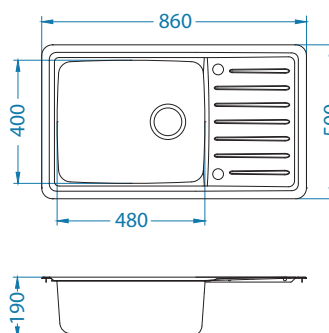

Galeo 10

Size: 615 x 500 mm
Bowl dimensions: 340 x 400 x 190 mm

surface	code	type	waste	Ø35 mm	*packing	*SRP €/pcs	Special offer
SAT	1128552	reversible	3 1/2"	2x	carton 1/14	299,90 €	

SAT - satin

Installation:

Accessories:

Strainer bowl
stainless
1119835

Strainer bowl
stainless
1062602

Chopping board
wooden
1016018

Chopping board
wooden
1016019

Galeo 20

Size: 790 x 500 mm
Bowl dimensions: 400 x 400 x 190 mm

surface	code	type	waste	Ø35 mm	*packing	*SRP €/pcs	Special offer
SAT	1128553	reversible	3 1/2"	2x	carton 1/12	349,90 €	

SAT - satin

Installation:

Accessories:

Strainer bowl
stainless
1119835

Chopping board
wooden
1016019

Galeo 30

Size: 860 x 500 mm
Bowl dimensions: 480 x 400 x 190 mm

surface	code	type	waste	Ø35 mm	*packing	*SRP €/pcs	Special offer
SAT	1128554	reversible	3 1/2"	2x	carton 1/12	399,90 €	

SAT - satin

Installation:

Accessories:

Strainer bowl
stainless
1119835

Chopping board
wooden
1016019

* SRP is a non-binding recommended retail price including VAT.
* Packing: pieces in a carton / pieces on a pallet