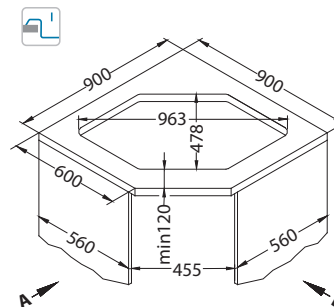

Installation:

Accessories:

Chopping board
wooden
1016019

AllRound
1131412

* SRP is a non-binding recommended retail price including VAT.

* Packing: pieces in a carton / pieces on a pallet