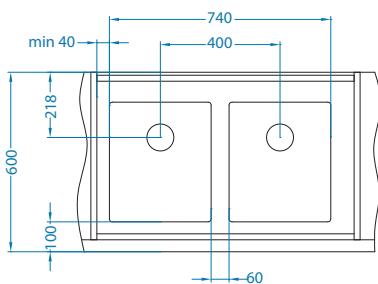

Cabinet width 900 mm

QUADRIX 20+20-U