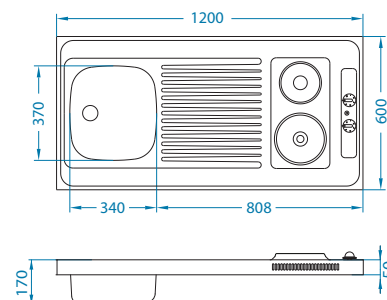

Combi Electra 120

Surface finish: SAT
Size: 1200 x 600 x 50 mm
Rated voltage: 230 V/50 Hz
Rated power input: 3000 W