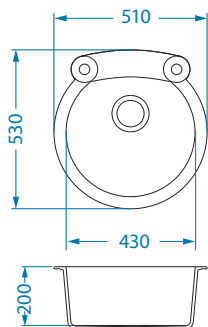

Roll 10

1105296

Size: fi 510 x 530 mm
Bowl dimensions: fi 430 x 200 mm

surface	code	type	waste	Ø35 mm	*packing	*SRP €/pcs	Special offer
G11-arctic	1094963	single	3 1/2"	2x	carton 1 / 14	149,90 €	
G22-terra	1090966	single	3 1/2"	2x	carton 1 / 14	149,90 €	
G55-beige	1090968	single	3 1/2"	2x	carton 1 / 14	149,90 €	
G91-carbon	1090969	single	3 1/2"	2x	carton 1 / 14	149,90 €	

Installation:

Roll 40

1105296

Size: 595 x 475 mm
Bowl dimensions: fi 400 x 160 mm

surface	code	type	waste	Ø35 mm	*packing	*SRP €/pcs	Special offer
G11-arctic	1090970	reversible	3 1/2"	2x	carton 1 / 15	159,90 €	
G22-terra	1090971	reversible	3 1/2"	2x	carton 1 / 15	159,90 €	
G55-beige	1090973	reversible	3 1/2"	2x	carton 1 / 15	159,90 €	
G91-carbon	1090974	reversible	3 1/2"	2x	carton 1 / 15	159,90 €	

Installation:

Rock 30

1105296

Size: 595 x 475 mm
Bowl dimensions: 320 x 400 x 160 mm

surface	code	type	waste	Ø35 mm	*packing	*SRP €/pcs	Special offer
G11-arctic	1090947	reversible	3 1/2"	2x	carton 1 / 15	179,90 €	
G81-concrete	1122741	reversible	3 1/2"	2x	carton 1 / 15	179,90 €	
G22-terra	1090948	reversible	3 1/2"	2x	carton 1 / 15	179,90 €	
G55-beige	1090950	reversible	3 1/2"	2x	carton 1 / 15	179,90 €	
G91-carbon	1090951	reversible	3 1/2"	2x	carton 1 / 15	179,90 €	

Installation:

* SRP is a non-binding recommended retail price including VAT.
* Packing: pieces in a carton / pieces on a pallet