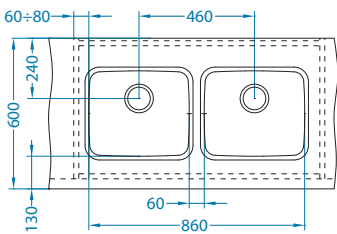

Cabinet width 1000 mm

Luno 20-2x